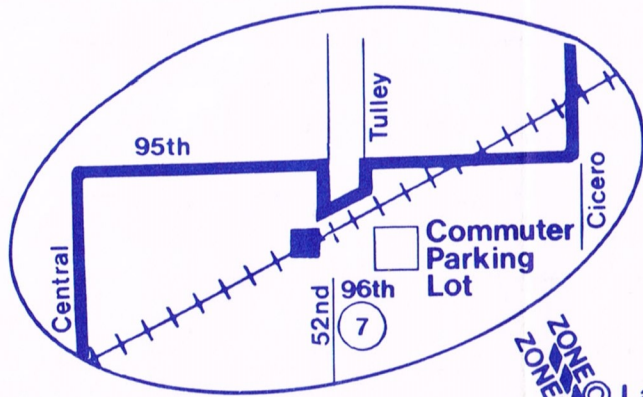

How are we doing?

Speak your mind.
Call 364-PACE
Extension 4999

Monday through Friday
8:00am to 5:00pm

----- 9:30 am northbound
3:15 pm southbound only

Pace passports and CTA monthly passes are not accepted on Rt. 835

Operated by Pace/
Greyhound Lines Inc.

For Lost and Found
call 781-2963
between 8:00 am &
5:00 pm Monday
thru Friday

Downtown Ticket Office:
Continental Air Transport
33 E. Monroe, Chicago
263-7482

Pace is the Suburban Bus Division of the RTA

BOARDING LOCATIONS

- Denny's Restaurant in Orland Square
S.E. corner of Beacon at 143rd St.
- Village Hall, 123rd St. and 89th Ave.
- N.E. corner of Harlem Ave. and 127th St.
- S.W. corner of 111th St. and Depot Rd.
111th St. and Austin Ave.
- Yourell at Tully
- S.E. corner of Monroe and Wabash St.

E - This trip will stop at Union Station (N.W. Corner of Adams and Canal) at 7:50 to board passengers.

Metra N&W To Chicago--Weekdays

CONNECTING SERVICES	PARKING	ZONES	STATIONS	TRAIN NUMBERS					
				4 AM	6 AM	8 AM			
	c	E	Orland Park	6:30	7:05	7:33	--	--	
	c	E	Palos Park	6:35	7:10	7:38	--	--	
Pace	b	D	Worth	6:39	7:14	7:42	--	--	
Pace	c	D	Chicago Ridge	6:42	7:17	7:45	--	--	
Pace	b	D	Oak Lawn	6:46	7:21	7:49	--	--	
	c	C	Ashburn	6:51	7:26	7:54	--	--	
CTA	c	C	Landers	6:53	7:28	7:56	--	--	
Metra,CTA,Amtrak		A	CHICAGO (Union Station)	7:27	8:02	8:30	--	--	