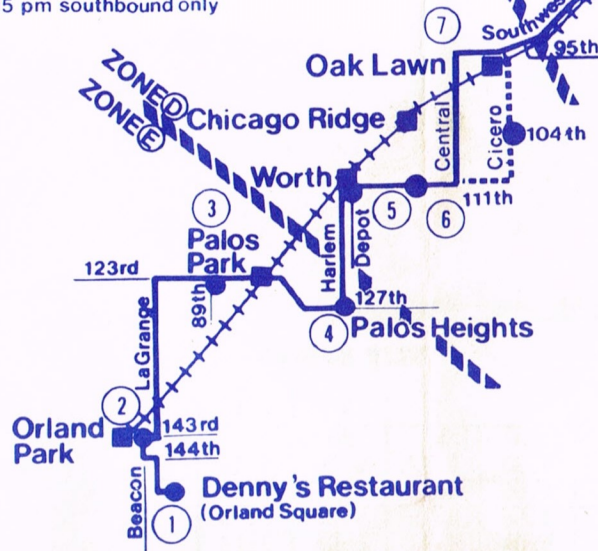

----- 9:30 am northbound
3:15 pm southbound only