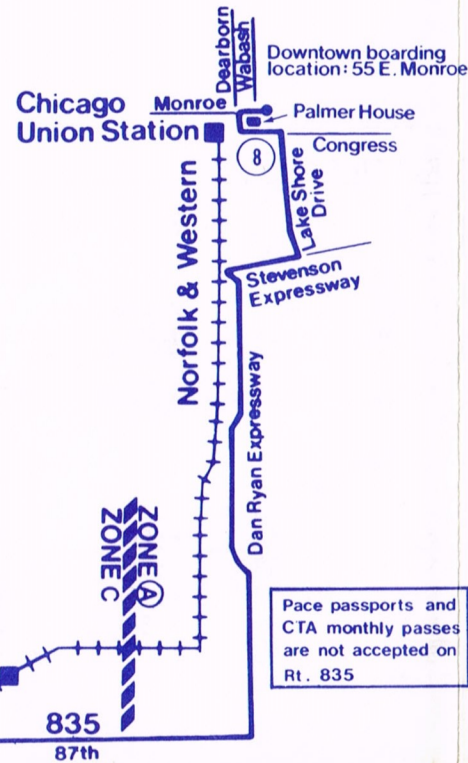

How are we doing?

Speak your mind.
Call 364-PACE
Extension 4999

Monday through Friday
8:00am to 5:00pm

----- 9:30 am northbound
3:15 pm southbound only

Pace passports and CTA monthly passes are not accepted on Rt. 835

Operated by Pace/
Greyhound Lines Inc.

For Lost and Found
call 781-2963
between 8:00 am &
5:00 pm Monday
thru Friday

Downtown Ticket Office:
Continental Air Transport
33 E. Monroe, Chicago
263-7482

Pace is the Suburban Bus Division of the RTA

BOARDING LOCATIONS

- Denny's Restaurant in Orland Square
S.E. corner of Beacon at 143rd St.
- Village Hall, 123rd St. and 89th Ave.
- N.E. corner of Harlem Ave. and 127th St.
- S.W. corner of 111th St. and Depot Rd.
111th St. and Austin Ave.
- Yourell at Tully
- S.E. corner of Monroe and Wabash St.