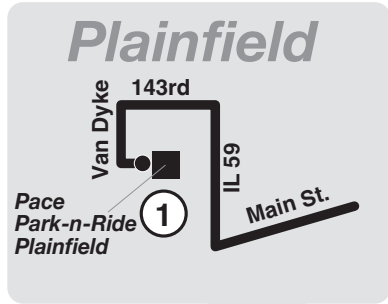

I-55 EXPRESS 850·851·855

Effective Date
August 14, 2023

PS Posted Stops Only
Buses on this route will stop to pick up and drop off passengers only at bus stop signs with the Pace logo and route number. Please wait for the bus at a bus stop sign.

BoS Bus on Shoulder
Buses on this route are authorized to drive on the shoulder of I-55 when conditions permit.

Certain trips serve additional stops and certain trips skip certain stops. See schedule for details.

BoS Buses on this route are authorized to drive on the shoulder of I-55 when conditions permit.

PS Bus will stop at Posted Stops Only along the entire route.

C - Trip arrives at Canterbury at 5:06PM after serving Pace Park-n-Ride White Fence Farm.