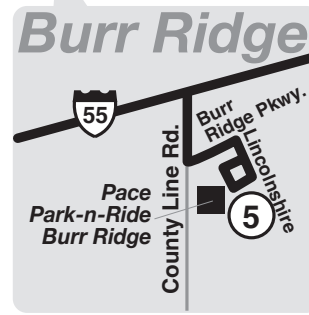

I-55 EXPRESS 850·851·855

Effective Date
August 14, 2023

PS Posted Stops Only
Buses on this route will stop to pick up and drop off passengers only at bus stop signs with the Pace logo and route number. Please wait for the bus at a bus stop sign.

BoS Bus on Shoulder
Buses on this route are authorized to drive on the shoulder of I-55 when conditions permit.

Certain trips serve additional stops and certain trips skip certain stops. See schedule for details.

BoS Buses on this route are authorized to drive on the shoulder of I-55 when conditions permit.

PS Bus will stop at Posted Stops Only along the entire route.

C - Trip arrives at Canterbury at 5:06PM after serving Pace Park-n-Ride White Fence Farm.