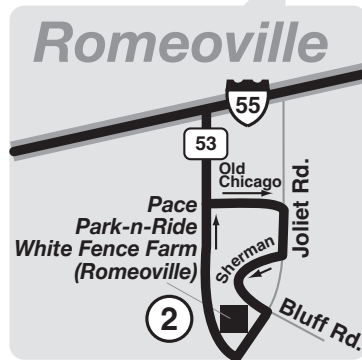

I-55 EXPRESS 850·851·855

Effective Date
August 14, 2023

PS Posted Stops Only
Buses on this route will stop to pick up and drop off passengers only at bus stop signs with the Pace logo and route number. Please wait for the bus at a bus stop sign.

BoS Bus on Shoulder
Buses on this route are authorized to drive on the shoulder of I-55 when conditions permit.

Certain trips serve additional stops and certain trips skip certain stops. See schedule for details.

At all bus stops in the city of Chicago, inbound buses will only drop off passengers and outbound buses will only pick up passengers.

PaceBus.com

PREMIUM FARE ROUTE

Use your Ventra® Card
or exact fare in cash.
Driver Has No Change

Customers may use a Ventra Card, contactless bankcard, Ventra Ticket, Ride Free or Reduced Fare permit, or cash to pay fares on Pace fixed route services. Reduced fares are available for children (ages 7-11) and high school, junior high and grammar school students (ages 12-20) presenting a valid Ventra Student Riding Permit or valid school I.D. between 5:30am and 8:30pm on school days. Seniors 65 and older, people with disabilities and individuals with a valid Medicare card qualify for reduced fares. A valid RTA Reduced Fare Permit must be presented when using cash to pay a reduced fare. Eligible seniors and people with disabilities may ride fixed route services for free through the RTA Ride Free Program. Please contact the RTA at (312) 913-3110 for more information on free and reduced fares. Free rides are offered to children under 7 (max two children per fare paying adult), law enforcement officers and firefighters in full uniform or presenting a badge, and active duty military personnel in uniform. See the Pace Fare Guide for current fares, passes, restrictions and additional information. Visit ventrachicago.com or call 877-NOW-VENTRA to purchase and load value and passes onto your Ventra Card.

TRAVEL INFORMATION

For travel information:
RTA Travel Information Center
(312) 836-7000

For other information:
Pace Customer Relations
(847) 364-PACE (7223)

CARRIER INFORMATION

OPERATED BY: Pace Heritage
For lost and found call (815) 723-3259

ADDITIONAL INFORMATION

The schedules, fares and other information in this timetable are subject to change. Pace does not assume responsibility for errors in timetables, nor for inconvenience or damage resulting from delayed trains or buses or failure to make connections.

PS Posted Stops Only
Buses on this route will stop to pick up and drop off passengers only at bus stop signs with the Pace logo and route number. Please wait for the bus at a bus stop sign.

BoS Bus on Shoulder
Buses on this route are authorized to drive on the shoulder of I-55 when conditions permit.

I-55 EXPRESS

850 North Bolingbrook-East Loop Express

851 South Bolingbrook-East Loop Express

855 Plainfield-East Loop Express

All Pace service is wheelchair accessible.

BoS Bus on Shoulder

Posted Stops Only

All Pace buses on this route are equipped with bike racks.

Major Destinations

Pace Park-n-Ride Plainfield

Pace Park-n-Ride Canterbury (Bolingbrook)

Pace Park-n-Ride White Fence Farm (Romeoville)

Pace Park-n-Ride Burr Ridge

Chicago Loop

River North

Streeterville

Weekday Service

August 14, 2023