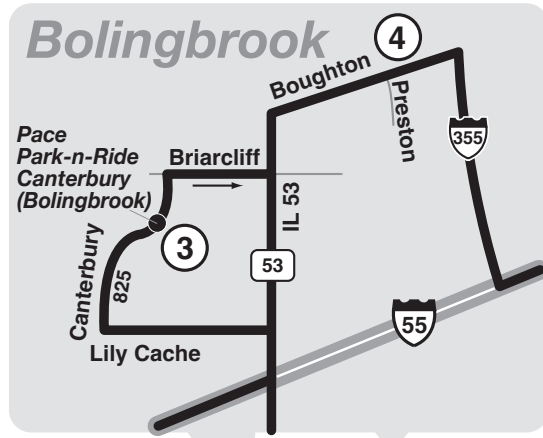

I-55 EXPRESS 850·851·855

Effective Date
August 14, 2023

PS Posted Stops Only
Buses on this route will stop to pick up and drop off passengers only at bus stop signs with the Pace logo and route number. Please wait for the bus at a bus stop sign.

BoS Bus on Shoulder
Buses on this route are authorized to drive on the shoulder of I-55 when conditions permit.

Certain trips serve additional stops and certain trips skip certain stops. See schedule for details.

Chicago Loop

River North

Streeterville

Weekday Service

August 14, 2023

I-55 EXPRESS® ROUTES 850•851•855

WEEKDAY INBOUND

ROUTE	PACE PARK-N-RIDE PLAINFIELD	PACE PARK-N-RIDE WHITE FENCE FARM (ROMEOVILLE)	PACE PARK-N-RIDE CANTERBURY (BOLINGBROOK)	BOUGHTON/ PRESTON	PACE PARK-N-RIDE BURR RIDGE	MONROE/ WABASH	MICHIGAN/ SUPERIOR
850	-	-	5:00AM	5:08AM	5:25AM	6:04AM	6:12AM
855	5:08AM	-	-	-	5:40	6:19	6:33
850	-	5:22AM	5:30	5:38	5:55	6:34	6:42
850	5:20	5:38	5:46	5:54	6:11	6:50	6:58
850	5:35	5:53	6:01	6:09	6:26	7:05	7:13
850	5:50	6:08	6:16	6:24	6:41	7:20	7:28
850	6:00	6:18	6:26	6:34	6:51	7:30	7:38
850	6:15	6:33	6:41	6:49	7:06	7:45	7:53
855	6:30	-	-	-	7:02	7:41	7:49
850	-	6:48	6:56	7:04	7:21	8:00	8:08
850	6:45	7:03	7:11	7:19	7:36	8:15	8:23
855	7:00	-	-	-	7:32	8:11	8:19
850	-	7:18	7:26	7:34	7:51	8:30	8:38
850	7:25	7:43	7:51	7:59	8:16	8:55	9:03
850	7:55	8:13	8:21	8:29	8:46	9:25	9:33
850	8:35	8:53	9:01	9:09	9:26	10:05	10:13

BoS Buses on this route are authorized to drive on the shoulder of I-55 when conditions permit.

PS Bus will stop at Posted Stops Only along the entire route.

C - Trip arrives at Canterbury at 5:06PM after serving Pace Park-n-Ride White Fence Farm.