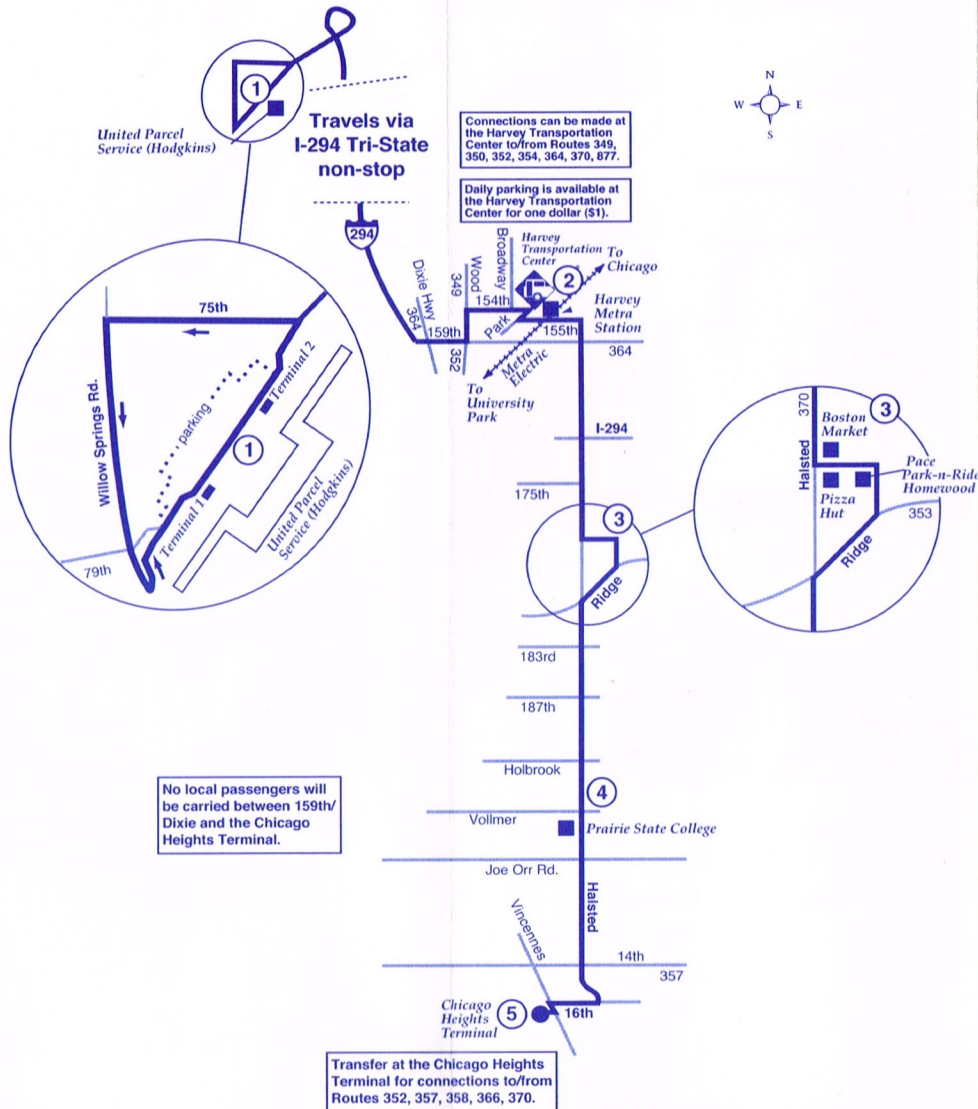

Route 890 Effective Date January 2, 2004

Pace accepts all CTA passes.

EXACT FARE REQUIRED DRIVER HAS NO CHANGE

EXPRESS FARES	Full Fare	Reduced Fare
Express Fare	$1.50	$0.75
Fare with Pace or CTA Transfer	$1.75	$0.85

Pace has a variety of passes and tickets that can make traveling on Pace, CTA and Metra easier and more cost effective. Please review the Pace Fare Guide for information on the Pace Commuter Club Cards, Pace/CTA 30-Day Pass, Link-Up Pass, PlusBus Pass, Student Haul Pass, Campus Connection, Transit Cards, Reduced Fare Permits and 10-Ride Tickets. Reduced Fares are available for children (ages 7-11), students traveling to and from school, senior citizens and persons with disabilities. The RTA Reduced Fare Permit is required for seniors and persons with disabilities. A Medicare Card and another source of identification with a photograph and a date of birth are acceptable to obtain the Permit. Please refer to the Pace Fare Guide for restrictions and additional information.

INFORMATION CENTER

If you need transit information please call:
The RTA Travel Information Center, open daily from 5:00 a.m. to 1:00 a.m. Use from all suburban area codes. **836-7000**
TTY# (For HEARING IMPAIRED ONLY)

Pace Customer Relations, Monday through Friday from 8:00 a.m. to 5:00 p.m.
(847) 364-PACE (7223)
TTY# (Pace information for HEARING IMPAIRED ONLY) **(847) 364-5093**

CARRIER INFORMATION

OPERATED BY: Pace South
For lost and found call (708)331-0051

ADDITIONAL INFORMATION

Bus will stop upon signal to driver at any intersection along the route where it is safe to do so except as noted.