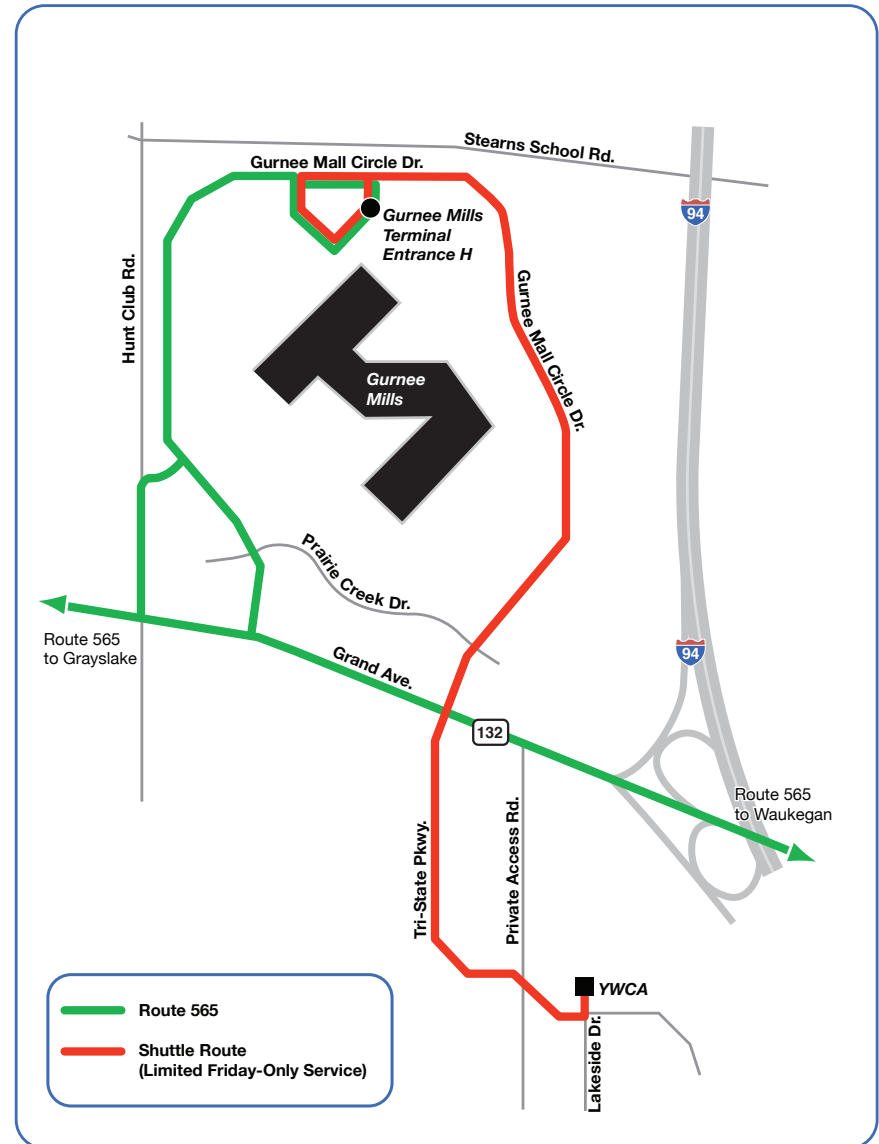

Tri-State Park Shuttle: Gurnee Mills - YWCA

Limited Fridays-Only Service

FRIDAY MORNING

GURNEE MILLS BUS TERMINAL (MALL ENTRANCE H)

ROUTE 565 ARRIVES FROM WAUKEGAN	ROUTE 565 ARRIVES FROM GRAYSLAKE	SHUTTLE DEPARTS	YWCA
8:36AM	-	8:37AM	8:42AM
-	-	8:46*	8:51*
-	8:51AM	8:55	9:00

FRIDAY AFTERNOON

GURNEE MILLS BUS TERMINAL (MALL ENTRANCE H)

YWCA	SHUTTLE ARRIVES	ROUTE 565 DEPARTS TO GRAYSLAKE	ROUTE 565 DEPARTS TO WAUKEGAN
12:01PM	12:05PM	12:08PM	-
12:09*	12:14*	-	12:21PM

* - Trip only operates if needed due to crowding on first trip.

- Operated by: First Transit – Grayslake. For lost and found call (847) 223-2228
- Friday-only shuttle is free, regular fare applies on Route 565
- Temporary service as we seek a more permanent solution
- Gurnee Mills Terminal is located at Entrance H, near Shoppers World and Rink Side Sports
- For all customer service inquiries please call Pace Customer Relations at (847) 364-7223

Tri-State Park Shuttle: Gurnee Mills - YWCA

Servicio Limitado, Solamente los Viernes

VIERNES POR LA MAÑANA

TERMINAL DE AUTOBÚS EN GURNEE MILLS ENTRADA H

RUTA 565 LLEGA DE WAUKEGAN	RUTA 565 LLEGA DE GRAYSLAKE	AUTOBÚS SALE	YWCA
8:36AM	-	8:37AM	8:42AM
-	-	8:46*	8:51*
-	8:51AM	8:55	9:00