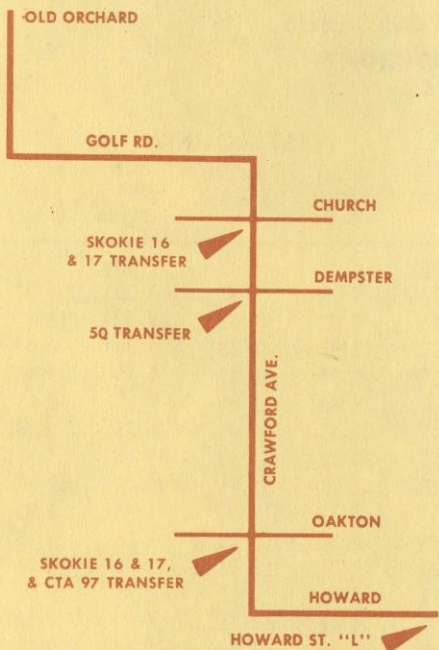

EAST BOUND

Old Orchard	Crawford & Church	Crawford & Dempster	Crawford & Oakton	Howard "L"
5 50	5 57	6 00	6 05	6 18
6 35	6 42	6 45	6 50	7 03
7 10	7 17	7 20	7 25	7 38
7 45	7 52	7 55	8 00	8 13
8 20	8 27	8 30	8 35	8 48
8 55	9 02	9 05	9 10	9 23
9 30	9 37	9 40	9 45	9 58
10 40	10 47	10 50	10 55	11 08
11 50	11 57	12 00	12 05	12 18
1 00	1 07	1 10	1 15	1 28
2 10	2 12	2 20	2 25	2 38
2 45	2 52	2 55	3 00	3 13
3 20	3 27	3 30	3 35	3 48
3 55	4 02	4 05	4 10	4 23
4 30	4 37	4 40	4 45	4 58
5 05	5 12	5 15	5 20	5 33
5 40	5 47	5 50	5 55	6 03
6 15	6 22	6 25	6 30	6 43
6 50	6 57	7 00	7 05	7 18
8 00	8 07	8 10	8 15	8 28
9 15	9 22	9 25	9 30	9 43

WEST BOUND

Howard "L"	Oakton & Crawford	Dempster & Crawford	Church & Crawford	Old Orchard
6 25	6 38	6 43	6 45	6 53
7 10	7 23	7 28	7 30	7 38
7 45	7 58	8 03	8 05	8 13
8 20	8 33	8 38	8 40	8 48
8 55	9 08	9 13	9 15	9 23
9 30	9 43	9 48	9 50	10 03
10 05	10 18	10 23	10 25	10 33
11 15	11 28	11 33	11 35	11 43
12 25	12 38	12 43	12 45	12 53
1 35	1 48	1 53	1 55	2 03
2 45	2 58	3 03	3 05	3 13
3 20	3 33	3 38	3 40	3 48
3 55	4 08	4 13	4 15	4 23
4 30	4 43	4 48	4 50	4 58
5 05	5 18	5 23	5 25	5 33
5 40	5 53	5 58	6 00	6 08
6 15	6 28	6 33	6 35	6 43
6 50	7 03	7 08	7 10	7 18
7 25	7 38	7 43	7 45	7 53
8 35	8 48	8 53	8 55	9 03
9 45	9 58	10 03		

70 Minutes — 10:05 A.M. to 3:45 P.M. and 6:50 P.M. to 9:45 P.M.

Route 15 operates between the Howard Street "L" Station and Old Orchard Shopping Center — northbound via Howard, Crawford, and Golf; southbound over the same streets. There are several convenient transfer points with other bus routes. (See map.)