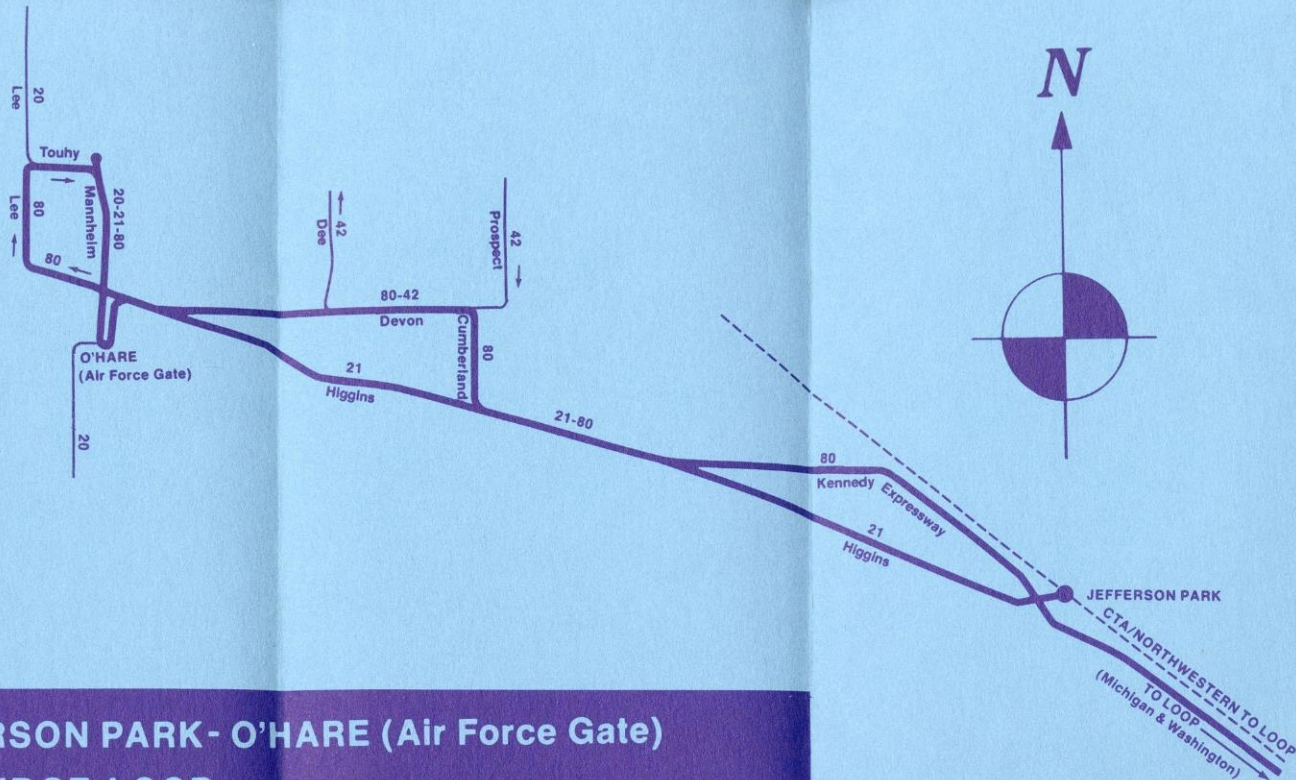

**Regional
Transportation
Authority**

21-80

**JEFFERSON PARK-
O'HARE**

(Air Force Gate)

PARK RIDGE-LOOP

OPERATED BY NORTRAN

**ROUTE 80
PARK RIDGE • LOOP
SOUTHBOUND • WEEKDAYS**

Touhy Mannheim	Cumberland Higgins	Chgo. Loop Mich. & Wash.
651 AM	705	750
842	857	923
1007	1022	1048
1205 PM	1219	1242
143	155	220
418*	428	515

NORTHBOUND • WEEKDAYS

Chgo. Loop Mich. & Wash.	Cumberland Higgins	Higgins Mannheim
755 AM	820	830
930	950	1000
1055	1115	1125
1250 PM	110	120
240	305	320
520	600	610

Southbound Loop stops—Ohio/LaSalle, Ohio/State, Wrigley Bldg., Lake/Michigan, Washington/Michigan.

Northbound Loop stops—Washington/Michigan, Michigan/Water, Equitable Bldg., State/Ontario, LaSalle/Ontario.

*Stillwell/Devon

No Saturday, Sunday or holiday service

ROUTE 21
JEFFERSON PARK • O'HARE
(AIR FORCE GATE)

21-JEFFERSON PARK- O'HARE (Air Force Gate)
80 PARK RIDGE-LOOP