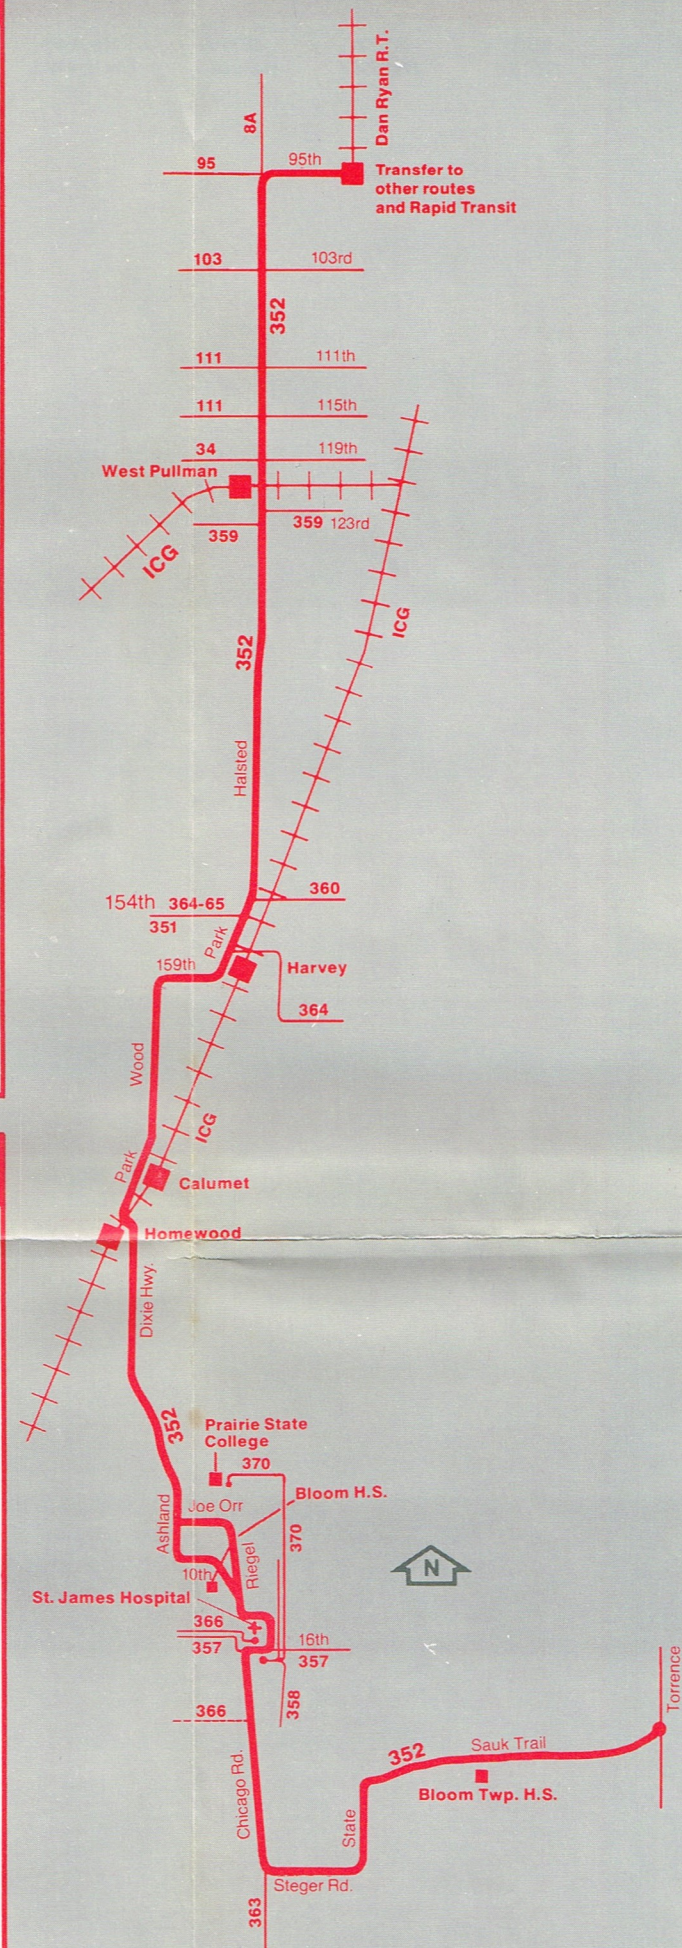

352 Sundays and Holidays—Northbound

Park Forest Plaza	16th Ashland	Chicago Heights	Ridge Dixie	171st Wood	Harvey 154th Park	123rd Halsted	111th Halsted	95th C.T.A.	
					5:15am	5:28am	5:35am	5:50am	
					6:15	6:28	6:35	6:50	
C 6:30am	6:38am	6:45am	7:00am	7:05am	7:15	7:28	7:35	7:50	
			then every 60 minutes until						
C 6:30pm	6:38pm	6:45pm	7:00pm	7:05pm	7:15pm	7:28pm	7:35pm	7:50pm	
C 7:30	7:38	7:45	8:00	8:05	8:15				
C 8:30	8:38	8:45	9:00	9:05	9:15				

Operated by South Suburban SafeWay Lines
For lost and found information call: 468-0051

C—Via Chicago and Joe Orr Road
R—Via 10th Street and Ashland
For additional service see 363 Steger Timetable.