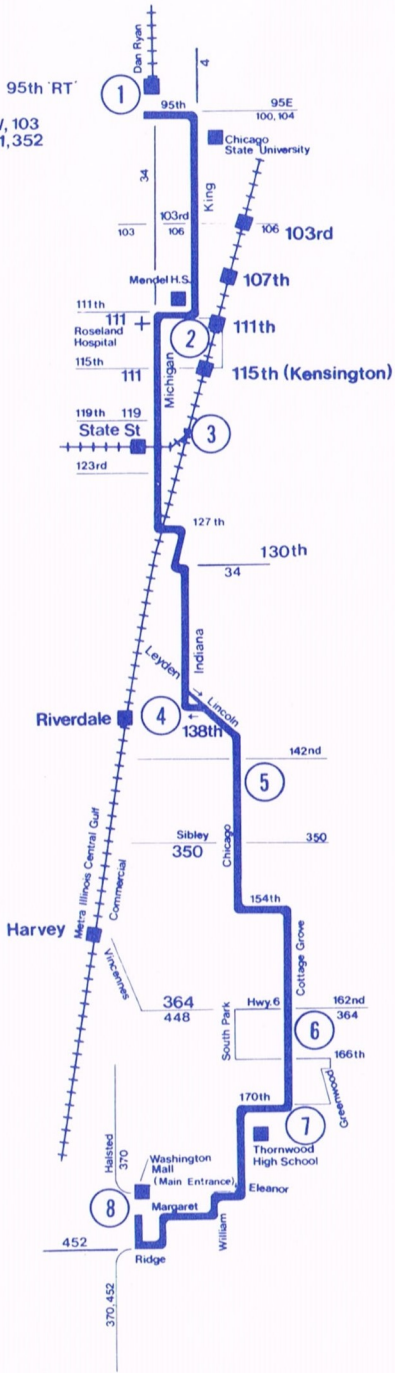

Transfer to
108, 29, 95W, 103
106, 112, 381, 352

Sunday service will operate on New Year's Day,
Memorial Day, July 4th, Labor Day, Thanksgiving,
and Christmas.