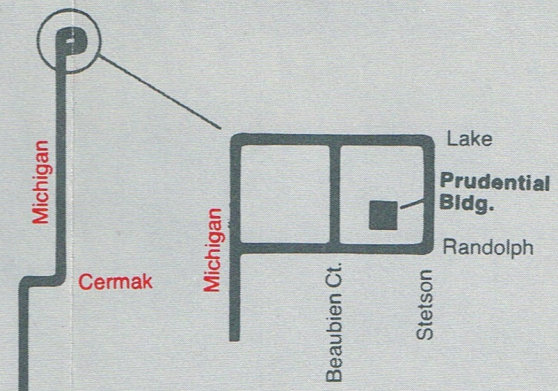

355 Northbound—Weekdays

Ridge and Torrence	Ridge and Wentworth	River Oaks	State Line and Memorial	Brandon and Brainard	130th and Marquette	Chicago Loop Prudential Bldg.
5:45am	5:49am	5:35am	5:47am	5:55am	5:59am	6:30am
6:00	6:04	6:05	6:17	6:15	6:19	6:50
6:15	6:19	6:20	6:22	6:30	6:34	6:55
6:30	6:34	6:30	6:34	6:42	6:46	7:10
6:45	6:49	6:48	6:57	6:54	6:58	7:20
7:00	7:04	6:55	7:00	7:05	7:09	7:29
7:15	7:19	7:05	7:07	7:15	7:19	7:35
7:30	7:34	7:15	7:17	7:27	7:31	7:40
7:50	7:54	7:35	7:47	8:05	8:09	7:45
8:15	8:19	8:07	8:32	8:40	8:44	7:50
8:40	8:44	8:57	8:57	9:05	9:09	7:55
9:40	9:44	10:05	9:57	10:05	10:09	8:02
10:40	10:44	11:05	10:57	11:05	11:09	8:05
11:40	11:44	11:57	11:57	12:05pm	12:09pm	8:20
1:40pm	1:44pm	12:45pm	12:57pm	1:05	1:09	8:22
2:40	2:44	1:45	1:57	2:05	2:09	8:25
3:40	3:44	2:45	2:57	3:05	3:09	8:40
5:30	5:34	6:05	6:17	6:25	6:29	8:45
6:40	6:44	7:05	7:17	7:25	7:29	9:10
7:40	7:44	8:05	8:17	8:25	8:29	9:15
		8:57	9:09	9:17	9:21	9:40
		9:57	10:09	10:17	10:21	10:40
		11:05	11:17	11:25	11:29	11:40
		12:05pm	12:17pm	12:25pm	12:29pm	12:40pm

B—Trip originates at Bernice and Wentworth at 7:35 A.M.
†—Transfer at Stateline and Memorial for Burnham, Hegewisch and Chicago Loop.