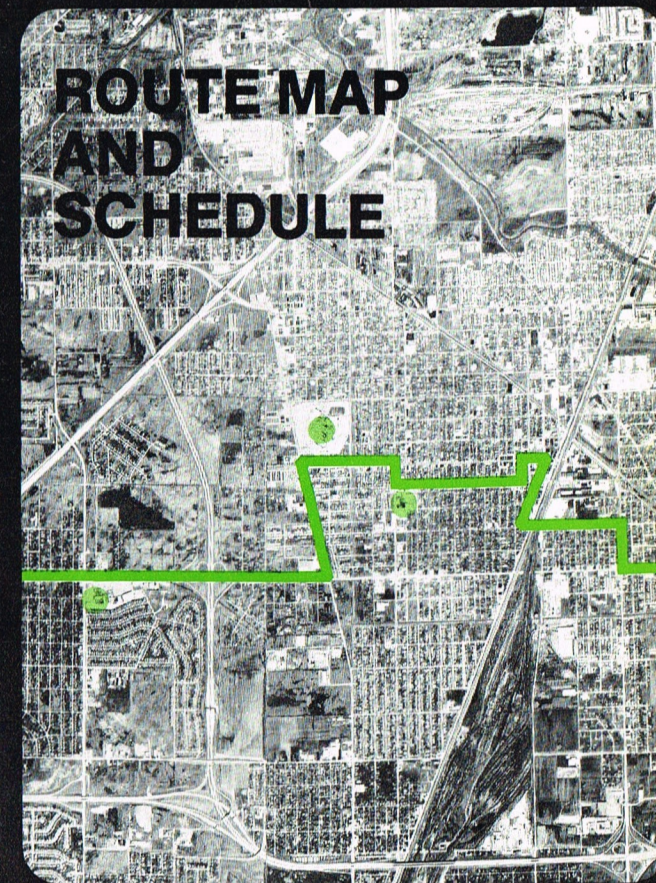

 x364 operates between Tinley Park State Hospital and Calumet City via 183rd Street, Oak Park Avenue, 159th Street, Dixie Highway, 154th Street, Wood, 155th Street, Center, 154th Street, Park, 157th Street, Halsted, 159th Street, River Oaks Drive, Burnham, Pulaski, Wentworth, Memorial Drive, State Line, and return.

-  352 "B" Halsted Street
-  353 "C" Dan Ryan/Chicago Heights
-  354 "D" River Oaks-Harvey
-  355 "E" River Oaks-Chicago Loop
-  359 "J" Robbins-Roseland
-  360 "K" Harvey-Riverside
-  361 "B" (Halsted/167th Harvey)

Operated by the South Suburban Safeway Lines, Inc.

 For travel information call 331-0051 • 468-0051 or the CTA Travel Information Center 670-5000

Regional Transportation Authority

# BUS ROUTE x364-159th STREET

Tinley Park - Oak Forest - Markham - Harvey - South Holland - Calumet City