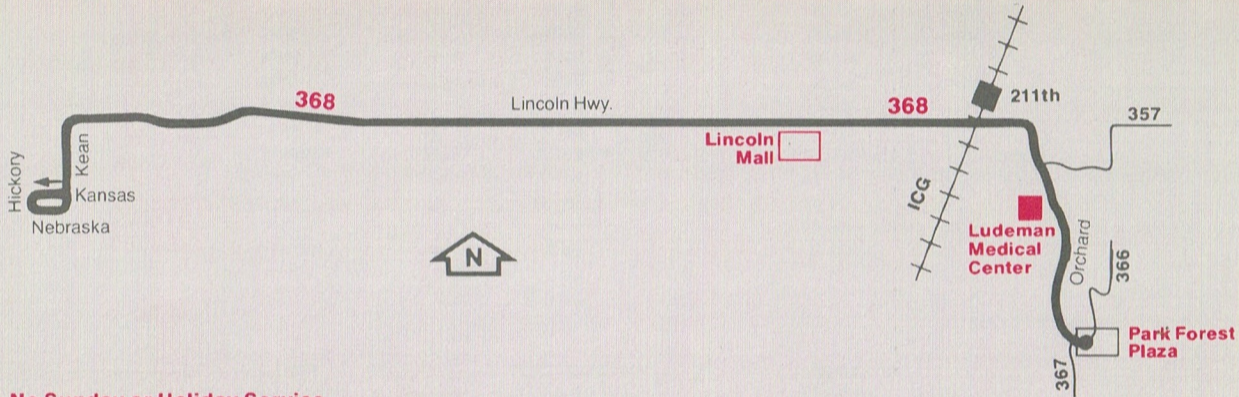

## 368 Weekdays—Westbound

Park Forest Plaza	AR-SB ICG	211th Street I.C.G. Station	LV-NB ICG	Lincoln Mall	Frankfort
		5:58am			6:18am
		6:50			7:10
	7:37am	7:50			8:10
8:40am	8:40	8:45	8:58am	8:53am	
9:40	9:25	9:45	9:58	9:53	10:08
10:40	10:25	10:45	10:58	10:53	
11:40	11:25	11:45	11:58	11:53	12:08pm
12:40pm	12:25pm	12:45pm	12:58pm	12:53pm	
1:40	1:25	1:45	1:58	1:53	2:08
2:40	2:25	2:45	2:58	2:53	
3:40	3:25	3:45		3:53	4:08
4:40	4:30	4:45		4:53	
5:00	5:01	5:05		5:13	5:28
	6:03	6:05		6:13	6:28
	6:57	7:05		7:13	7:28

## 368 Saturdays—Westbound

	7:37am	7:58am			8:18am
9:40am	9:25	9:45	9:58am	9:53am	10:08
11:40	11:25	11:45	11:58	11:53	12:08pm
1:40pm	1:25pm	1:45pm	1:58pm	1:53pm	2:08
3:40	3:25	3:45		3:53	4:08
5:40	5:25	5:45	5:49	5:53	6:08

## 368 Weekdays—Eastbound

Frankfort	Lincoln Mall	AR-SB ICG	211th Street I.C.G. Station	LV NB	Park Forest Plaza
6:20am		6:21am	6:42am	6:50am	
7:20		7:37	7:42	7:50	
8:20	8:35am	8:40	8:43	8:58	8:50am
	8:55		9:03	9:28	9:10
	9:55	9:55	10:03	10:28	10:10
10:20	10:35	10:25	10:43	10:58	10:50
	10:55	10:55	11:03	11:28	11:10
12:20pm	12:35pm	12:25pm	12:43pm	12:58pm	12:50pm
	12:55	12:55	1:03	1:28	1:10
2:20	2:35	2:25	2:43	2:58	2:50
	2:55	2:55	3:03	3:28	3:10
4:20	4:35	4:30	4:43	4:45	4:50
	4:55	5:01	5:03		5:10
5:30	5:45	5:50	5:53		
6:30	6:45	6:28	6:53		
7:30	7:45	7:26	7:53		

## 368 Saturdays—Eastbound

8:20am	8:35am	8:40am	8:43am	8:58am	8:50am
10:20	10:35	10:25	10:43	10:58	10:50
12:20pm	12:35pm	12:25pm	12:43pm	12:58pm	12:50pm
2:20	2:35	2:25	2:43	2:58	2:50
4:20	4:35	4:30	4:43		4:50
6:20	6:35				