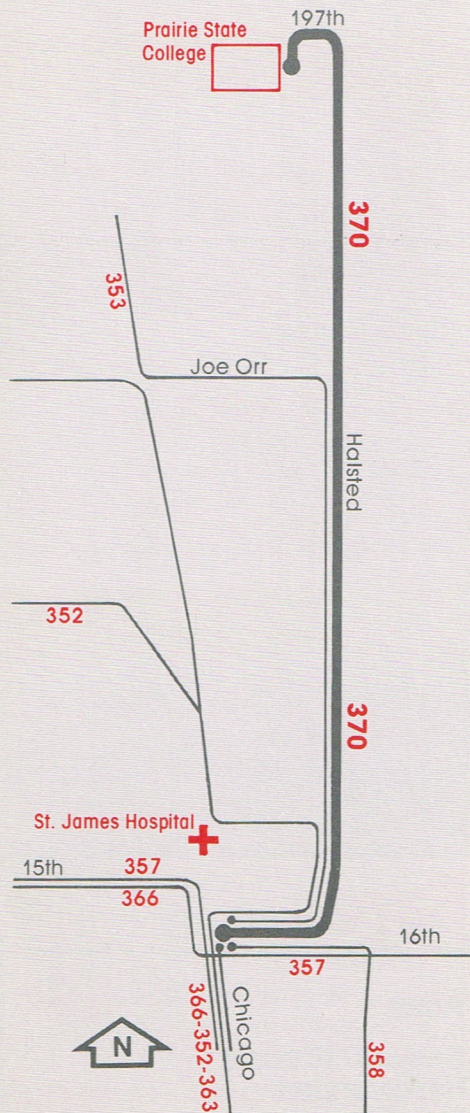

For more information

call
in Chicago
836-7000

in the suburbs
toll-free
800-972-7000

or write
RTA
Dept. SSS
300 N. State St.
Chicago, IL. 60610

Fares

Adult **50¢**

Senior Citizens &
Handicapped
Persons (with
RTA card) **25¢**

370
Chicago
Heights-
Prairie
State
College

August 29, 1977

370 370 370 370 370

370

Northbound

16th & Vincennes	Prairie State (197th & Halsted) Arrive
7:45 am	7:50 am
8:45	8:50
9:45	9:50
10:45	10:50
11:45	11:50
12:45 pm	12:50 pm
1:45	1:50
2:45	2:50
3:45	3:50
4:45	4:50

Southbound

Prairie State (197th & Halsted) Leave	16th & Vincennes
7:50 am	8:05 am
9:05	9:15
10:05	10:15
11:05	11:15
12:05 pm	12:15 pm
1:05	1:15
2:05	2:15
3:05	3:15
4:05	4:15
5:05	5:15

Weekdays only.

No Saturday, Sunday or Holiday service.

Operated by South Suburban Safeway Lines.

For lost and found information call: 468-0051