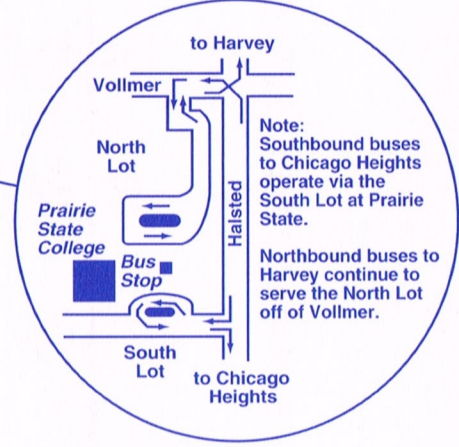

Connections can be made at the Harvey Transportation Center to/from Routes 349, 350, 352, 354, 364, 877, 890.

All Pace service is wheelchair accessible.

Note: Only designated stops will be made along Halsted between 175th-Ridge.

EXACT FARE REQUIRED

DRIVER HAS NO CHANGE

REGULAR FARES	Full Fare	Reduced Fare
Regular Fare	\$1.50	\$0.75
Fare with Pace Transfer	\$1.80	\$0.90
Fare with Pace Transfer to CTA	\$1.80	\$0.90

Pace has a variety of passes and tickets that can make traveling on Pace, CTA and Metra easier and more cost effective. Please review the Pace Fare Guide for information on the Pace Commuter Club Cards, Pace/CTA 30-Day Pass, Link-Up Pass, PlusBus Pass, Student Haul Pass, Transit Cards, Reduced Fare Permits and 10-Ride Tickets. Reduced Fares are available for children (ages 7-11), students traveling to and from school, senior citizens and persons with disabilities. The RTA Reduced Fare Permit is required for seniors and persons with disabilities. A Medicare Card and another source of identification with a photograph and a date of birth are acceptable to obtain the Permit. Please refer to the Pace Fare Guide for restrictions and additional information.