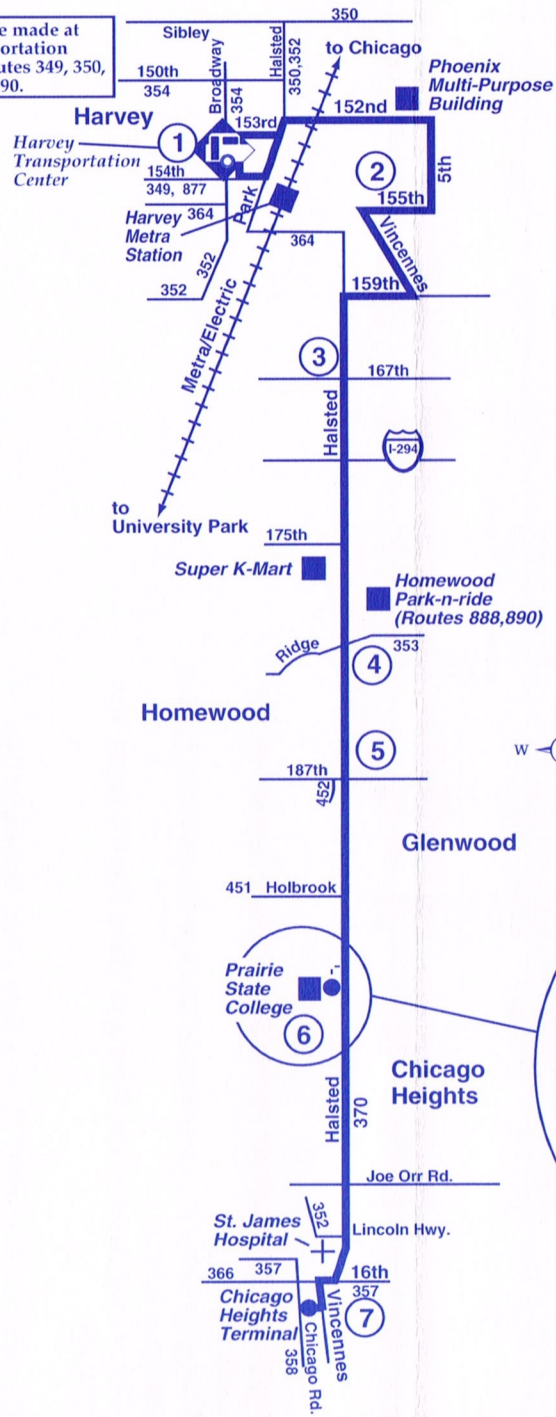

Connections can be made at the Harvey Transportation Center to/from Routes 349, 350, 352, 354, 364, 877, 890.

All Pace service is wheelchair accessible.

Note: Only designated stops will be made along Halsted between 175th-Ridge.

CARRIER INFORMATION

OPERATED BY: Pace South
For lost and found call (708) 331-0051

ADDITIONAL INFORMATION

The schedules, fares and other information in this timetable are subject to change. Pace does not assume responsibility for errors in timetables, nor for inconvenience or damage resulting from delayed trains or buses or failure to make connections.

SATURDAY-NORTHBOUND

SATURDAY-SOUTHBOUND

7	5	4	3	2	1	1	2	3	4	5	7
CHICAGO HEIGHTS TERMINAL	HALSTED 187TH	RIDGE HALSTED	HALSTED 167TH	VINCENNES 155TH	HARVEY TRANS. CTR	HARVEY TRANS. CTR	VINCENNES 155TH	HALSTED 167TH	RIDGE HALSTED	HALSTED 187TH	CHICAGO HEIGHTS TERMINAL
9:15am	9:24am	9:27am	9:31am	9:36am	9:43am	8:45am	8:51am	8:56am	9:00am	9:03am	9:14am
10:15	10:24	10:27	10:31	10:36	10:43	9:45	9:51	9:56	10:00	10:03	10:14
11:15	11:24	11:27	11:31	11:36	11:43	10:45	10:51	10:56	11:00	11:03	11:14
12:15pm	12:24pm	12:27pm	12:31pm	12:36pm	12:43pm	11:45	11:51	11:56	12:00pm	12:03pm	12:14pm
1:15	1:24	1:27	1:31	1:36	1:43	12:45pm	12:51pm	12:56pm	1:00	1:03	1:14
2:15	2:24	2:27	2:31	2:36	2:43	1:45	1:51	1:56	2:00	2:03	2:14
3:15	3:24	3:27	3:31	3:36	3:43	2:45	2:51	2:56	3:00	3:03	3:14
4:15	4:24	4:27	4:31	4:36	4:43	3:45	3:51	3:56	4:00	4:03	4:14
5:15	5:24	5:27	5:31	5:36	5:43	4:45	4:51	4:56	5:00	5:03	5:14
6:15	6:24	6:27	6:31	6:36	6:43	5:45	5:51	5:56	6:00	6:03	6:14

- * - Southbound trips serving Prairie State College operate via the south lot.
- @ - Makes convenient connections to Chicago-bound Metra Electric trains in Harvey.
- % - Makes convenient connections with Metra Electric trains from Chicago.