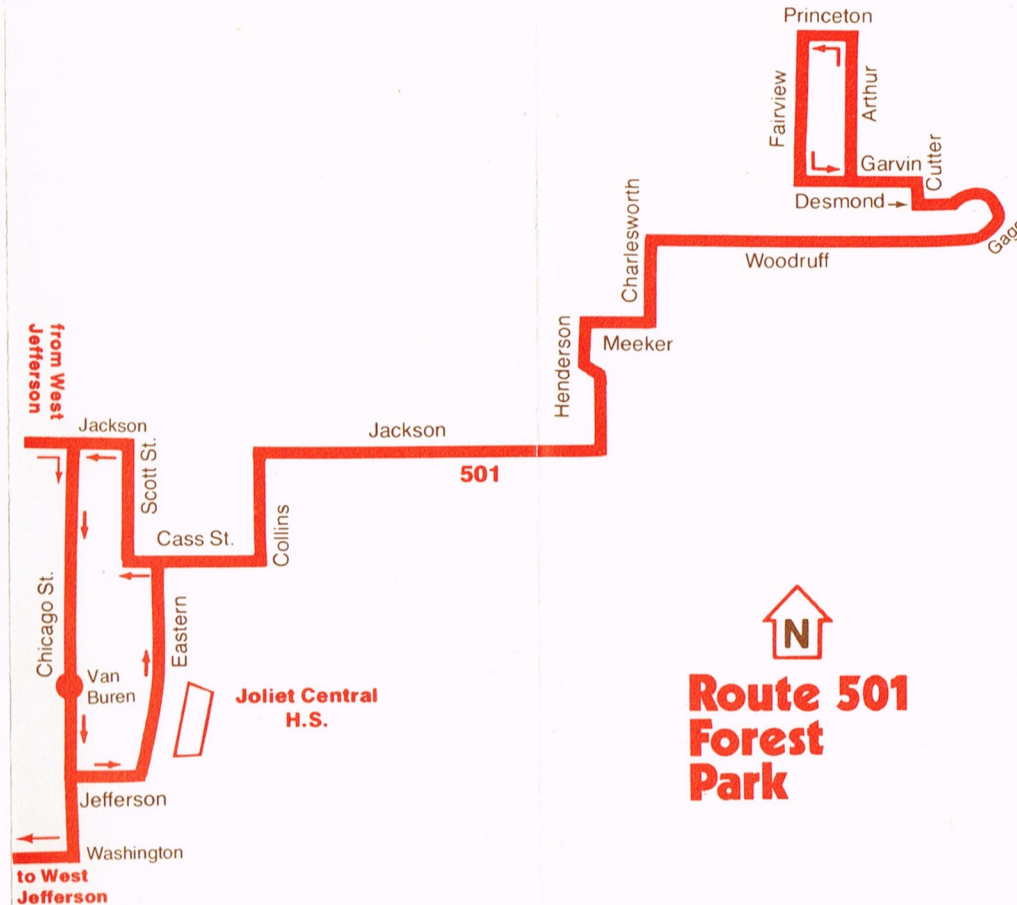

**Route 501  
West  
Jefferson**

**501**

**Forest  
Park  
West  
Jefferson**

**Jan. 1978**

**501 501 501 501 501 501 501 501 501 501**

## 501 Forest Park—Weekdays

NORTHEAST BOUND			SOUTHWEST BOUND		
Chicago & Van Buren	Jackson & Collins	Fairview & Princeton	Fairview & Princeton	Jackson & Henderson	Chicago & Van Buren
6:20am	6:32am	6:50	5:55am	6:07am	6:20am
6:50	6:52	7:20	6:20	6:32	6:50
7:20	7:32	7:50	6:50	7:02	7:20
7:50	8:02	8:20	7:20	7:32	7:50
8:20	8:32	8:50	7:50	8:02	8:20
8:50	9:02	9:20	8:20	8:32	8:50
9:20	9:32	9:50	8:50	9:02	9:20
9:50	10:02	10:20	9:20	9:32	9:50
10:50	11:02	11:20	9:50	10:02	10:20
11:50	12:02pm	12:20pm	10:20	10:32	10:50
12:50pm	1:02	1:20pm	10:50	11:32	11:50
1:50	2:02	2:20	11:50	12:32pm	12:50pm
2:20	2:32	2:50	12:20pm	1:32	1:50
2:50	3:02	3:20	1:20	2:32	2:50
3:20	3:32	3:50	2:20	3:02	3:20
3:50	4:02	4:20	2:50	3:32	3:50
4:20	4:32	5:00	3:20	4:02	4:20
4:50	5:02	5:15	3:50	4:32	4:50
5:30	5:42	5:55	4:20	5:12	5:30
6:15	6:27	6:40	5:00	5:27	5:45
			5:15	6:05	6:15
			5:55		

## 501 Forest Park—Saturday

NORTHEAST BOUND			SOUTHWEST BOUND		
Chicago & Van Buren	Jackson & Collins	Fairview & Princeton	Fairview & Princeton	Jackson & Henderson	Chicago & Van Buren
6:20am	6:30am	6:50	5:55am	6:10am	6:20am
6:50	7:00	7:20	6:20	6:35	6:50
7:20	7:30	7:50	6:50	7:05	7:20
7:50	8:00	8:20	7:20	7:35	7:50
8:20	8:30	8:50	7:50	8:05	8:20
8:50	9:00	9:20	8:20	8:35	8:50
9:20	9:30	9:50	8:50	9:05	9:20
9:50	10:00	10:20	9:20	9:35	9:50
10:20	10:30	10:50	9:50	10:05	10:20
10:50	11:00	11:20	10:20	10:35	10:50
11:20	11:30	11:50	10:50	11:05	11:20
11:50	12:00	12:20pm	11:20	11:35	11:50
12:20pm	12:30pm	12:50	11:50	12:05pm	12:20pm
1:20	1:30	1:50	12:20pm	12:35	12:50
2:20	2:30	2:50	12:50	1:05	1:20
3:20	3:30	3:50	1:50	2:05	2:20
4:20	4:30	4:50	2:50	3:05	3:20
5:30	5:40	6:00	3:50	4:05	4:20
			4:50	5:05	5:30