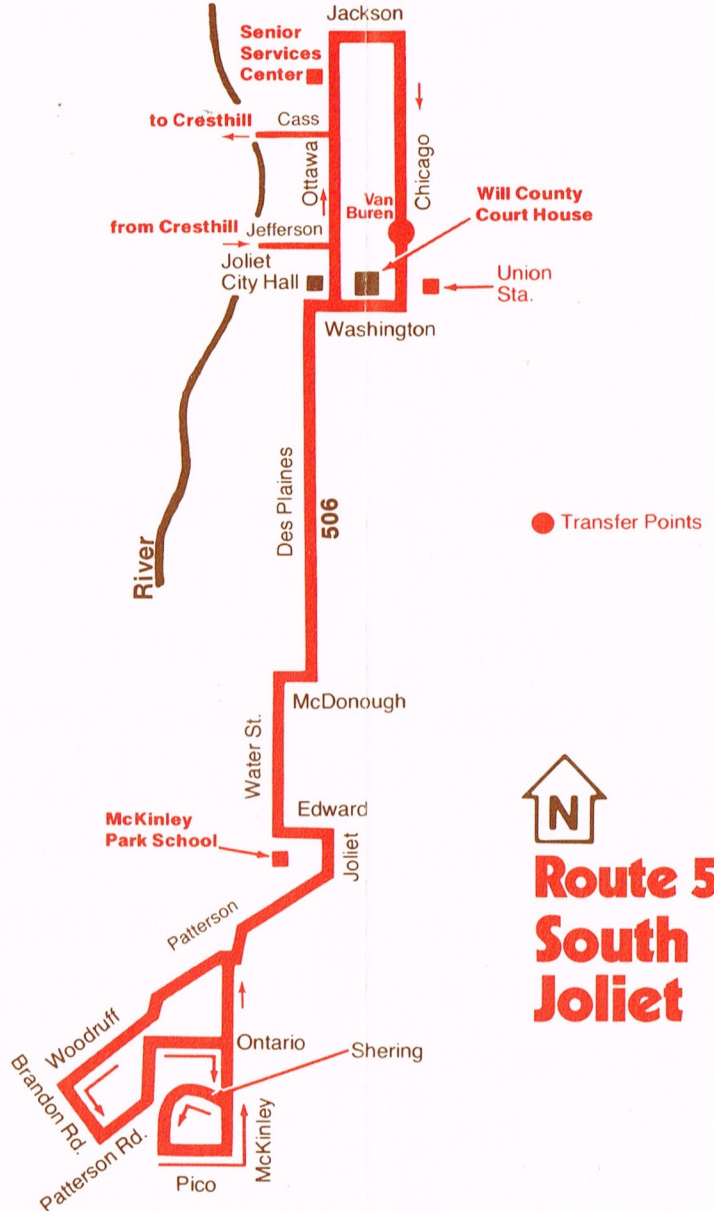

**506
 South
 Joliet
 Cresthill**

Jan. 1978

506 506 506 506 506

506 South Joliet Weekdays—Southbound			Northbound		
Chicago & Van Buren	Edward & Water	Pico & Shering	Pico & Shering	McDonough & Des Plaines	Chicago & Van Buren
6:20am	6:30am	6:40am	6:45	6:55	7:05
7:05	7:15	7:25	7:30	7:40	7:50
7:50	8:00	8:10	8:15	8:25	8:35
8:30	8:40	8:50	8:50*	9:00	9:10
9:15	9:25	9:35	9:35	9:45	9:55
9:50	10:00	10:10	10:10	10:20	10:30
11:10*	11:20	11:30	11:30*	11:40	11:50
12:30pm	12:40pm	12:50pm	1:00pm	1:10pm	1:20pm
2:00	2:08	2:15	2:15	2:25	2:35
2:35	2:45	2:55	2:55*	3:05	3:15
3:15	3:25	3:35	3:40	3:50	4:00
4:00	4:10	4:20	4:25	4:35	4:45
4:45	4:55	5:05	5:10	5:20	5:30
5:30	5:40	5:50	5:55	6:05	6:15

*—bus goes to McKinley Park School

506 South Joliet Saturdays—Southbound			Northbound		
Chicago & Van Buren	Edward & Water	Pico & Shering	Pico & Shering	McDonough & Des Plaines	Chicago & Van Buren
6:20am	6:30am	6:40	6:05am	6:12am	6:20am
7:05	7:15	7:25	6:45	6:55	7:05
7:50	8:00	8:10	7:30	7:40	7:50
8:30	8:40	8:50	8:15	8:25	8:35
9:15	9:25	9:35	8:50	9:00	9:10
9:50	10:00	10:10	9:35	9:45	9:55
10:35	10:45	10:50	10:10	10:20	10:30
11:15	11:25	11:30	10:50	11:00	11:10
11:50	12:00pm	12:10pm	11:30	11:40	11:50
12:30pm	12:40	12:50	12:10pm	12:20pm	12:30pm
1:50	2:00	2:10	12:50	1:00	1:10
3:00	3:10	3:20	2:10	2:17	2:20
4:10	4:20	4:30	3:20	3:27	3:30
5:30	5:40	5:50	4:30	4:37	4:40

RTA Travel Information is a 24 hour facility. For better service, call during the off-peak hours.

In Chicago;
836-7000
In the suburbs
toll free;
800-972-7000

Fares

Adult
Weekdays
Universal Transfer **30¢**