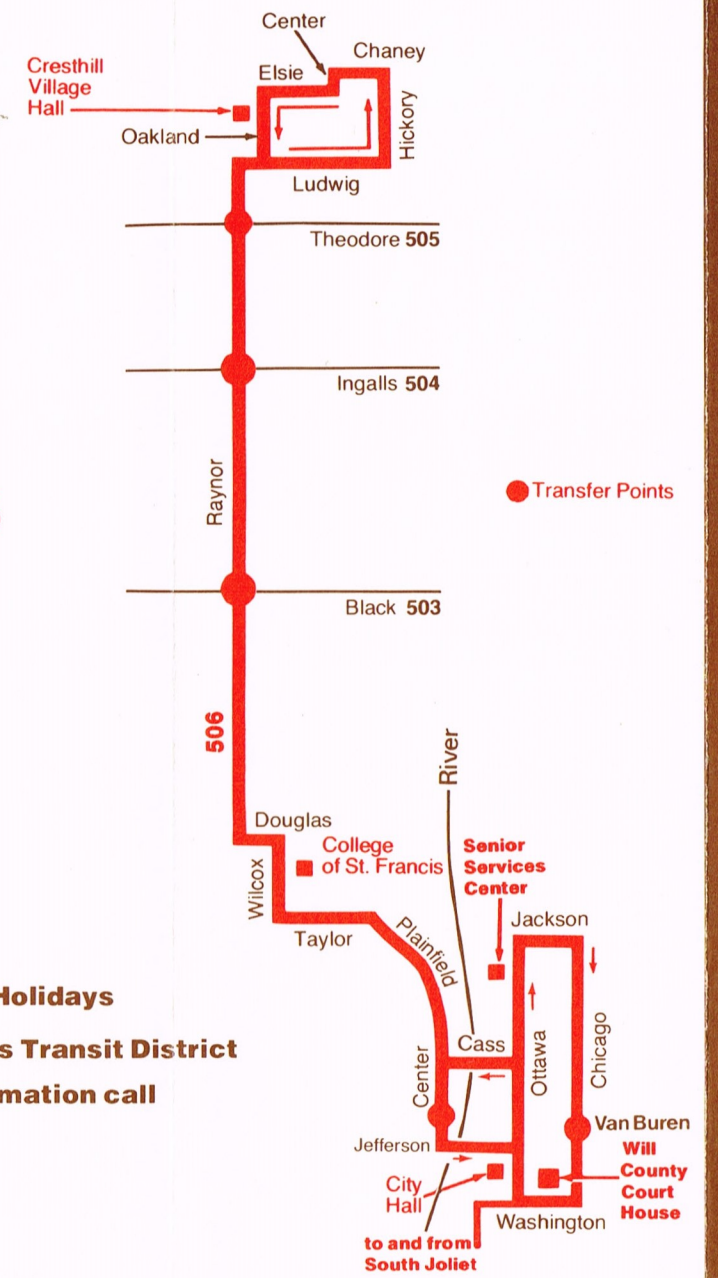

506 Cresthill Weekdays—Northbound			Southbound		
Chicago & Van Buren	Raynor & Black	Center & Elsie	Center & Elsie	Raynor & Black	Chicago & Van Buren
6:20am	6:30am	6:40	6:00am	6:10am	6:20am
7:05	7:15	7:25	6:45	6:55	7:05
7:50	8:00	8:10	7:30	7:40	7:50
8:35	8:45	8:55	8:10	8:20	8:30
9:10	9:20	9:30	8:55	9:05	9:15
9:55	10:05	10:15	9:30	9:40	9:50
10:30	10:40	10:50	10:15	10:25	10:35
11:50	12:00pm	12:10pm	10:50	11:00	11:10
1:20pm	1:30	1:40	12:10pm	12:20pm	12:30pm
2:35	2:45	2:55	1:40	1:50	2:00
3:15	3:25	3:35	2:55	3:05	3:15
4:00	4:10	4:20	3:40	3:50	4:00
4:45	4:55	5:05	4:25	4:35	4:45
5:30	5:40	5:50	5:10	5:20	5:30
6:15	6:25	6:35	5:55	6:05	6:15

506 Cresthill Saturdays—Northbound			Southbound		
Chicago & Van Buren	Raynor & Black	Center & Elsie	Center & Elsie	Raynor & Black	Chicago & Van Buren
6:20am	6:30am	6:40am	6:00am	6:10am	6:20am
7:05	7:15	7:25	6:45	6:55	7:05
7:50	8:00	8:10	7:30	7:40	7:50
8:35	8:45	8:55	8:10	8:20	8:30
9:10	9:20	9:30	8:55	9:05	9:15
9:55	10:05	10:15	9:30	9:40	9:50
10:30	10:40	10:50	10:15	10:25	10:35
11:10	11:20	11:30	10:55	11:05	11:15
11:50	12:00pm	12:10pm	11:30	11:40	11:50
12:30pm	12:40	12:50	12:10pm	12:20pm	12:30pm
1:10	1:20	1:30	12:50	1:00	1:10
2:20	2:30	2:40	1:30	1:40	1:50
3:30	3:40	3:50	2:40	2:50	3:00
4:40	4:50	5:00	3:50	4:00	4:10
			5:10	5:20	5:30

Passengers for Cresthill at 5:30 pm take the Lidice bus.

**Route 506
Cresthill**

No Service Sundays & Holidays
Operated by Joliet Mass Transit District
For lost and found information call
(815) 723-3259