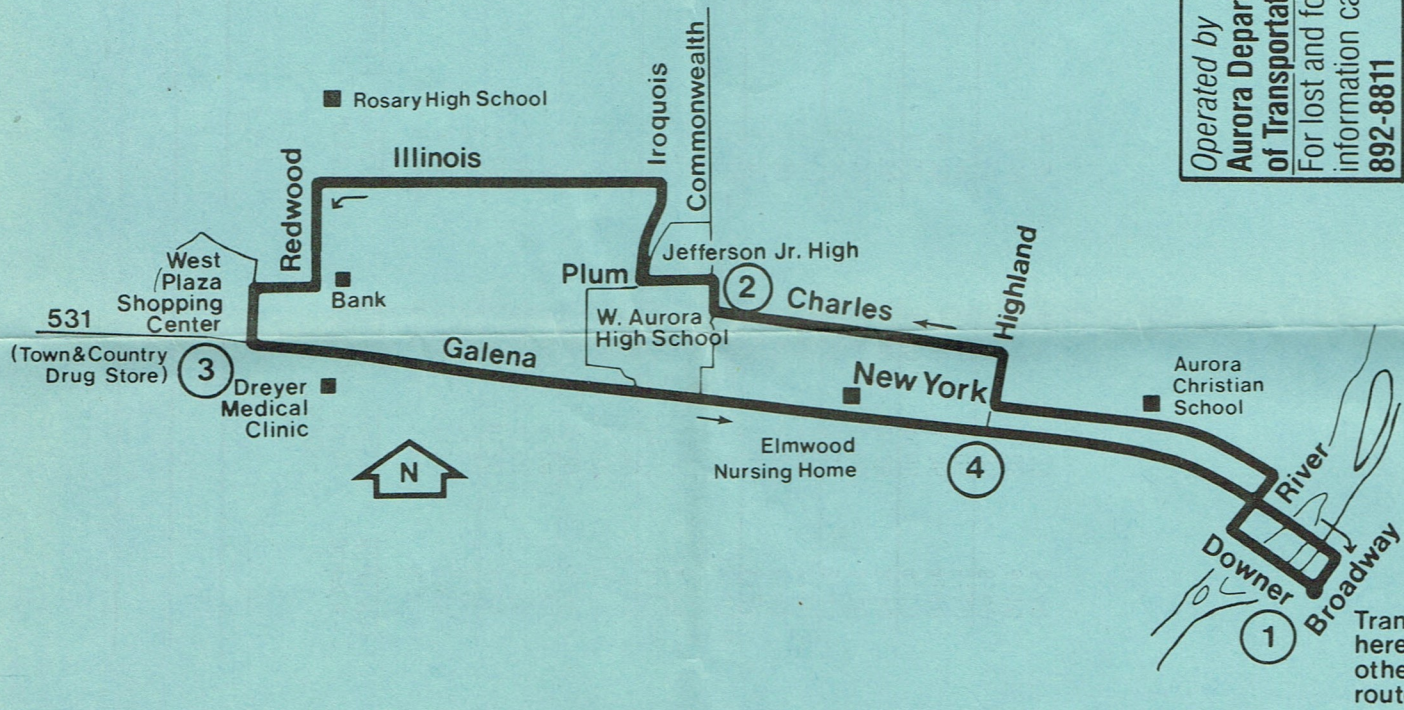

Operated by
**Aurora Department
of Transportation**
For lost and found
information call
892-8811