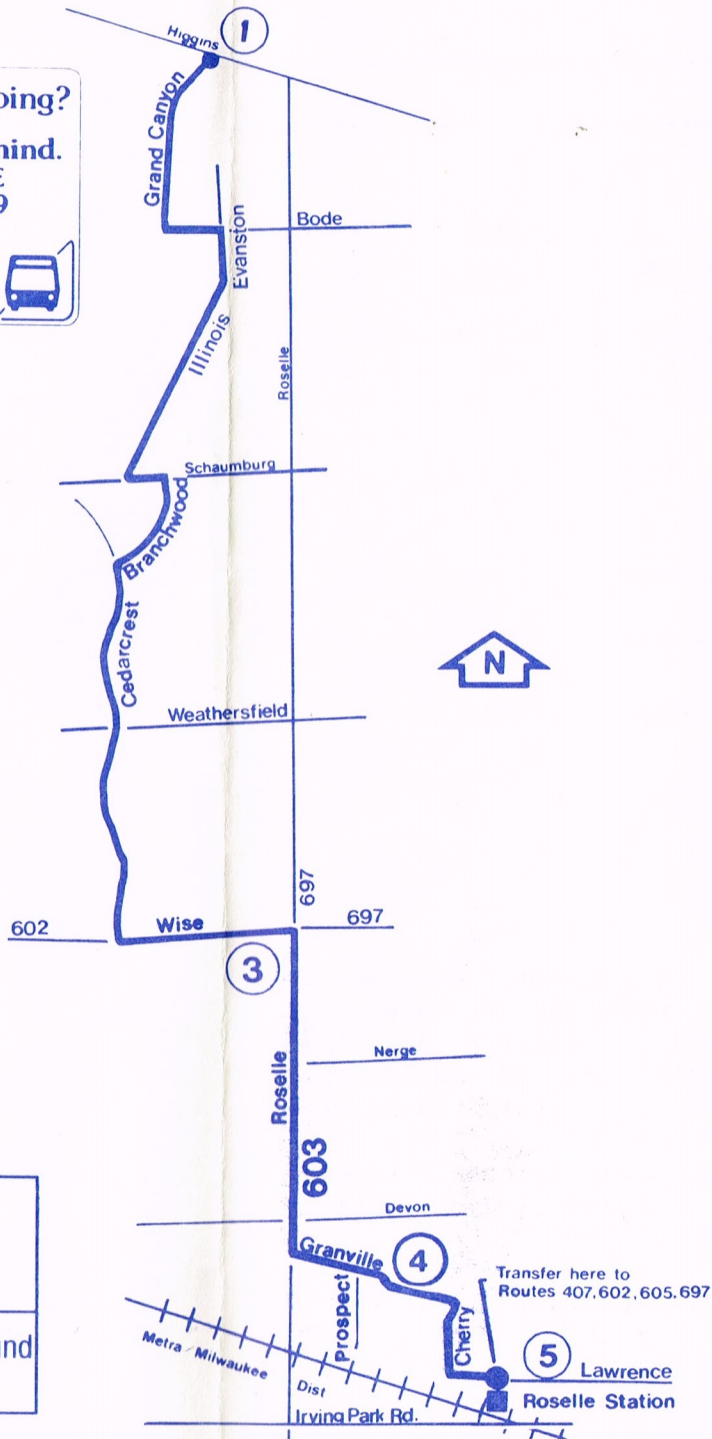

How are we doing?

Speak your mind.
Call 364-PACE
Extension 4999

Monday through Friday
8:00am to 5:00pm

Operated by
**Lakeview Bus
Lines Inc.**

For lost and found
call: **266-0116**

Pace is the Suburban Bus Division of the RTA