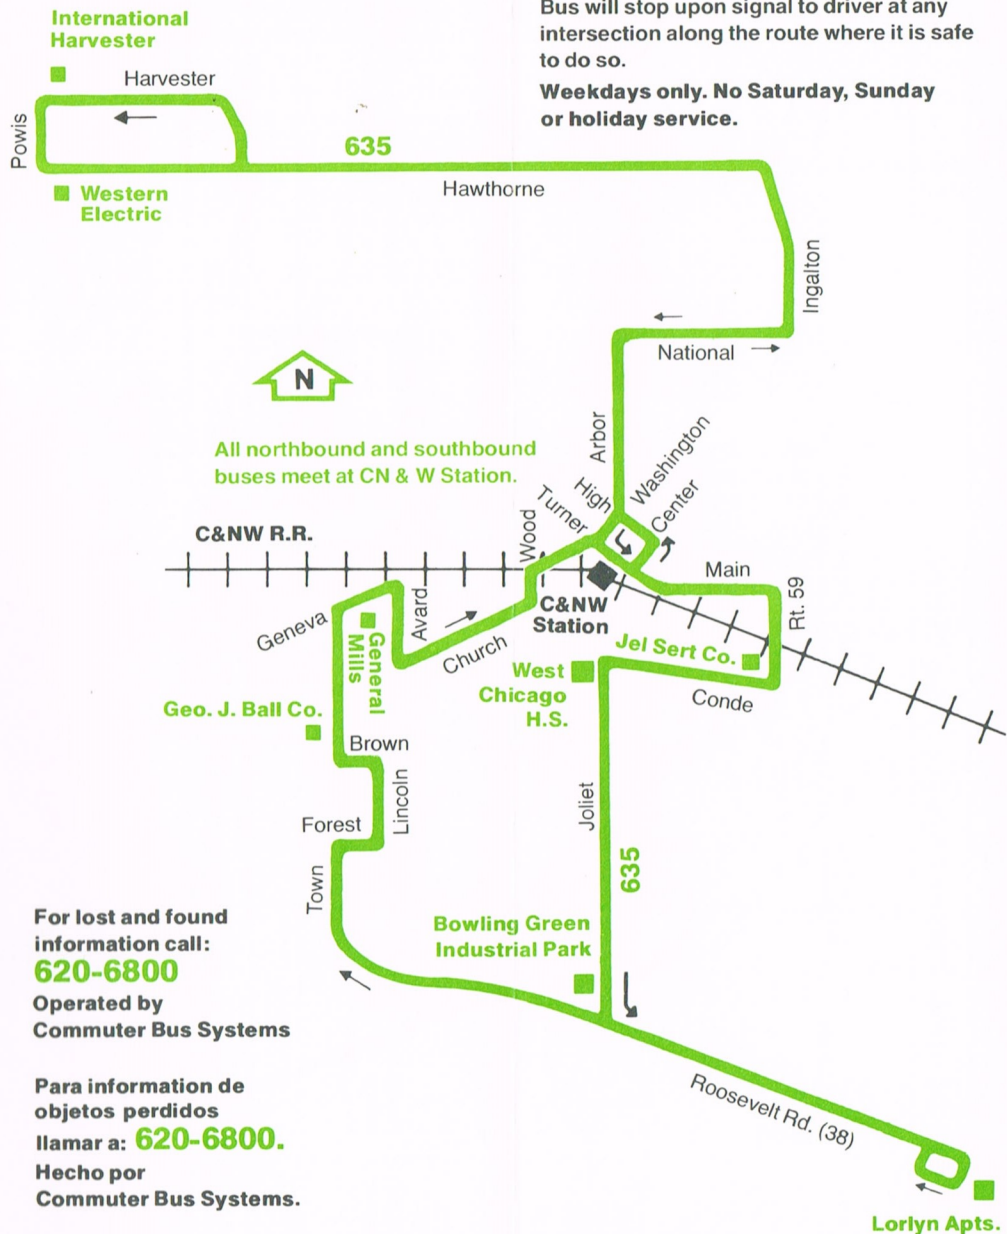

635

West Chicago

Traducido en Español

Effective
Aug. 14, 1978

635 635 635 635 635

635 Northbound—Weekdays (Lunes a Viernes)

Lorlyn Apts.	Town & Brown (Geo. J. Ball)	General Mills	Bus Arrives C&NW Station	Train Leaves West Chicago	Train Arrives Chicago	Train Leaves Chicago	Train Arrives West Chicago	Bus Leaves C&NW Station	Arbor & National (Reed Pk.)	Hawthorne & Ingalton	Hawthorne & Powis
6:09am	6:17am	6:18am	6:23am	6:40am	7:34am	5:10am	6:15am	6:25am	6:29am	6:33am	6:39am
6:39	6:47	6:48	6:53	7:00	7:55	—	—	6:55	6:59	7:03	7:09
7:09	7:17	7:18	7:23	7:33	8:19	—	—	7:25	7:29	7:33	7:39
7:39	7:47	7:48	7:53	8:13	9:05	6:47	7:47	7:55	7:59	8:03	8:09
8:09	8:17	8:18	8:23	—	—	—	—	8:25	8:29	8:33	8:39
8:39	8:47	8:48	8:53	—	—	—	—	—	—	—	—
—	—	3:10pm	3:15pm	—	—	—	—	—	—	—	—
3:34pm	3:42pm	3:43	3:48	4:13pm	5:10pm	—	—	3:50pm	3:54pm	3:58pm	4:04pm
4:04	4:12	4:13	4:18	—	—	—	—	4:20	4:24	4:28	4:34
4:34	4:42	4:43	4:48	5:13	6:10	—	—	4:50	4:54	4:58	5:04
5:04	5:12	5:13	5:18	—	—	4:14pm	5:19pm	5:20	5:24	5:28	5:34
5:34	5:42	5:43	5:48	6:13	7:10	4:40	5:40	5:50	5:54	5:58	6:04
—	—	—	—	—	—	5:08	5:58	—	—	—	—
6:04	6:12	6:13	6:18	—	—	5:11	6:04	6:20	6:24	6:28	6:34
—	—	—	—	—	—	5:17	6:12	—	—	—	—
6:34	6:42	6:43	6:48	—	—	—	—	—	—	—	—
7:04	7:12	—	—	—	—	—	—	—	—	—	—
Lorlyn Apts.	Town & Brown (Geo. J. Ball)	General Mills	El Bus Llega a Estacion C&NW	El Tren Sale de West Chicago	El Tren Llega a Chicago	El Tren Sale de Chicago	El Tren Llega a West Chicago	El Bus Sale de Estacion C&NW	Arbor & National (Reed Pk.)	Hawthorne & Ingalton	Hawthorne & Powis