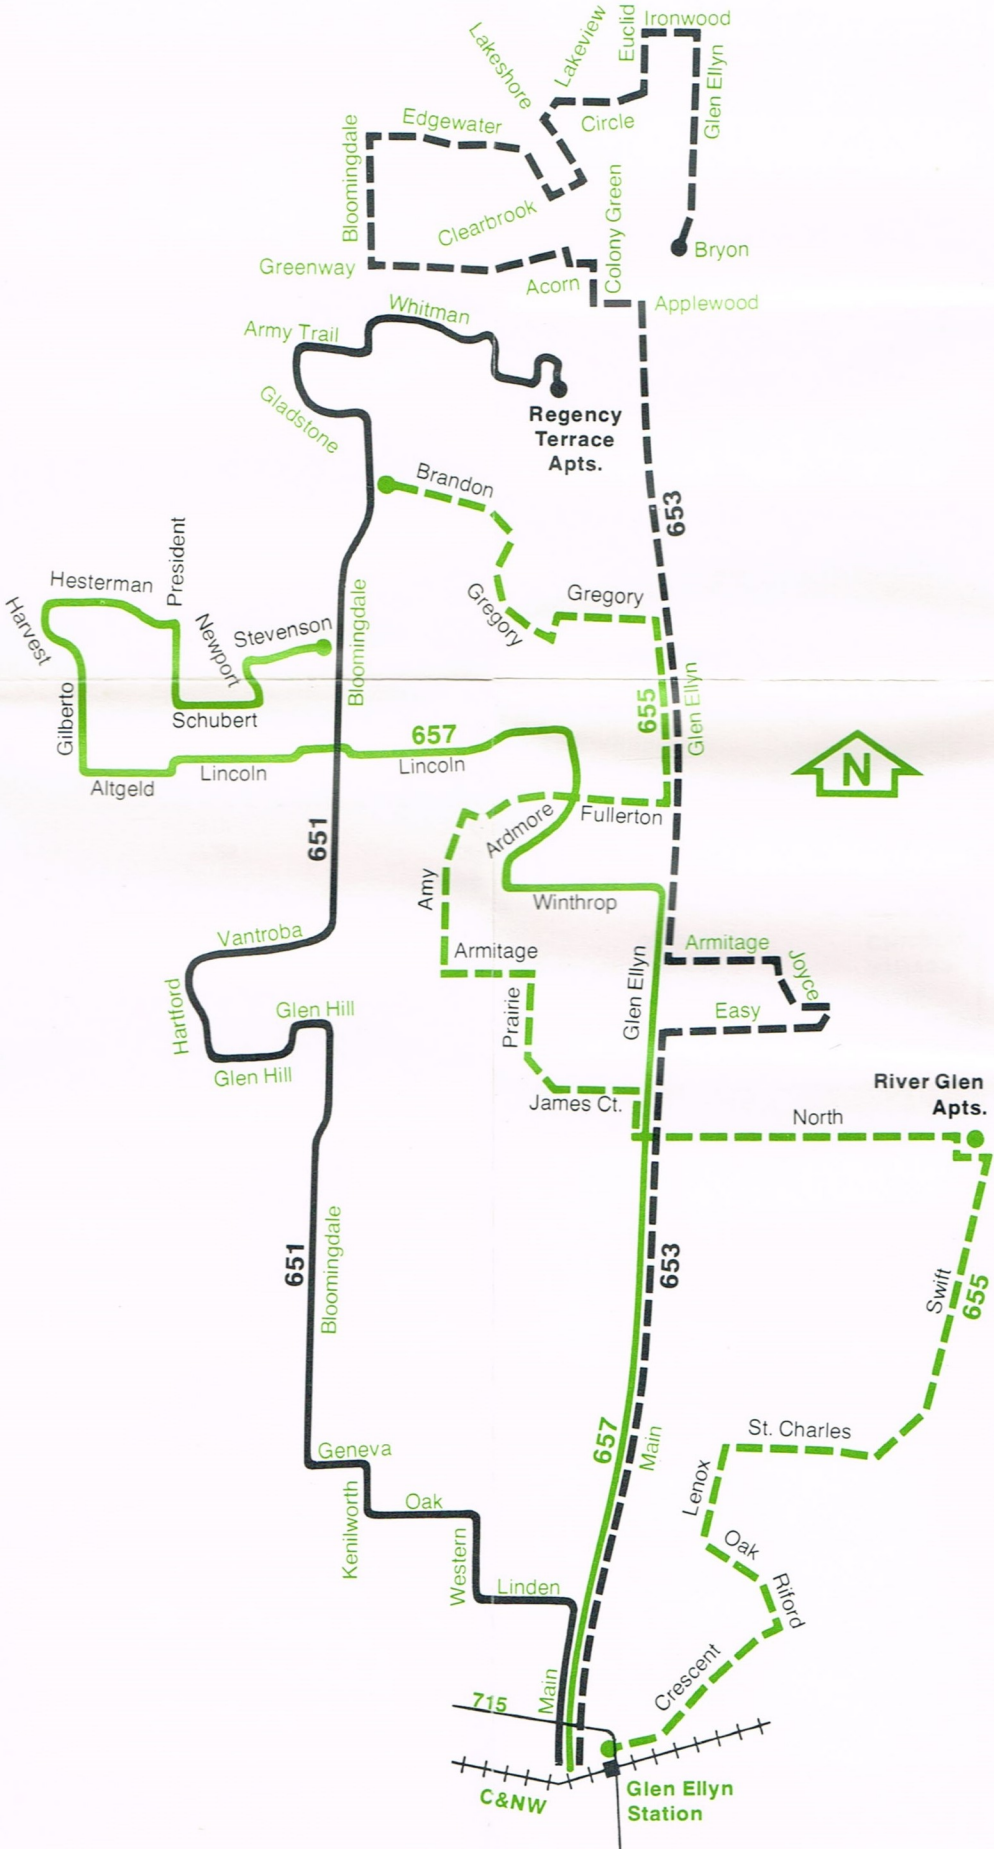

651 653 655 657 659 159

Expanded Service
February 27, 1978

**Glendale
Heights /
Bloomington
C & NW Feeder**

**651 653
655 657**

RTA Travel Information is
a 24 hour facility.
For better service, call during
the off-peak hours.

**Children under 7
(when with fare-
paying passenger).**
free

651 Northwest Glendale Heights
653 Bloomington
655 Northeast Glendale Heights
657 North Central Glendale Heights

651 Northwest Glendale Heights

653 Bloomingdale

655 Northeast Glendale Heights

657 North Central Glendale Heights

651		655	
653		657	

651 Northwest Glendale Heights

Regency Terrace Apts.	Army Trail & Gladstone	Bloomingtondale & Vantroba	Bloomingtondale & Geneva	Bus Arrives C&NW	Train Leaves Glen Ellyn	Train Arrives Chicago
5:51am	5:54am	5:59am	6:06am	6:15am	6:27am	7:15am
6:31	6:34	6:39	6:46	6:55	7:05	7:40
7:12	7:15	7:20	7:27	7:36	7:46	8:19
7:52	7:55	8:00	8:07	8:16	8:26	9:05