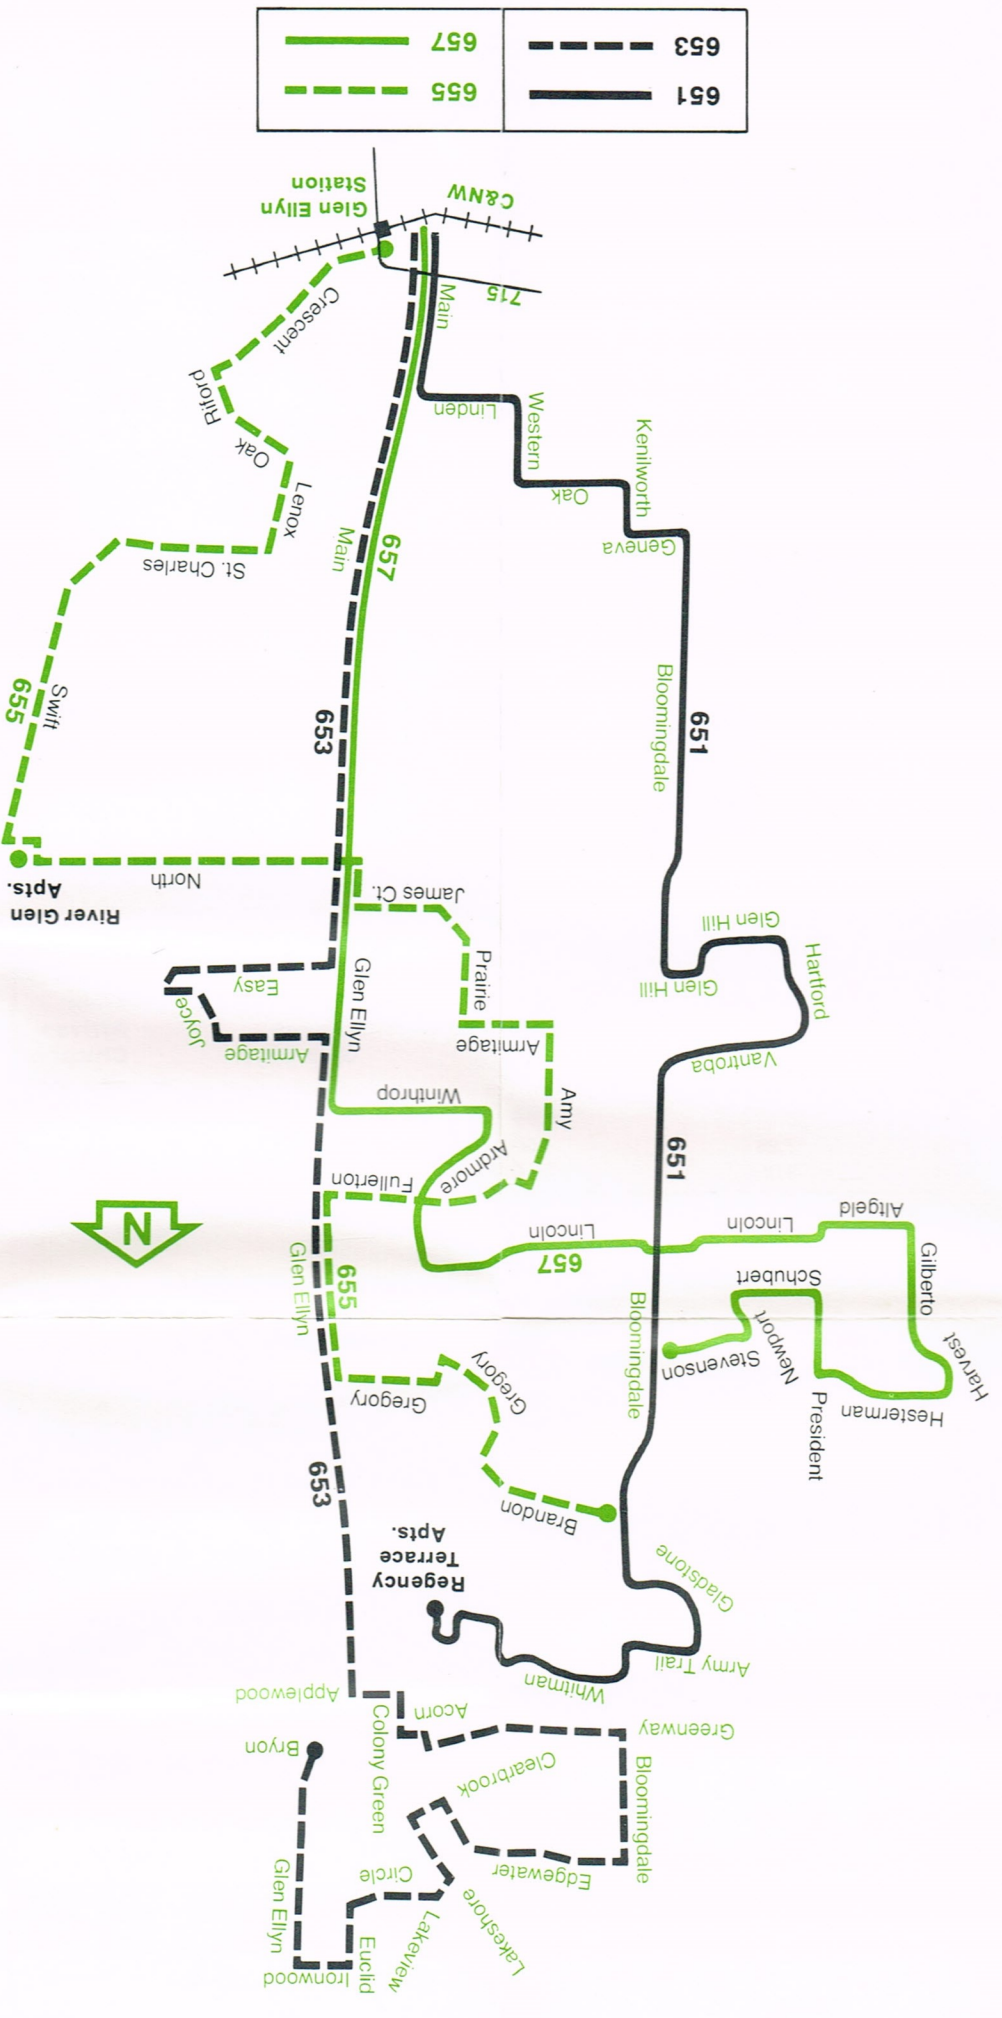

651 653 655 657 659 159

Expanded Service
February 27, 1978

**Glendale
Heights /
Bloomington
C & NW Feeder**

**651 653
655 657**

RTA Travel Information is
a 24 hour facility.
For better service, call during
the off-peak hours.

In Chicago:
836-7000

In the suburbs
toll free:
800-972-7000

Fares

Adult
Weekdays
30¢
Unlimited Ride Monthly Pass
12.50
20 Ride Ticket Book
6.00

**Senior Citizens,
Handicapped
Persons (with RTA card),
Students
Children 7-11,
Weekdays**
15¢
Universal Transfer

**Children under 7
(when with fare-
paying passenger).**
free

651 Northwest Glendale Heights
653 Bloomington
655 Northeast Glendale Heights
657 North Central Glendale Heights

651 Northwest Glendale Heights

Afternoon Schedule for all Routes

Buses will meet the following trains at the Glen Ellyn C&NW Station:

Train Leaves Chicago	Train Arrives Glen Ellyn	Bus Leaves Station
4:14pm	5:02pm	5:05pm
5:08	5:41	5:43
5:37	6:14	6:17