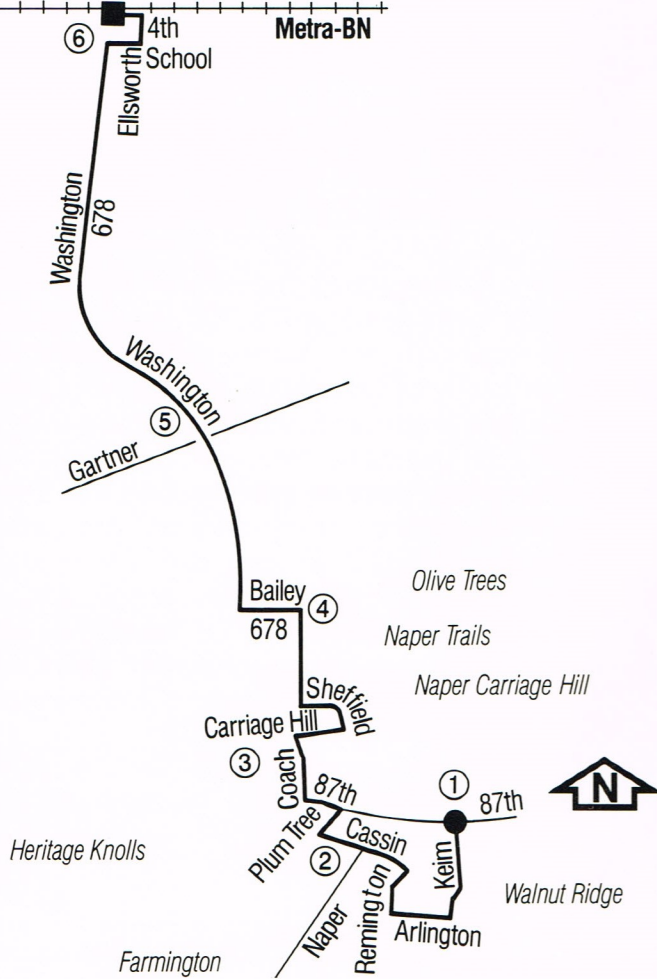

Naperville Burlington Northern Station

**IT'S NEVER
BEEN EASIER TO
MAKE THE
CONNECTION.**

Pace Route 678

Metra — **pace** — **Metra** — **pace**

Announcing expanded Pace route 678 rush hour service to the Metra Naperville station.

It's like a Metra train pulling up to your door.

Starting February 12, Pace provides expanded bus service on route 678 to meet all express a.m. and nearly all express p.m. Burlington Northern rush hour trains.

The Pace rush hour service. We've expanded Pace route 678. If you live in Walnut Ridge, Farmington, Heritage Knolls, Naper Carriage Hill, Naper Trails or Oliver Trees, the additional service will provide you with more flexible connections to and from the train station.

7:51 **A**

8:25 **A**