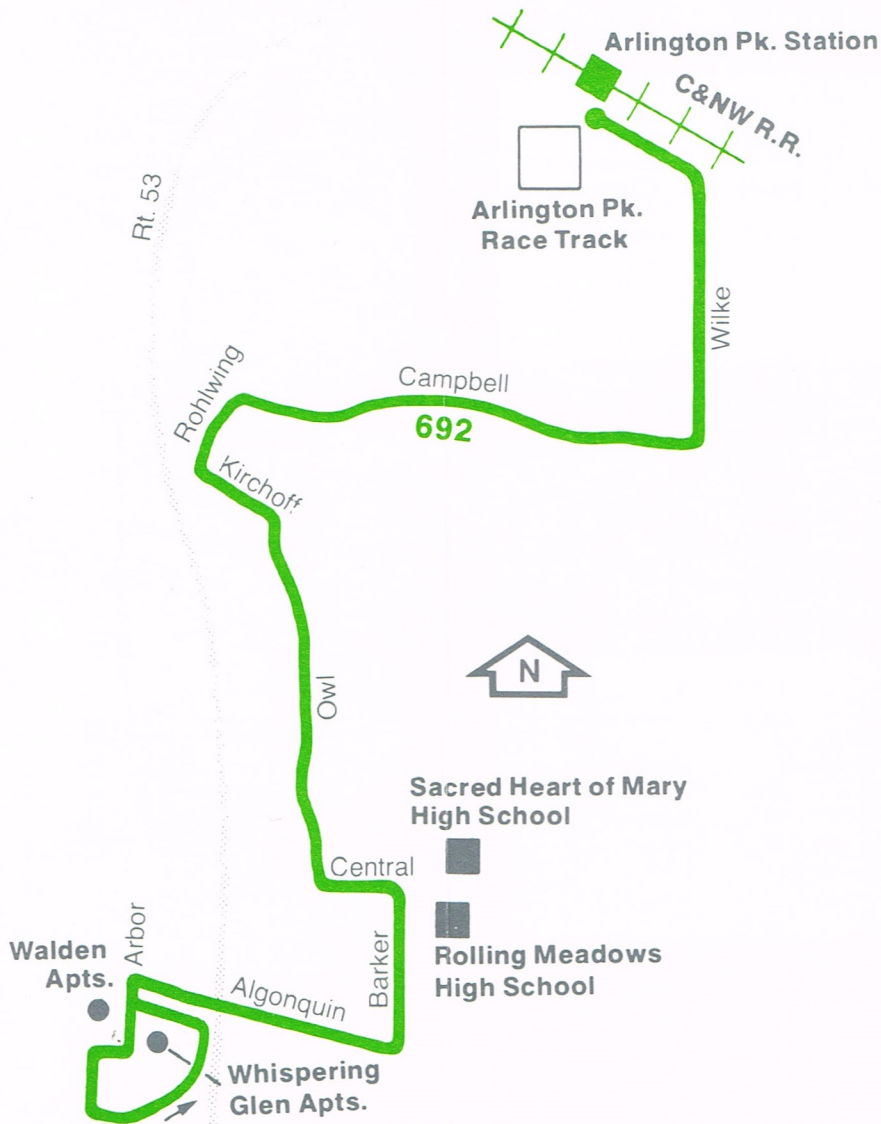

RTA Travel Information is a 24 hour facility. For better service, call during the off-peak hours.

In Chicago;

836-7000

In the suburbs

toll free;

800-972-7000

Fares

Adult

Weekdays

Universal Transfer

30¢
30

**Senior Citizens,
Handicapped
Persons (with RTA card),
Students
Children 7-11.**

Weekdays

Universal Transfer

15¢
15

**Children under 7
(when with fare-
paying passenger).**

free