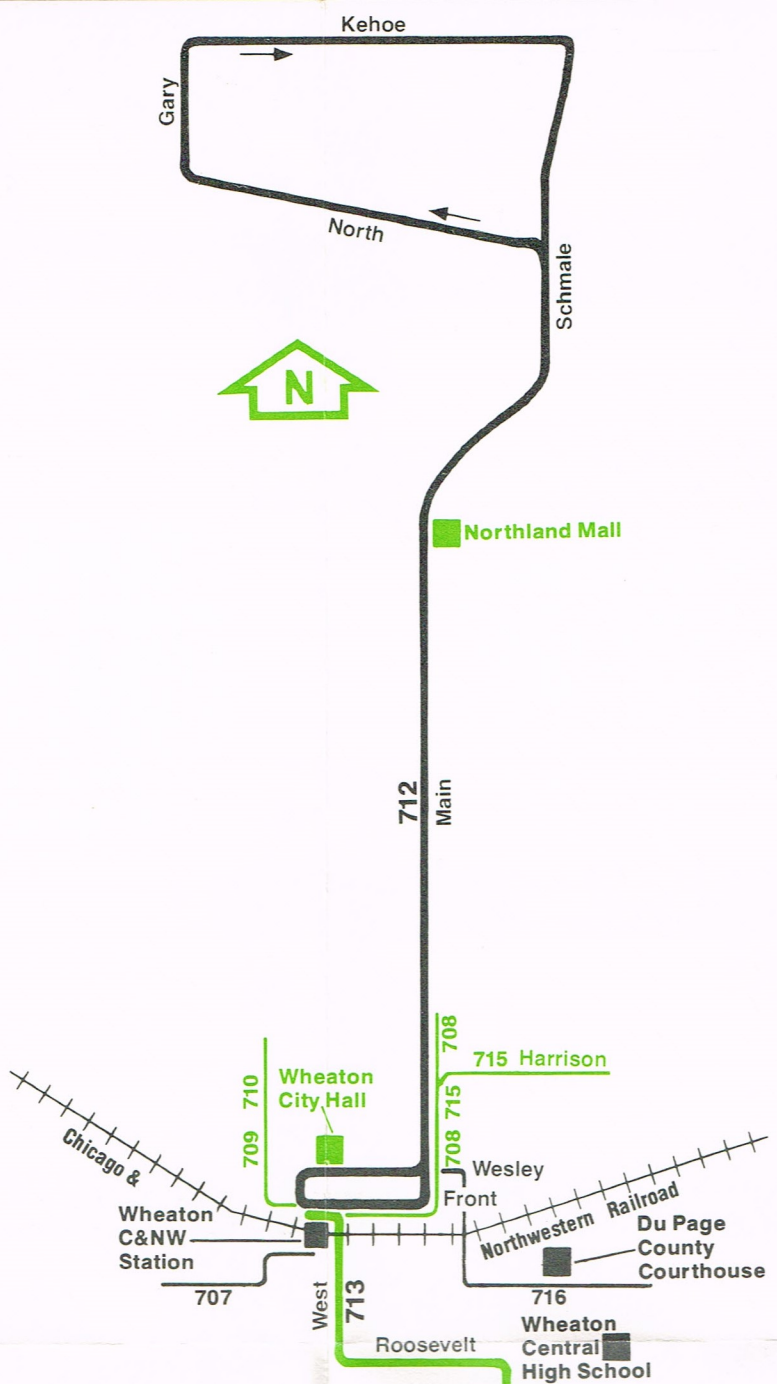

Transfer at the Wheaton C&NW to Routes #715 (College of Du Page/ Yorktown) and #716 (Du Page Government Center) and to the C&NW.

These routes connect at the Wheaton C&NW Station with local Wheaton/ Carol Stream Feeder Routes and Route #715.

Bus stops upon signal to driver at any intersection where it is safe to do so.

**Operated by
Commuter Bus Systems**

For lost and found information call-
620-6800

Bell Labs

Warrenville

Butterfield