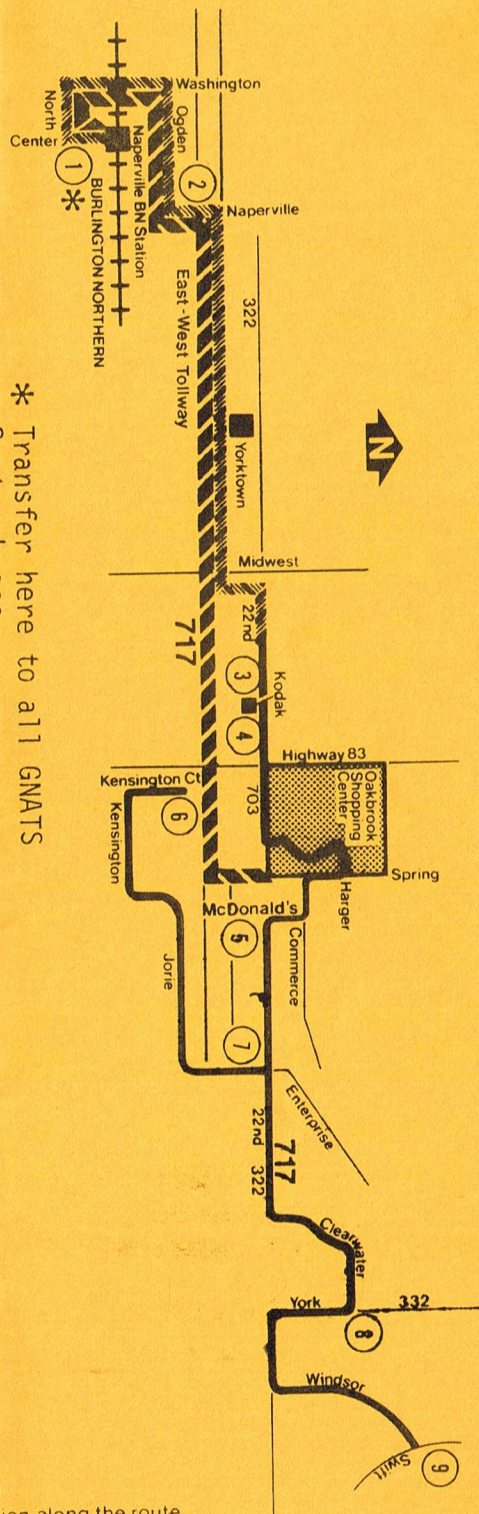

**RTA MONTHLY
GET-AROUND TICKETS**

For more information and the
nearest sales location, call
toll-free 1-800-972-7000.

RTA Travel Information is available
24 hours a day. For better service
call between 6 pm and 6 am.
The Information Center is
closed on major holidays. Please
call a few days ahead for holiday
travel information.

CALL
FROM CHICAGO
836-7000
FROM SUBURBS TOLL-FREE
1-800-972-7000

FARES

Adult	$ .90
Reduced*	.40
RTA Transfer	.10
Children under age 7	FREE**

RTA Regular Monthly Ticket	
Adult	$40.00
Reduced*	18.00

*Reduced fares include children ages
7-11, senior citizens and handicapped
persons (with RTA Special User Card),
and students (high school or younger
with appropriate identification) to
or from school only, during school
hours.

**When accompanied by a fare paying
passenger (a maximum of two children
for each fare paying passenger).

**EXACT FARE REQUIRED
EDITION 1**

The schedules, fares and other information in this
timetable are subject to change. The Regional
Transportation Authority does not assume responsibility
for errors in timetables, nor for inconvenience or
damage resulting from delayed trains or buses or failure
to make connections.