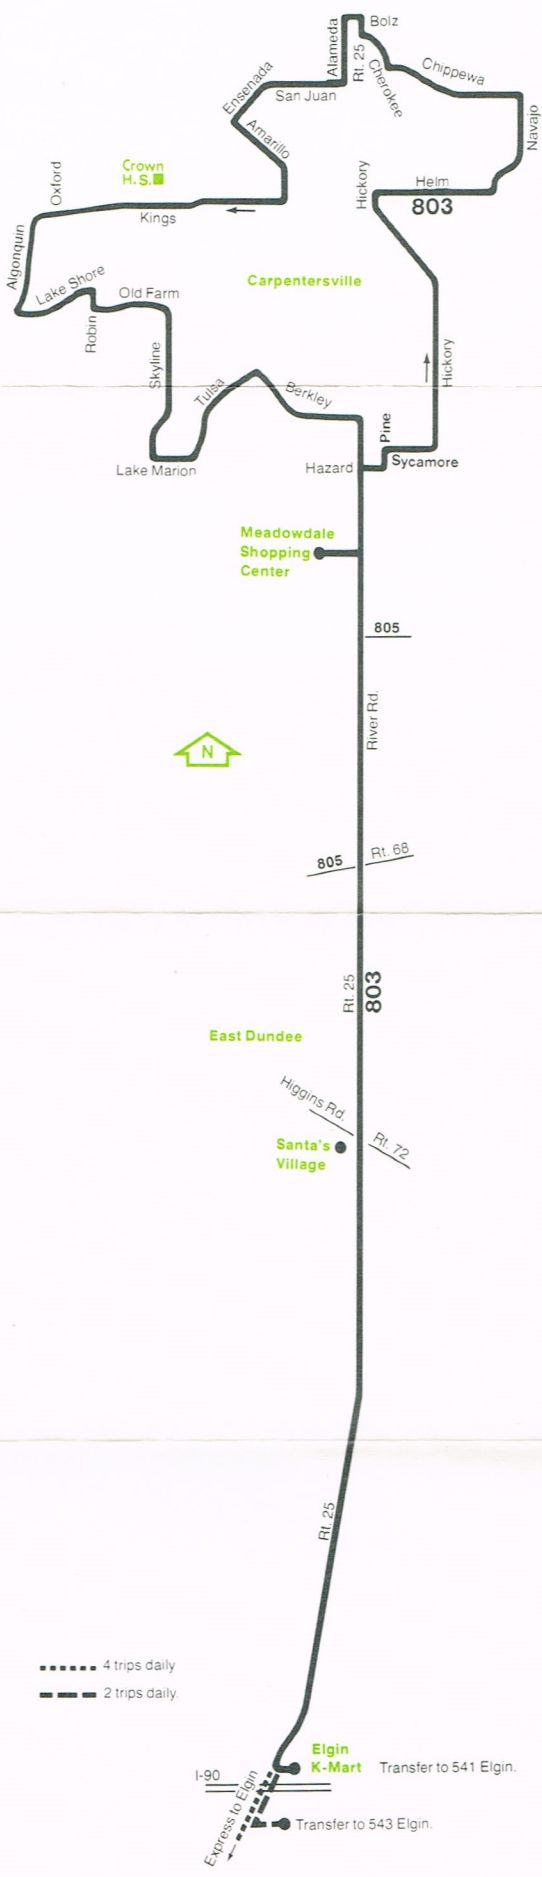

\* Board 803 bus to Carpentersville on Chicago at south end of Grove.

Operated by  
Commuter Bus Systems  
For lost and found information  
call: 620-6800

RTA Travel Information is a 24 hour facility.

For better service, call during the off-peak hours.  
In Chicago;

## Carpentersville

New Service  
June 5, 1978

# 803 Weekdays

Meadowdale		Local Carpentersville			Meadowdale Shopping Center			K-Mart		Dundee & Parkway		K-Mart	Meadowdale				
Northbound	803	Bolz & Route 25	King & Oxford	Skyline & Lake Marion	803	805*	803	Southbound	803	541*	803	543*	803	Northbound	803	Northbound	803
Arrives	Leaves	Route 25	Oxford	Lake Marion	Arrives	Arrives	Leaves	Arrives	Arrives	Arrives	Arrives	Arrives	Leaves	Leaves	Leaves	Arrives	Arrives
—	5:52am	6:02am	6:07am	6:12am	6:17am	—	Express to Elgin	See Express Schedule	—	—	—	—	—	—	—	—	—
—	7:15	7:25	7:30	7:35	7:40	—	Express to Elgin	See Express Schedule	—	—	—	—	—	—	—	—	—
—	8:40	8:50	8:55	9:00	9:05	—	—	—	—	—	—	—	—	—	—	—	—
8:54am	9:10	9:20	9:25	9:30	9:35	9:37am	9:40am	9:48am	9:55am	—	—	—	9:58am	10:05am	—	—	—
10:05	10:10	10:20	10:25	10:30	10:35	10:37	10:40	10:48	10:55	—	—	—	10:58	11:05	—	—	—
11:05	11:10	11:20	11:25	11:30	11:35	11:37	11:40	11:48	11:55	—	—	—	11:58	12:05pm	—	—	—
12:05pm	12:10pm	12:20pm	12:25pm	12:30pm	12:35pm	12:37pm	12:40pm	12:48pm	12:55pm	—	—	—	12:58pm	1:05	—	—	—
1:05	1:10	1:20	1:25	1:30	1:35	1:37	1:40	1:48	1:55	—	—	—	1:58	2:05	—	—	—
2:05	2:10	2:20	2:25	2:30	2:35	2:37	2:40	2:48	—	—	2:51pm	2:52pm	2:58	3:05	—	—	—
3:05	3:10	3:20	3:25	3:30	3:35	3:37	3:40	3:48	—	—	3:51	3:52	3:58	4:05	—	—	—
4:05	4:10	4:20	4:25	4:30	4:35	4:37	Express to Elgin	See Express Schedule	—	—	—	—	—	—	—	—	—
5:08	5:25	5:35	5:40	5:45	5:50	—	Express to Elgin	See Express Schedule	—	—	—	—	—	—	—	—	—
6:05	6:40	6:50	6:55	7:00	7:05	—	—	—	—	—	—	—	—	—	—	—	—

\* Note: Route 805—Elgin to Crystal Lake via Carpentersville.  
 Route 541—Elgin's Douglas Avenue route serving North Elgin and Sherman Hospital.  
 Route 543—Elgin's Dundee Avenue Route serving Northeast Elgin.