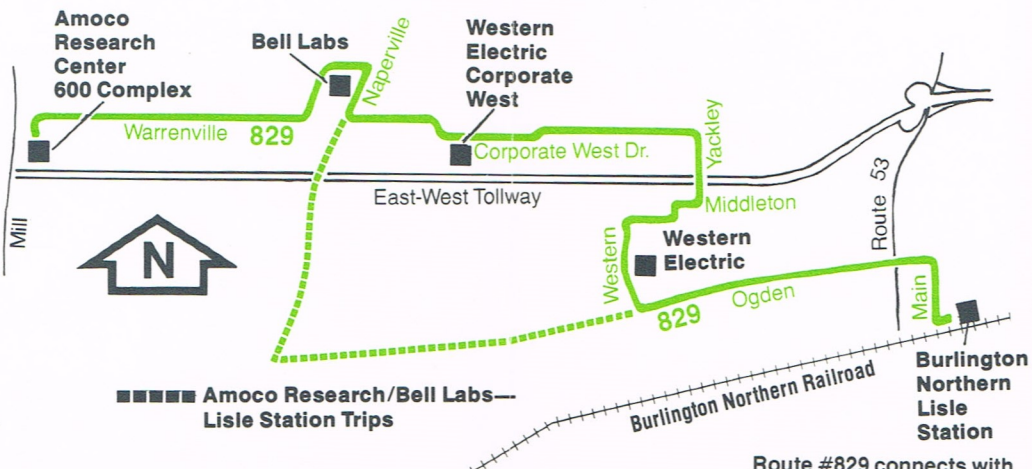

## Bus service to Western Electric, Bell Labs and Amoco

Shuttle service will be provided between the Lisle Burlington Northern Station and Western Electric Corporate West on Ogden, Bell Labs on Naperville Road and Amoco Research Center on Warrenville Road according to the following schedule.

### 829 Mornings—Westbound

BN Departs Chicago	BN Arrives Lisle	Bus Departs Lisle Station (North Side)	Western Electric	Western Electric— Corporate West	Bell Labs	Amoco Research Center
6:25am	7:17am	7:25am	7:35am	7:40am	7:45am	7:55am
—	—	7:55	—	—	8:10	8:20

### 829 Afternoons—Eastbound

Amoco Research Center (600 Complex)	Bell Labs	Western Electric— Corporate West	Western Electric	Arrive Lisle Station	BN Departs Lisle	BN Arrives Chicago
—	—	4:45pm	4:50pm	5:00pm	5:20pm	6:20pm
4:45pm	4:55pm	—	—	5:10	5:20	6:20

Route #829 connects with routes serving areas of Lisle, Bolingbrook and Woodridge at the Lisle BN Station.

Operated by  
Commuter Bus Systems

For lost and found  
information call:  
620-6800