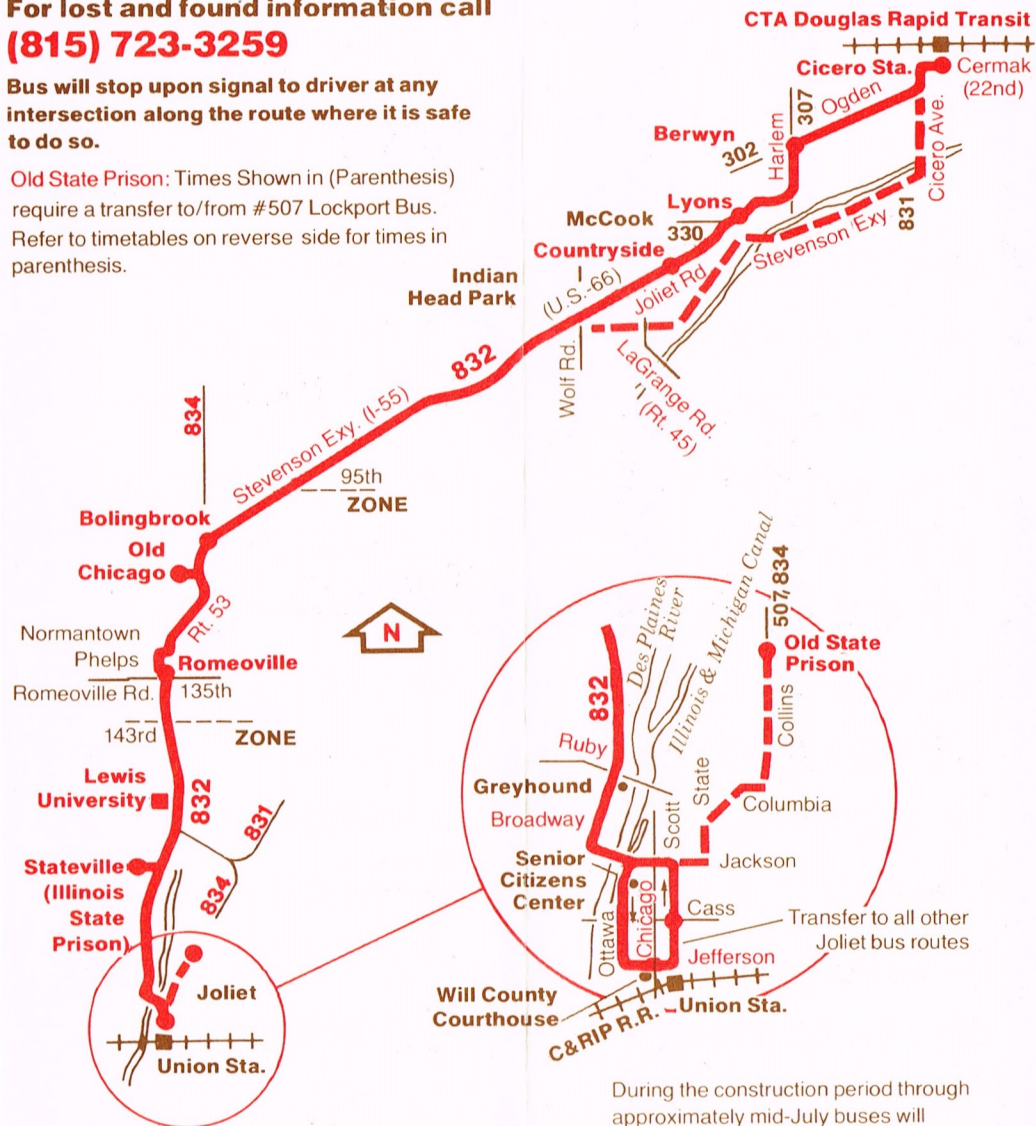

**Operated by**  
**Joliet Mass Transit District**  
**For lost and found information call**  
**(815) 723-3259**

**Bus will stop upon signal to driver at any intersection along the route where it is safe to do so.**

Old State Prison: Times Shown in (Parenthesis) require a transfer to/from #507 Lockport Bus. Refer to timetables on reverse side for times in parenthesis.

**832**

**Joliet to Cicero via Stevenson Expressway**

## 832 Weekdays to Cicero

Old State Prison	Joliet Jefferson & Chicago	Ruby & Broadway	Stateville	Lewis Univ.	Romeo-ville	Old Chicago	Bolingbrook I-55 & Hwy. 53	Country-Side LaGrange Road	Lyons Joliet Ave.	Berwyn Ogden & Harlem	Cermak & Cicero CTA'L
—	5:55am	6:00am	6:04am	6:06am	6:10am	6:20am	6:21am	6:32am	6:42am	6:49am	7:02 am
(9:10am)	9:20	9:30	9:34	9:36	9:40	9:50	9:51	10:00	10:10	10:18	10:30
1:45pm	1:55pm	2:00pm	2:10pm	2:12pm	2:15pm	2:25pm	2:26pm	2:35pm	2:45pm	2:53pm	3:05pm
(4:20)	4:30	4:35	4:45	4:47	4:50	5:00	5:01	5:10	5:20	5:28	5:40

## 832 Weekdays to Joliet

Cermak & Cicero (CTA'L)	Berwyn Ogden & Harlem	Lyons Joliet Ave.	Country-Side LaGrange Road	Bolingbrook I-55 & Hwy. 53	Old Chicago	Romeo-ville	Lewis Univ.	Stateville	Ruby & Broadway	Joliet Scott & Cass	Old State Prison
7:05am	—	Via I-55	—	7:29am	7:30am	—	—	—	—	—	—
8:17	—	Via I-55	—	8:41	8:42	8:52am	8:55am	9:06am	9:12am	9:25am	(9:35am)
10:35	—	Via I-55	—	10:59	11:00	11:10	11:13	11:24	11:30	11:35	(11:50)
3:10pm	3:22pm	3:30pm	3:40pm	3:56pm	3:57pm	4:07pm	4:10pm	4:13pm	4:20pm	4:25pm	(4:40pm)
5:45	5:57	6:05	6:15	6:31	6:32	6:42	6:45	6:48	6:55	7:00	—