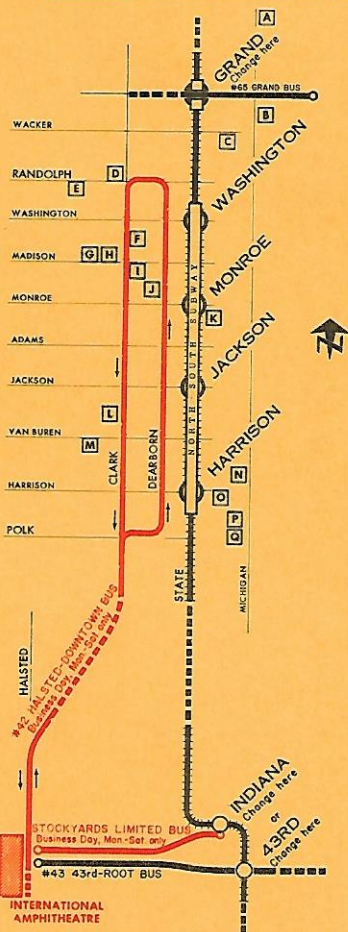

METROPOLITAN

TRANSIT

Recommended routes between DOWNTOWN and the INTERNATIONAL AMPHITHEATRE

Call C.T.A. Information, MOhawk 4-7220, for details.

GUIDE TO DOWNTOWN AREA HOTELS

- A Allerton Hotel (1000 rooms)
701 N. Michigan Ave.
- B Sheraton Hotel (500 rooms)
505 N. Michigan Ave.
- C Executive House
71 E. Wacker
- D Sherman Hotel (1450 rooms)
Randolph & Clark
- E Bismarck Hotel (600 rooms)
171 W. Randolph St.
- F Planters Hotel (200 rooms)
19 N. Clark St.
- G LaSalle Hotel (1000 rooms)
10 N. LaSalle St.
- H Brevoort Hotel (300 rooms)
120 W. Madison St.
- I Morrison Hotel (1400 rooms)
Clark & Madison
- J Hamilton Hotel (250 rooms)
Dearborn & Madison
- K Palmer House (2268 rooms)
State & Monroe
- L Atlantic Hotel (450 rooms)
316 S. Clark St.
- M Fort Dearborn Hotel (550 rooms)
LaSalle & Van Buren
- N Congress Hotel (1000 rooms)
Michigan & Congress
- O Harrison Hotel (400 rooms)
65 E. Harrison St.
- P Blockstone Hotel (400 rooms)
Michigan & Balbo
- Q Hilton Hotel (3000 rooms)
Michigan & 7th Sts.

"25¢ Fare to any point in Chicago - free transfer"