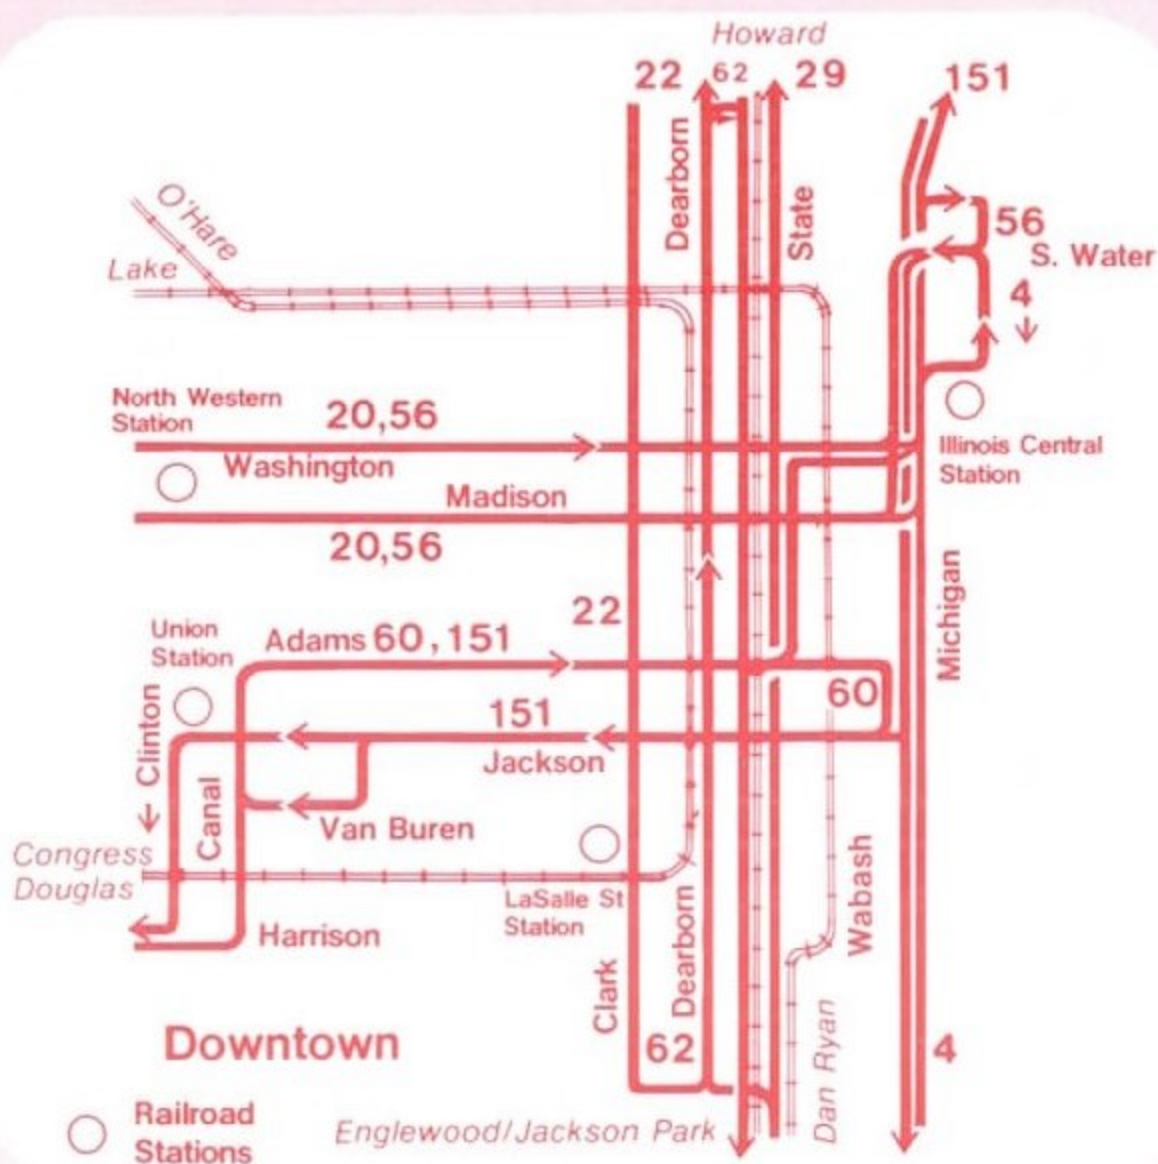

Owl Service (see back for times)

Times of Last Trips from Downtown (Routes with no owl service)

Route	Times Leaving	Mon-Fri	Sat	Sun
Ravenswood Rail Shuttle Service	Adams/Wabash	10:00p	8:06p	*
	Belmont Station	2:18a	2:18a	12:45a
3 King Drive	Illinois Center	12:06a	12:06a	12:06a
6 Jeffery Express	Wacker/Wabash	10:30p	7:00p	*
16 Lake	Illinois Center	10:30p	10:30p	*
24 Wentworth	Clark/Wacker	12:00a	12:00a	12:00a
36 Broadway	Clark/Polk	1:06a	1:00a	12:57a
44 Wallace/Racine	State/Kinzie	1:00a	*	*
65 Grand	Navy Pier	10:10p	10:10p	10:05p
126 Jackson to Austin to Kedzie	Michigan/Congress	12:05a	12:05a	12:05a
		1:23a	1:25a	1:25a
146 Marine/Michigan	State/Congress	11:34p	11:33p	11:34p

* No downtown service

Times of Rapid Transit Station Closings

Route	Station	Mon-Fri	Sat	Sun
North/South	North/Clybourn	11:10p	**	**
West/Northwest	Chicago/Milwaukee	8:40p	**	**
West/Northwest	Grand/Milwaukee	8:30p	**	**
West/South	Madison/Wabash	9:40p	7:30p	**
West/Northwest	LaSalle/Congress	8:45p	**	**
North/South	Harrison/State	9:45p	**	**

** Closed all day