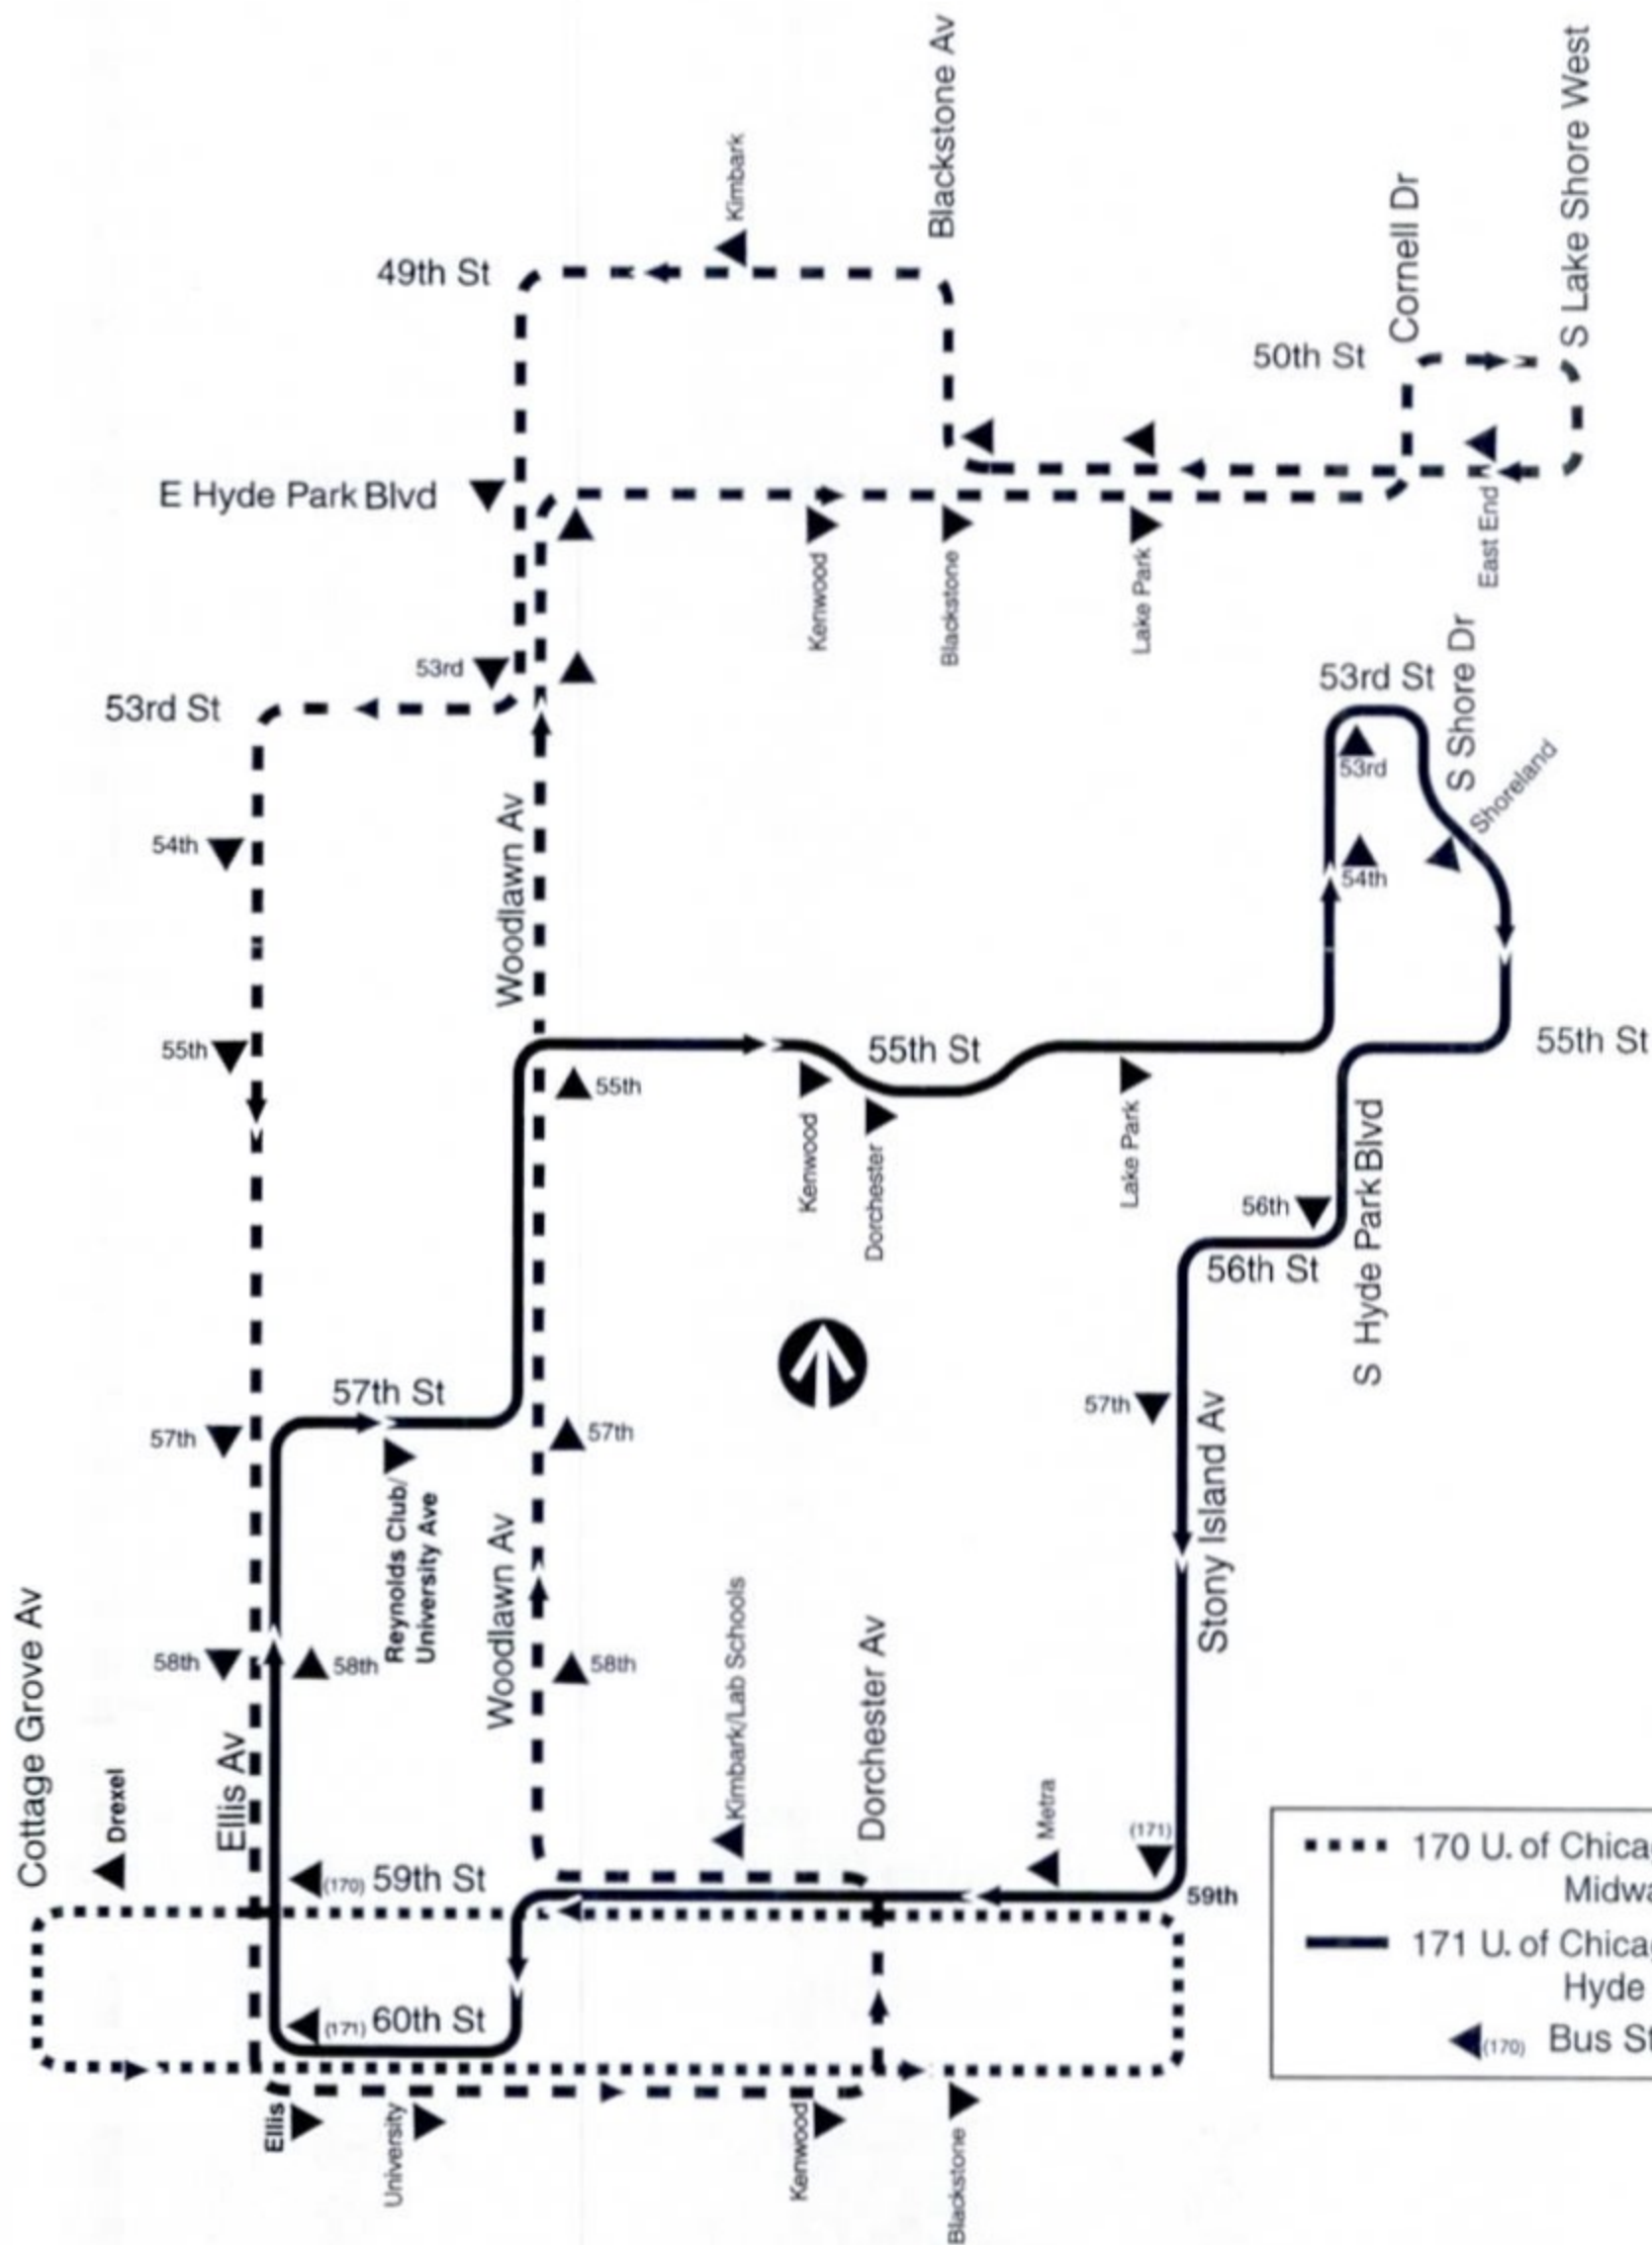

Route Maps

- ..... 170 U. of Chicago Midway
- ———— 171 U. of Chicago Hyde Park
- - - - 172 U. of Chicago Kenwood
- Bus Stop
- ◀ Indicates Direction of Travel
- ◀ (170) Bus Stop Only For Route Indicated