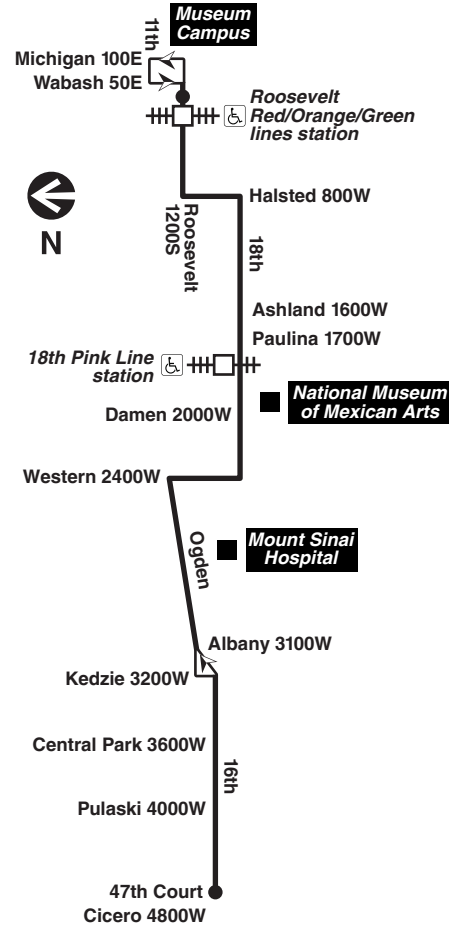

Federal law requires priority seating be designated for seniors and people with disabilities. **Please stand up** and yield these seats when needed for qualifying riders or when asked.

Schedules and other info in this timetable are subject to change. CTA does not assume responsibility for errors in timetables nor for inconvenience or damage resulting from delays.

Pay close attention to destination signs and announcements when boarding: added service may sometimes be provided over portions of this or any bus route and some trips can end before the furthest terminal on a line depending on service needs or time of day.

Bicycle racks are installed on the front of all CTA buses and are allowed on CTA trains during certain hours. See our [Bike & Ride brochure](#) or webpage for help on how to use racks and more.

Know before you go: Get alerts from us by text or e-mail about planned service changes every week or instant alerts for unplanned reroutes and disruptions. Sign up for CTA Updates today at transitchicago.com/updates.

For more travel information, use the Ventra app or call the RTA Travel Information Center at 312-836-7000. *Para obtener mayor información, en Español, llame al Centro de Información a 312-836-7000.*

Chicago Transit Authority

18 16th/18th

Effective Dec. 22, 2024

Monday thru Friday

#18 16/18th

Eastbound

LV 16th/ 47th Ct	16th/ Pulaski	16th/ Kedzie	18th/ Damen	18th/ Halsted	AR Roosevelt/ Wabash
-----	-----	5:24a	5:33a	5:42a	5:56a
-----	-----	5:48	5:58	6:06	6:20
6:00a	6:05a	6:10	6:20	6:29	6:43
-----	-----	6:26	6:36	6:45	7:00
6:30	6:35	6:40	6:51	7:01	7:16
6:43	6:49	6:55	7:06	7:16	7:33
6:57	7:02	7:09	7:21	7:31	7:48
7:10	7:16	7:22	7:34	7:45	8:02
7:26	7:31	7:38	7:50	8:00	8:17
7:41	7:47	7:53	8:05	8:16	8:33
7:57	8:02	8:09	8:21	8:31	8:48
8:12	8:18	8:24	8:36	8:47	9:04
8:28	8:34	8:40	8:52	9:03	9:20
8:44	8:50	8:56	9:08	9:19	9:36
9:03	9:08	9:15	9:27	9:37	9:54
9:24	9:29	9:35	9:46	9:55	10:12
9:45	9:50	9:56	10:07	10:16	10:33
10:06	10:11	10:17	10:28	10:38	10:54
10:28	10:33	10:39	10:50	11:00	11:17
10:49	10:54	11:00	11:11	11:22	11:39
11:10	11:15	11:21	11:32	11:43	12:00p
11:31	11:36	11:42	11:53	12:04p	12:21
11:52	11:57	12:03p	12:14p	12:25	12:42
12:13p	12:18p	12:24	12:36	12:46	1:04
12:33	12:38	12:44	12:56	1:06	1:24
12:52	12:57	1:03	1:15	1:25	1:43
1:10	1:15	1:21	1:33	1:43	2:01
1:27	1:32	1:38	1:50	2:00	2:18
1:43	1:48	1:54	2:06	2:16	2:34
1:59	2:04	2:10	2:22	2:32	2:50
2:15	2:20	2:26	2:38	2:48	3:06
2:31	2:36	2:42	2:54	3:04	3:22
2:47	2:52	2:58	3:10	3:20	3:38
3:00	3:05	3:12	3:24	3:35	3:54
3:13	3:18	3:25	3:37	3:49	4:08
3:28	3:34	3:41	3:54	4:06	4:26
3:44	3:49	3:56	4:10	4:22	4:41
4:00	4:05	4:11	4:24	4:36	4:56
4:16	4:21	4:27	4:40	4:52	5:12
4:32	4:37	4:43	4:56	5:08	5:28
4:48	4:53	4:59	5:12	5:24	5:44
5:04	5:09	5:15	5:28	5:40	6:00
5:22	5:27	5:33	5:46	5:58	6:17
5:40	5:45	5:51	6:03	6:14	6:33
5:56	6:01	6:07	-----	-----	-----
5:59	6:04	6:10	6:22	6:33	6:51
6:19	6:24	6:30	6:41	6:52	7:09
6:39	6:43	6:48	-----	-----	-----
6:39	6:44	6:48	7:00	7:10	7:27
6:59	7:04	7:08	7:19	7:29	7:46
7:19	7:24	7:28	7:39	7:49	8:06
7:39	7:44	7:48	7:59	8:09	8:26
7:56	8:01	8:05	-----	-----	-----
7:59	8:04	8:08	8:19	8:29	8:46
8:20	8:24	8:28	8:40	8:49	9:06
8:32	8:36	8:40	-----	-----	-----
8:52	8:56	9:00	-----	-----	-----
9:12	9:16	9:20	-----	-----	-----
9:32	9:36	9:40	-----	-----	-----
9:52	9:57	10:01	-----	-----	-----

Westbound