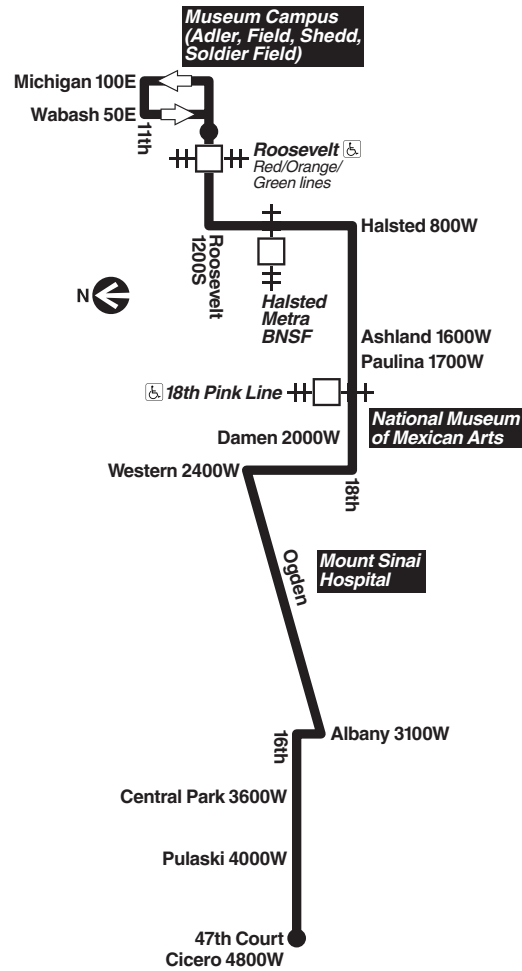

Federal law requires priority seating be designated for seniors and people with disabilities. **Please stand up** and yield these seats when needed for qualifying riders or when asked.

Schedules and other info in this timetable are subject to change. CTA does not assume responsibility for errors in timetables nor for inconvenience or damage resulting from delays.

Pay close attention to destination signs and announcements when boarding: added service may sometimes be provided over portions of this or any bus route and some trips can end before the furthest terminal on a line depending on service needs or time of day.

Bicycle racks are installed on the front of all CTA buses and are allowed on CTA trains during certain hours. See our Bike & Ride brochure or webpage for help on how to use racks and more.

Know before you go: Get alerts from us by text or e-mail about planned service changes every week or instant alerts for unplanned reroutes and disruptions. Sign up for CTA Updates today at transitchicago.com/updates.

For more travel information, use the Ventra app or call the RTA Travel Information Center at 312-836-7000. *Para obtener mayor información, en Español, llame al Centro de Información a 312-836-7000.*

Chicago Transit Authority

18 16th/18th

Effective Mar. 29, 2026

All CTA buses are accessible

transitchicago.com/bus/18

Monday thru Friday

#18 16/18th

Eastbound

LV 16th/Cicero	16th/Pulaski	16th/Kedzie	18th/Damen	18th/Halsted	AR Roosevelt/Wabash
-----	-----	5:24a	5:33a	5:42a	5:56a
-----	-----	5:47	5:57	6:05	6:20
6:00a	6:05a	6:10	6:20	6:29	6:43
-----	-----	6:26	6:36	6:45	7:00
6:30	6:35	6:40	6:51	7:01	7:16
6:43	6:49	6:55	7:06	7:16	7:33
6:57	7:02	7:09	7:21	7:31	7:48
7:10	7:16	7:22	7:34	7:45	8:02
7:26	7:31	7:38	7:50	8:00	8:17
7:41	7:47	7:53	8:05	8:16	8:33
7:57	8:02	8:09	8:21	8:31	8:48
8:12	8:18	8:24	8:36	8:47	9:04
8:28	8:34	8:40	8:52	9:03	9:20
8:44	8:50	8:56	9:08	9:19	9:36
9:03	9:08	9:15	9:27	9:37	9:54
9:24	9:29	9:35	9:46	9:55	10:12
9:45	9:50	9:56	10:07	10:16	10:33
10:06	10:11	10:17	10:28	10:38	10:54
10:28	10:33	10:39	10:50	11:00	11:17
10:49	10:54	11:00	11:11	11:22	11:39
11:10	11:15	11:21	11:32	11:43	12:00p
11:31	11:36	11:42	11:53	12:04p	12:21
11:52	11:57	12:03p	12:14p	12:25	12:42
12:13p	12:18p	12:24	12:36	12:46	1:04
12:33	12:38	12:44	12:56	1:06	1:24
12:52	12:57	1:03	1:15	1:25	1:43
1:10	1:15	1:21	1:33	1:43	2:01
1:27	1:32	1:38	1:50	2:00	2:18
1:43	1:48	1:54	2:06	2:16	2:34
1:59	2:04	2:10	2:22	2:32	2:50
2:15	2:20	2:26	2:38	2:48	3:06
2:31	2:36	2:42	2:54	3:04	3:22
2:47	2:52	2:58	3:10	3:20	3:38
3:00	3:05	3:12	3:24	3:35	3:54
3:13	3:19	3:25	3:38	3:49	4:08
3:28	3:34	3:41	3:54	4:06	4:26
3:44	3:49	3:56	4:10	4:22	4:41
4:00	4:05	4:11	4:24	4:36	4:56
4:16	4:21	4:27	4:40	4:52	5:12
4:32	4:37	4:43	4:56	5:08	5:28
4:48	4:53	4:59	5:12	5:24	5:44
5:03	5:08	5:14	5:27	5:39	5:59
5:21	5:26	5:32	5:45	5:57	6:16
5:40	5:45	5:51	6:03	6:14	6:33
5:59	6:04	6:10	6:22	6:33	6:51
6:19	6:24	6:29	6:41	6:52	7:09
6:38	6:42	6:47	6:58	7:08	7:25
6:58	7:03	7:07	7:18	7:28	7:45
7:18	7:23	7:27	7:38	7:48	8:05
7:38	7:43	7:47	7:58	8:08	8:25
7:58	8:03	8:07	8:18	8:28	8:45
8:18	8:23	8:27	8:38	8:48	9:05
8:38	8:43	8:47	8:58	9:08	9:25
8:58	9:03	9:07	9:18	9:28	9:45
9:18	9:23	9:27	9:38	9:48	10:05
9:38	9:43	9:47	9:58	10:08	10:25
10:11	10:15	10:19	-----	-----	-----
10:31	10:35	10:39	-----	-----	-----
10:51	10:55	10:59	-----	-----	-----

Westbound