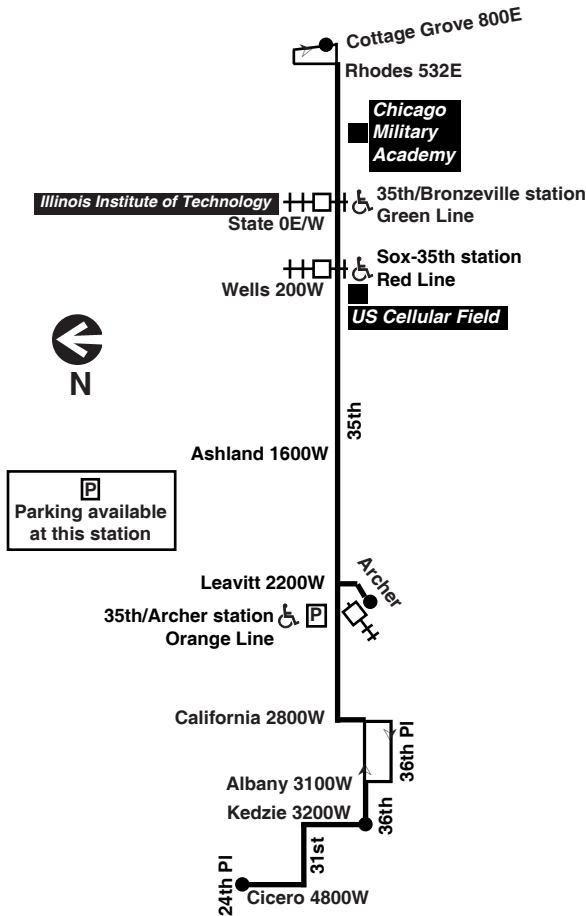

CTA Bike & Ride

Bicycle racks are available on the front exteriors of CTA buses. Bicycles can be placed on bicycle racks during normal hours of operation for each route. Racks accommodate two (2) bicycles at a time. Bicycles are also permitted on CTA trains during certain hours.

Please Stand Up

for Seniors and People with Disabilities
Federal law requires priority seating be designated for seniors and people with disabilities.

The schedules and other information in this timetable are subject to change. CTA does not assume responsibility for errors in timetables, nor for inconvenience or damage resulting from delayed trains or buses due to weather, traffic conditions, etc.

Supplementary service may be provided over portions of this route in addition to the trips shown. Please check destination signs and announcements when boarding buses.

CTA operating costs are funded in part through the Regional Transportation Authority, by the federal and state governments, and the City of Chicago and County of Cook.

For more Information call the RTA Travel Information Center in Chicago: 312-836-7000. Open 5 a.m. until 1 a.m. every day.

Para obtener mayor información, en Español, llame al Centro de Información: 312-836-7000.

Chicago Transit Authority

35
35 31st/35th

Effective August 31, 2014

Additional service may be provided on school days, late August through June

Monday thru Friday

35 31st/35th

Eastbound

Leave 24th Pl./Cicero	31st/Kedzie	35th/Archer Orange Line Station	35th/Wells	Arrive 35th/Cottage Grove
----	3:57am	4:07am	4:20am	4:29am
----	4:17	4:27	4:40	4:49
----	4:37	4:47	5:00	5:09
----	4:57	5:07	5:20	5:30
5:00am	5:15	5:25	5:38	5:48
5:18	5:33	5:43	5:57	6:07
5:35	5:50	6:00	6:14	6:24
5:49	6:04	6:14	6:28	6:38
6:03	6:18	6:28	6:42	6:52
6:15	6:30	6:40	6:54	7:04
6:25	6:41	6:51	7:05	7:16
6:35	6:51	7:01	7:17	7:28
6:46	7:03	7:13	7:28	7:40
6:58	7:15	7:25	7:40	7:52
7:10	7:27	7:37	7:52	8:04
7:22	7:39	7:49	8:04	8:16
7:34	7:51	8:01	8:16	8:28
7:47	8:04	8:14	8:29	8:41
8:00	8:17	8:27	8:42	8:54
8:15	8:32	8:42	8:57	9:09
8:30	8:47	8:57	9:12	9:24
8:45	9:02	9:12	9:27	9:39
9:00	9:17	9:27	9:42	9:54

then every 20 minutes to 35th/Cottage Grove

12:40pm	12:57pm	1:07pm	1:22pm	1:34pm
12:58	1:15	1:25	1:40	1:52
1:15	1:32	1:42	1:57	2:09
1:30	1:47	1:57	2:12	2:24
1:42	1:59	2:09	2:24	2:36
1:54	2:11	2:21	2:36	2:48
2:05	2:23	2:33	2:49	3:01
2:18	2:36	2:46	3:02	3:14
2:30	2:48	2:59	3:15	3:27
2:42	3:00	3:11	3:27	3:39
2:54	3:12	3:23	3:39	3:51
3:06	3:24	3:35	3:51	4:03
3:18	3:36	3:47	4:03	4:15
3:30	3:48	3:59	4:15	4:27
3:42	4:00	4:11	4:27	4:39
3:54	4:12	4:23	4:39	4:51
4:06	4:24	4:35	4:51	5:04
4:19	4:37	4:48	5:04	5:17
4:32	4:50	5:01	5:17	5:30
4:45	5:03	5:14	5:30	5:43
5:00	5:17	5:28	5:44	5:56
5:15	5:32	5:42	5:58	6:09
5:30	5:47	5:57	6:12	6:24
5:45	6:01	6:12	6:27	6:38
6:00	6:16	6:26	6:41	6:51
6:15	6:30	6:40	6:54	7:04
6:30	6:45	6:55	7:09	7:19
6:45	7:00	7:10	7:23	7:33
7:00	7:15	7:25	7:38	7:48
7:20	7:35	7:45	7:58	8:08
7:40	7:55	8:05	8:18	8:28
8:00	8:15	8:25	8:38	8:47
----	----	8:38K	8:58	9:07
----	----	8:58K	9:18	9:27
----	----	9:18K	9:38	9:47
----	----	9:40K	9:58	10:07
----	----	10:00K	10:18	10:27
----	----	10:20K	10:38	10:47
----	----	10:40K	10:58	11:07
----	----	11:00K	11:18	11:27
----	----	11:20K	11:38	11:47

K - Begins/ends at 36th/Kedzie at time shown

Westbound

Leave 35th/Cottage Grove	35th/Wells	35th/Archer Orange Line Station	31st/Kedzie	Arrive 24th Pl./Cicero
4:33am	4:40am	4:52am	5:03am	5:16am
4:53	5:00	5:12	5:23	5:36
5:13	5:20	5:32	5:43	5:56
5:33	5:40	5:52	6:03	6:16
5:53	6:00	6:13	6:24	6:38
6:12	6:20	6:33	6:45	6:59
6:30	6:38	6:52	7:03	7:18
6:44	6:52	7:06	7:18	7:33
6:58	7:06	7:21	7:32	7:48
7:11	7:20	7:35	7:47	8:03
7:23	7:32	7:48	8:00	8:16
7:35	7:44	8:00	8:12	8:28
7:47	7:56	8:12	8:24	8:40
7:59	8:08	8:24	8:36	8:52
8:11	8:20	8:36	8:48	9:04
8:23	8:32	8:48	9:00	9:16
8:35	8:44	9:00	9:12	9:28
8:49	8:58	9:13	9:25	9:41
9:03	9:11	9:26	9:38	9:53
9:17	9:25	9:40	9:52	10:07
9:32	9:40	9:55	10:07	10:22
9:47	9:55	10:10	10:22	10:37
10:02	10:10	10:25	10:37	10:52
10:20	10:28	10:43	10:55	11:10

then every 20 minutes to 24th Place/Cicero

1:00pm	1:09pm	1:24pm	1:36pm	1:52pm
1:20	1:29	1:44	1:56	2:12
1:40	1:49	2:04	2:16	2:32
1:58	2:07	2:22	2:34	2:50
2:15	2:25	2:40	2:53	3:09
2:30	2:40	2:55	3:08	3:25
2:45	2:55	3:12	3:25	3:43
2:59	3:09	3:26	3:40	3:58
3:11	3:21	3:38	3:52	4:10

then every 12 minutes to 24th Place/Cicero