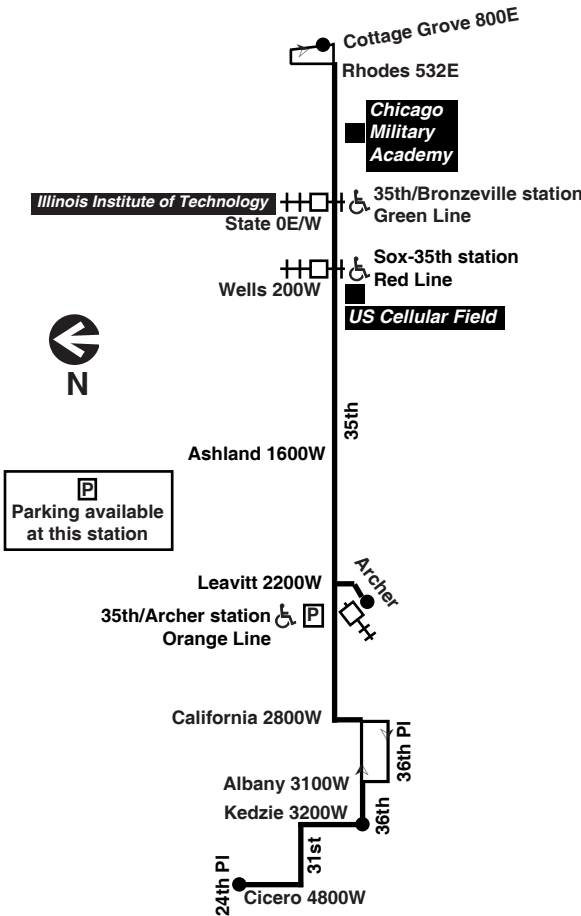

Chicago Transit Authority

35 

35 31st/35th

Effective September 6, 2015

Additional service may be provided on school days, September through June

Monday thru Friday

35 31st/35th

Eastbound