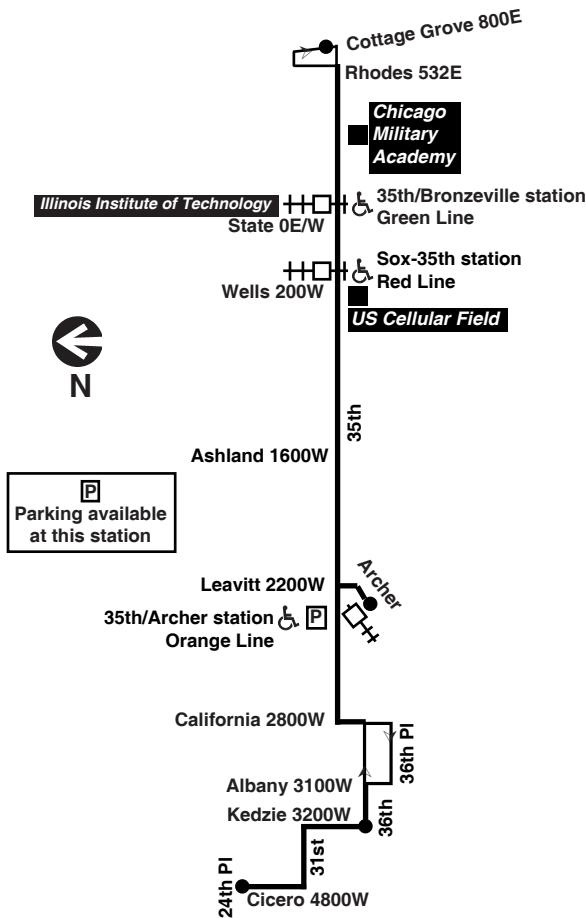

**Chicago Transit Authority**

**35** 

35 31st/35th

Effective December 20, 2015

Additional service may be provided on school days, September through June

**Monday thru Friday**

**35 31st/35th**

**Eastbound**