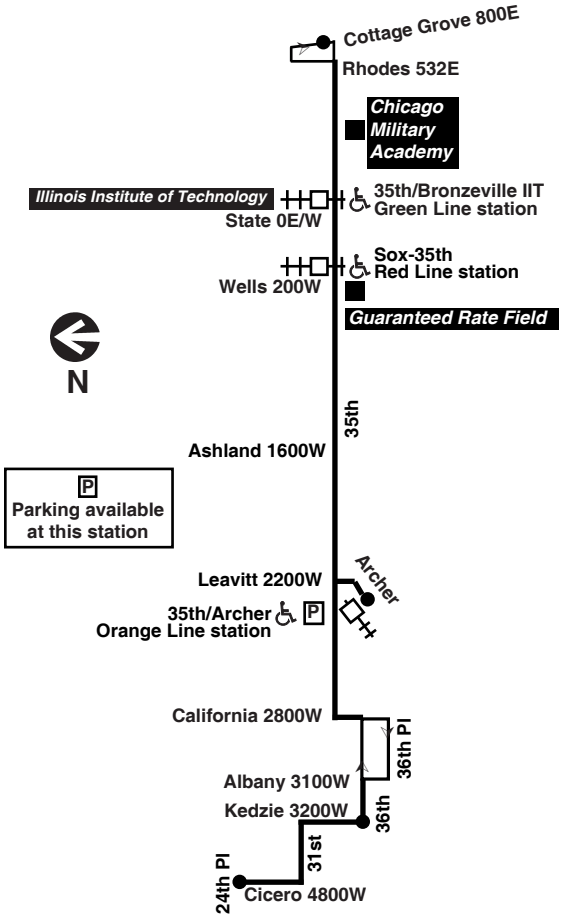

CTA Bike & Ride

Bicycle racks are available on the front exteriors of CTA buses. Bicycles can be placed on bicycle racks during normal hours of operation for each route. Racks accommodate two (2) bicycles at a time. Bicycles are also permitted on CTA trains during certain hours.

Please Stand Up ♿

for Seniors and People with Disabilities
Federal law requires priority seating be designated for seniors and people with disabilities.

The schedules and other information in this timetable are subject to change. CTA does not assume responsibility for errors in timetables, nor for inconvenience or damage resulting from delayed trains or buses due to weather, traffic conditions, etc.

Supplementary service may be provided over portions of this route in addition to the trips shown. Please check destination signs and announcements when boarding buses.

CTA operating costs are funded in part through the Regional Transportation Authority, by the federal and state governments, and the City of Chicago and County of Cook.

For more Information call the RTA Travel Information Center in Chicago: 312-836-7000. Open 6am until 7pm, Monday thru Saturday.

Para obtener mayor información, en Español, llame al Centro de Información: 312-836-7000.

Chicago Transit Authority

Effective September 2, 2018
Additional service may be provided on school days, September through June

Monday thru Friday **35 31st/35th**

Eastbound

Leave Cicero/24th Pl.	31st/Kedzie	35th/Archer Orange Line Station	Sox-35th Red Line Station	Arrive 35th/Cottage Grove
----	3:57am	4:07am	4:20am	4:29am
----	4:17	4:27	4:40	4:49
----	4:37	4:47	5:00	5:09
----	4:57	5:07	5:20	5:30
5:00am	5:15	5:25	5:38	5:48
5:18	5:33	5:43	5:57	6:07
5:35	5:50	6:00	6:14	6:24
5:49	6:04	6:14	6:28	6:38
6:03	6:18	6:28	6:42	6:52
6:15	6:30	6:40	6:54	7:04
6:25	6:41	6:51	7:05	7:16
6:35	6:51	7:01	7:17	7:28
6:46	7:03	7:13	7:28	7:40
6:58	7:15	7:25	7:40	7:52
7:10	7:27	7:37	7:52	8:04
7:22	7:39	7:49	8:04	8:16
7:34	7:51	8:01	8:16	8:28
7:47	8:04	8:14	8:29	8:41
8:00	8:17	8:27	8:42	8:54
8:15	8:32	8:42	8:57	9:09
8:30	8:47	8:57	9:12	9:24
8:45	9:02	9:12	9:27	9:39
9:00	9:17	9:27	9:42	9:54

then every 20 minutes until

12:40pm	12:57pm	1:07pm	1:22pm	1:34pm
12:58	1:15	1:25	1:40	1:52
1:15	1:32	1:42	1:57	2:09
1:30	1:47	1:57	2:12	2:24
1:42	1:59	2:09	2:24	2:36
1:54	2:11	2:21	2:36	2:48
2:05	2:23	2:33	2:49	3:01
2:18	2:36	2:46	3:02	3:14
2:30	2:48	2:59	3:15	3:27
2:42	3:00	3:11	3:27	3:39
2:54	3:12	3:23	3:39	3:51
3:06	3:24	3:35	3:51	4:03
3:18	3:36	3:47	4:03	4:15
3:30	3:48	3:59	4:15	4:27
3:42	4:00	4:11	4:27	4:39
3:54	4:12	4:23	4:39	4:51
4:06	4:24	4:35	4:51	5:04
4:19	4:37	4:48	5:04	5:17
4:32	4:50	5:01	5:17	5:30
4:45	5:03	5:14	5:30	5:43

then every 15 minutes until

6:00	6:16	6:26	6:41	6:51
6:15	6:30	6:40	6:54	7:04
6:30	6:45	6:55	7:09	7:19
6:45	7:00	7:10	7:23	7:33
7:00	7:15	7:25	7:38	7:48
7:20	7:35	7:45	7:58	8:08
7:40	7:55	8:05	8:18	8:28
8:00	8:15	8:25	8:38	8:47
----	8:38K	8:45	8:58	9:07
----	8:58K	9:05	9:18	9:27
----	9:18K	9:25	9:38	9:47
----	9:40K	9:46	9:58	10:07
----	10:00K	10:06	10:18	10:27
----	10:20K	10:26	10:38	10:47
----	10:40K	10:46	10:58	11:07
----	11:00K	11:06	11:18	11:27
----	11:20K	11:26	11:38	11:47

K - Begins/ends at 36th/Kedzie at time shown

Westbound

Leave 35th/Cottage Grove	Sox-35th Red Line Station	35th/Archer Orange Line Station	31st/Kedzie	Arrive Cicero/24th Pl.
4:33am	4:40am	4:52am	5:03am	5:16am
4:53	5:00	5:12	5:23	5:36
5:13	5:20	5:32	5:43	5:56
5:33	5:40	5:52	6:03	6:16
5:53	6:00	6:13	6:24	6:38
6:12	6:20	6:33	6:45	6:59
6:30	6:38	6:52	7:03	7:18
6:44	6:52	7:06	7:18	7:33
6:58	7:06	7:21	7:32	7:48
7:11	7:20	7:35	7:47	8:03
7:23	7:32	7:48	8:00	8:16
7:35	7:44	8:00	8:12	8:28
7:47	7:56	8:12	8:24	8:40
7:59	8:08	8:24	8:36	8:52
8:11	8:20	8:36	8:48	9:04
8:23	8:32	8:48	9:00	9:16
8:35	8:44	9:00	9:12	9:28
8:49	8:58	9:13	9:25	9:41
9:03	9:11	9:26	9:38	9:53
9:17	9:25	9:40	9:52	10:07
9:32	9:40	9:55	10:07	10:22
9:47	9:55	10:10	10:22	10:37
10:02	10:10	10:25	10:37	10:52
10:20	10:28	10:43	10:55	11:10

then every 20 minutes until

1:20pm	1:29pm	1:44pm	1:56pm	2:12pm
1:40	1:49	2:04	2:16	2:32
1:58	2:07	2:22	2:34	2:50
2:15	2:25	2:40	2:53	3:09
2:30	2:40	2:55	3:08	3:25
2:45	2:55	3:12	3:25	3:43
2:59	3:09	3:26	3:40	3:58

then every 12 minutes until