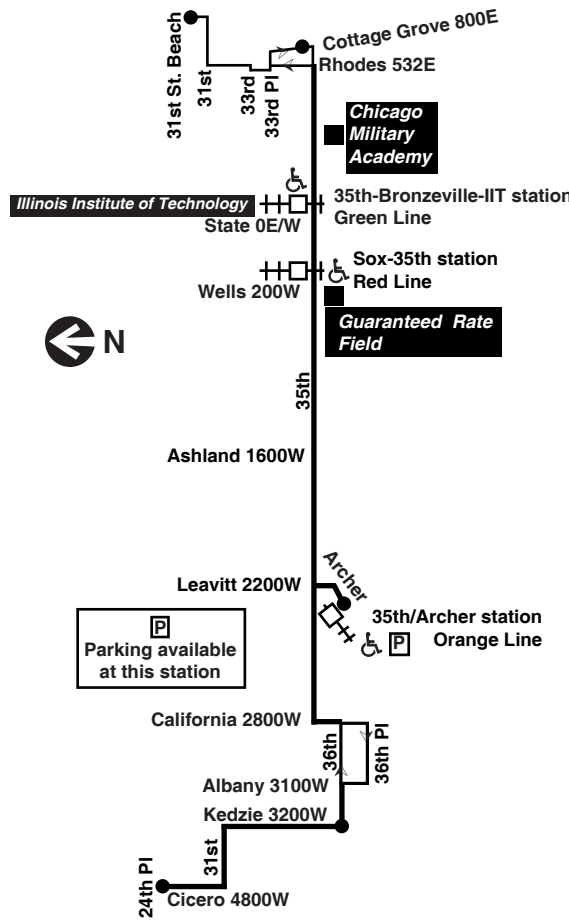

**Chicago Transit Authority**

**35 31st/35th**

Effective June 14, 2020

**Summer service to 31st Street Beach**

**Monday thru Friday**

**35 31st/35th**

**Eastbound**

Leave 24th Pl./Cicero	31st/Kedzie	35th/Archer Orange Line Station	Sox-35th Red Line Station	Arrive 35th/Cottage Grove
----	3:57am	4:07am	4:20am	4:29am
----	4:17	4:27	4:40	4:49
----	4:37	4:47	5:00	5:09
----	4:57	5:07	5:20	5:30
5:00am	5:15	5:25	5:38	5:48
5:18	5:33	5:43	5:57	6:07
5:35	5:50	6:00	6:14	6:24
5:49	6:04	6:14	6:28	6:38
6:03	6:18	6:28	6:42	6:52
6:15	6:30	6:40	6:54	7:04
6:25	6:41	6:51	7:05	7:16
6:35	6:51	7:01	7:17	7:28
6:46	7:03	7:13	7:28	7:40
6:58	7:15	7:25	7:40	7:52
7:10	7:27	7:37	7:52	8:04
7:22	7:39	7:49	8:04	8:16
7:34	7:51	8:01	8:16	8:28
7:47	8:04	8:14	8:29	8:41
8:00	8:17	8:27	8:42	8:54
8:15	8:32	8:42	8:57	9:09
8:30	8:47	8:57	9:12	9:24
8:45	9:02	9:12	9:27	9:39
9:00	9:17	9:27	9:42	9:54