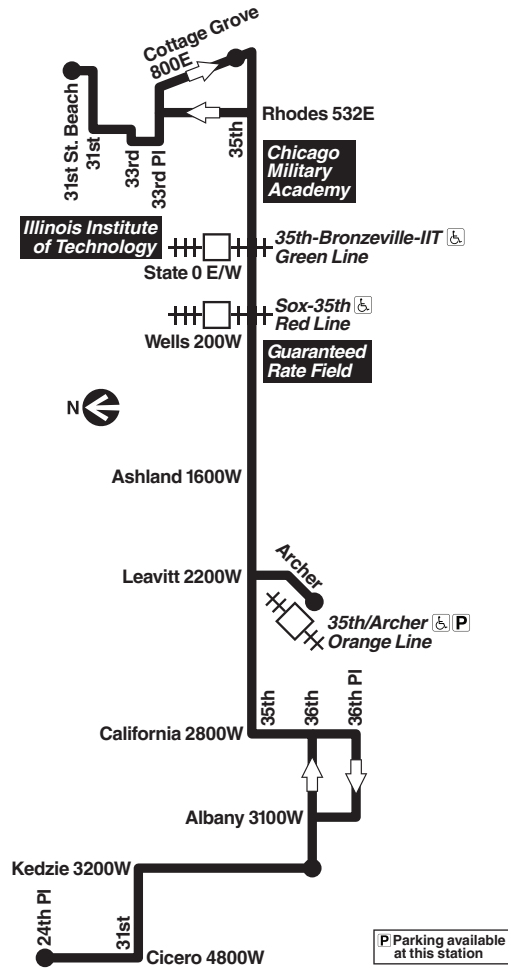

Federal law requires priority seating be designated for seniors and people with disabilities. **Please stand up** and yield these seats when needed for qualifying riders or when asked.

Schedules and other info in this timetable are subject to change. CTA does not assume responsibility for errors in timetables nor for inconvenience or damage resulting from delays.

Pay close attention to destination signs and announcements when boarding: added service may sometimes be provided over portions of this or any bus route and some trips can end before the furthest terminal on a line depending on service needs or time of day.

Bicycle racks are installed on the front of all CTA buses and are allowed on CTA trains during certain hours. See our Bike & Ride brochure or webpage for help on how to use racks and more.

Know before you go: Get alerts from us by text or e-mail about planned service changes every week or instant alerts for unplanned reroutes and disruptions. Sign up for CTA Updates today at transitchicago.com/updates.

For more travel information, use the Ventra app or call the RTA Travel Information Center at 312-836-7000. *Para obtener mayor información, en Español, llame al Centro de Información a 312-836-7000.*

Chicago Transit Authority

35 31st/35th

Effective Mar. 29, 2026

Service to 31st Street Beach operates on Saturdays and Sundays

All CTA buses are accessible

transitchicago.com/bus/35

Monday thru Friday

#35 31st/35th

Eastbound

LV Cicero/ 24th Place	31st/ Kedzie	36th/ Kedzie	35th/ Archer Orange Ln	Sox-35th Red Line	AR 35th/ Cottage Grove
----	3:28a	3:31a	3:38a	3:51a	4:00a
----	3:57	4:00	4:07	4:20	4:29
----	4:17	4:20	4:27	4:40	4:49
----	4:37	4:40	4:47	5:00	5:09
4:42a	4:56	4:59	5:06	5:19	5:28
4:59	5:15	5:18	5:25	5:38	5:48
5:17	5:33	5:36	5:43	5:56	6:07
5:32	5:48	5:51	5:58	6:11	6:22
5:47	6:03	6:06	6:13	6:26	6:37
6:00	6:16	6:19	6:26	6:39	6:50
6:13	6:29	6:32	6:39	6:52	7:03
6:25	6:41	6:44	6:51	7:06	7:17
6:36	6:53	6:56	7:03	7:18	7:30
6:48	7:05	7:08	7:15	7:30	7:42
7:00	7:17	7:20	7:27	7:42	7:54
7:12	7:29	7:32	7:39	7:54	8:06
7:24	7:41	7:44	7:51	8:06	8:18
7:36	7:53	7:56	8:03	8:18	8:30
7:48	8:05	8:08	8:15	8:30	8:42
8:00	8:17	8:20	8:27	8:42	8:54
8:12	8:29	8:32	8:39	8:54	9:06
8:24	8:41	8:44	8:51	9:07	9:18
8:40	8:57	9:00	9:07	9:22	9:34
9:00	9:17	9:20	9:27	9:42	9:54
9:20	9:37	9:40	9:47	10:02	10:14
9:40	9:57	10:00	10:07	10:22	10:34
10:00	10:17	10:20	10:27	10:42	10:54
10:20	10:37	10:40	10:47	11:02	11:14
10:40	10:57	11:00	11:07	11:22	11:34
11:00	11:17	11:20	11:27	11:42	11:54
11:20	11:37	11:40	11:47	12:02p	12:14p
11:40	11:57	12:00p	12:07p	12:22	12:34p
12:00p	12:17p	12:20	12:27	12:42	12:54
12:20	12:37	12:40	12:47	1:02	1:14
12:40	12:57	1:00	1:07	1:22	1:34
12:57	1:14	1:17	1:24	1:40	1:51
1:14	1:31	1:34	1:41	1:56	2:08
1:30	1:47	1:50	1:57	2:12	2:24
1:45	2:03	2:06	2:13	2:28	2:40
2:00	2:17	2:20	2:28	2:44	2:55
2:14	2:32	2:35	2:43	2:59	3:10
2:28	2:46	2:49	2:57	3:14	3:25
2:42	3:00	3:03	3:11	3:27	3:39
2:55	3:13	3:16	3:24	3:41	3:52
3:07	3:25	3:28	3:36	3:53	4:04
3:19	3:37	3:40	3:48	4:05	4:16
3:31	3:49	3:52	4:00	4:17	4:28
3:43	4:01	4:04	4:12	4:29	4:40
3:55	4:13	4:16	4:24	4:41	4:53
4:07	4:25	4:28	4:36	4:52	5:05
4:19	4:37	4:40	4:48	5:04	5:17
4:31	4:49	4:52	5:00	5:16	5:29
4:44	5:02	5:05	5:13	5:29	5:42
4:59	5:17	5:20	5:28	5:44	5:56
5:15	5:32	5:35	5:43	5:58	6:10
5:31	5:48	5:51	5:58	6:13	6:24
5:47	6:03	6:06	6:14	6:29	6:40
6:03	6:19	6:22	6:30	6:44	6:55
6:22	6:38	6:41	6:48	7:02	7:12
6:43	6:58	7:01	7:08	7:21	7:31
7:03	7:18	7:21	7:28	7:41	7:51
7:23	7:38	7:41	7:48	8:01	8:11
7:44	7:59	8:02	8:09	8:22	8:32
8:05	8:20	8:23	8:30	8:43	8:53
----	----	8:45	8:52	9:05	9:14
----	----	9:07	9:14	9:27	9:36
----	----	9:29	9:36	9:49	9:58
----	----	9:51	9:58	10:10	10:19
----	----	10:14	10:20	10:32	10:41
----	----	10:36	10:42	10:54	11:03
----	----	10:58	11:04	11:16	11:25
----	----	11:20	11:26	11:38	11:47

Westbound