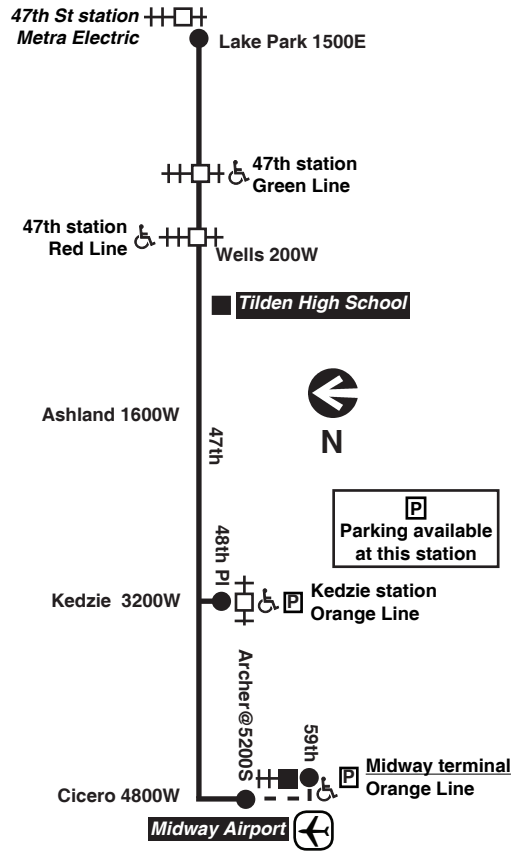

CTA Bike & Ride

Bicycle racks are available on the front exteriors of CTA buses. Bicycles can be placed on bicycle racks during normal hours of operation for each route. Racks accommodate two (2) bicycles at a time. Bicycles are also permitted on CTA trains during certain hours.

Please Stand Up

for Seniors and People with Disabilities

Federal law requires priority seating be designated for seniors and people with disabilities.

The schedules and other information in this timetable are subject to change. CTA does not assume responsibility for errors in timetables, nor for inconvenience or damage resulting from delayed trains or buses due to weather, traffic conditions, etc.

Supplementary service may be provided over portions of this route in addition to the trips shown. Please check destination signs and announcements when boarding buses.

CTA operating costs are funded in part through the Regional Transportation Authority, by the federal and state governments, and the City of Chicago and County of Cook.

For more Information call the RTA Travel Information Center in Chicago: 312-836-7000. Open 5 a.m. until 1 a.m. every day.

Para obtener mayor información, en Español, llame al Centro de Información: 312-836-7000.

Chicago Transit Authority

47

47 47th

Effective August 31, 2014

Additional service may be provided on school days, late August through June

Monday thru Friday **47 47th**

Eastbound

Leave Midway Terminal	Leave Archer/Cicero	47th/47th/Cicero	Kedzie Orange Line	47th/Ashland	47th/Red Line	Arrive 47th/Lake Park
----	----	----	----	3:36am	3:44am	3:57am
----	----	----	----	4:06	4:14	4:27
4:00am	4:04am	4:06am	4:15am	4:26	4:34	4:47
----	----	----	----	4:30	4:41	4:49
4:30	4:34	4:36	4:45	4:57	5:06	5:19
----	----	----	----	5:00	5:12	5:21
5:00	5:04	5:06	5:15	5:27	5:36	5:49
----	----	----	----	5:29	5:41	5:50
----	5:31	5:33	5:42	5:54	6:03	6:16
----	5:43	5:45	5:54	6:06	6:15	6:28
----	----	----	6:05	6:17	6:26	6:39
----	6:05	6:07	6:17	6:30	6:39	6:53
----	----	----	6:28	6:41	6:50	7:04
----	6:27	6:29	6:39	6:53	7:02	7:16
----	6:37	6:39	6:49	7:03	7:12	7:27
----	----	----	7:00	7:14	7:24	7:39
----	6:57	6:59	7:10	7:24	7:34	7:50
----	7:07	7:09	7:20	7:34	7:44	8:00
----	----	----	7:30	7:44	7:54	8:10
----	7:27	7:29	7:40	7:54	8:04	8:20

then every 10 to 12 minutes from Archer/Cicero until

----	9:00	9:02	9:12	9:28	9:37	9:52
----	----	----	9:24	9:40	9:49	10:04
----	9:24	9:26	9:36	9:52	10:01	10:16
----	----	----	9:48	10:04	10:13	10:28
----	9:48	9:50	10:00	10:16	10:25	10:40
----	10:00	10:02	10:12	10:28	10:37	10:52

then every 12 minutes from Kedzie Orange Line and every 24 minutes from Archer/Cicero until

----	12:48pm	12:50pm	1:00pm	1:17pm	1:27pm	1:43pm
----	----	----	1:12	1:29	1:39	1:55
----	1:11	1:13	1:23	1:40	1:50	2:06
----	1:22	1:24	1:34	1:51	2:01	2:17
----	1:33	1:35	1:45	2:02	2:12	2:28
----	1:44	1:46	1:56	2:13	2:23	2:39
----	----	----	2:07	2:24	2:34	2:50
----	2:05	2:07	2:17	2:34	2:44	3:00
----	2:15	2:17	2:28	2:45	2:55	3:11
----	2:25	2:28	2:40	2:57	3:07	3:23
----	2:35	2:38	2:51	3:08	3:18	3:33
----	2:45	2:49	3:02	3:19	3:29	3:45
----	----	----	3:13	3:30	3:40	3:56
----	3:05	3:10	3:25	3:42	3:52	4:08
----	3:16	3:21	3:37	3:54	4:04	4:20
----	3:27	3:33	3:49	4:06	4:16	4:32
----	3:38	3:44	4:00	4:17	4:27	4:43
----	3:49	3:55	4:11	4:28	4:38	4:54
----	4:00	4:06	4:20	4:37	4:47	5:02

then every 12 to 15 minutes from Archer/Cicero until

----	6:30	6:33	6:43	6:57	7:07	7:21
----	6:46	6:48	6:59	7:12	7:21	7:36
----	7:03	7:05	7:14	7:27	7:36	7:51
----	7:21	7:23	7:32	7:45	7:54	8:09
----	7:40	7:42	7:51	8:04	8:13	8:28
----	8:00	8:02	8:11	8:24	8:34	8:48
----	8:20	8:22	8:31	8:44	8:54	9:08
----	8:40	8:42	8:51	9:04	9:14	9:28
----	9:00	9:02	9:11	9:24	9:34	9:48
9:16pm	9:20	9:22	9:31	9:44	9:54	10:08

then every 20 minutes from Midway Terminal until

11:56	12:00am	12:02am	12:11am	12:22am	12:30am	12:44am
12:16am	12:20	12:22	12:31	12:42	12:50	1:04
12:36	12:40	12:42	12:51	1:02	1:10	1:24
12:41	12:45	12:47	12:56	1:07	----	----
1:01	1:05	1:07	1:16	1:27	----	----
1:21	1:25	1:27	1:36	1:47	----	----

am light face pm bold face

Westbound