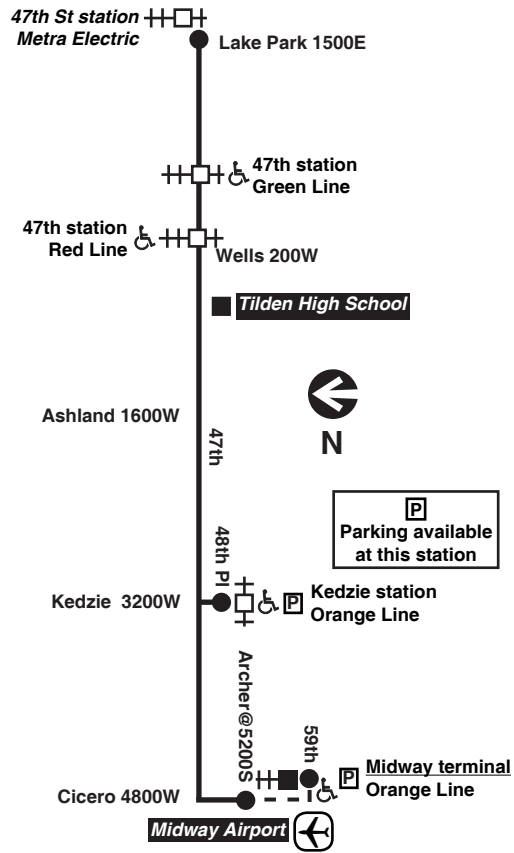

Chicago Transit Authority

47

47 47th

Effective December 16, 2018

Additional service may be provided on school days, September through June

Monday thru Friday **47 47th**

Eastbound

Leave Midway Terminal	Leave Archer/Cicero	47th/47th/Cicero	Kedzie Orange Line	47th/Ashland	47th/Red Line	Arrive 47th/Lake Park
----	----	----	----	3:36am	3:44am	3:57am
----	----	----	----	4:06	4:14	4:27
4:00am	4:04am	4:06am	4:15am	4:26	4:34	4:47
----	----	----	4:30	4:41	4:49	5:01
4:30	4:34	4:36	4:45	4:57	5:06	5:19
----	----	----	5:00	5:12	5:21	5:34
5:00	5:04	5:06	5:15	5:27	5:36	5:49
----	----	----	5:28	5:40	5:49	6:02
----	5:28	5:30	5:39	5:51	6:00	6:13
----	----	----	5:50	6:02	6:11	6:24
----	5:50	5:52	6:01	6:13	6:22	6:35
----	----	----	6:12	6:25	6:34	6:47
----	6:11	6:13	6:23	6:36	6:45	6:59
----	6:20	6:22	6:32	6:45	6:54	7:08
----	----	----	6:41	6:55	7:04	7:18
----	6:38	6:40	6:50	7:04	7:13	7:28
----	----	----	7:00	7:14	7:24	7:39
----	6:57	6:59	7:10	7:24	7:34	7:50
----	7:07	7:09	7:20	7:34	7:44	8:00
----	----	----	7:30	7:44	7:54	8:10
----	7:27	7:29	7:40	7:54	8:04	8:20
----	7:37	7:39	7:50	8:04	8:14	8:30
----	7:48	7:50	8:01	8:15	8:25	8:41
then every 12 minutes from Archer/Cicero until						
----	9:00	9:02	9:12	9:28	9:37	9:52
----	----	----	9:24	9:40	9:49	10:04
----	9:24	9:26	9:36	9:52	10:01	10:16
then every 12 minutes from Kedzie Orange Line and every 24 minutes from Archer/Cicero until						
----	12:48pm	12:50pm	1:00pm	1:17pm	1:27pm	1:43pm
----	----	----	1:12	1:29	1:39	1:55
----	1:11	1:13	1:23	1:40	1:50	2:06
----	1:22	1:24	1:34	1:51	2:01	2:17
----	1:33	1:35	1:45	2:02	2:12	2:28
----	1:44	1:46	1:56	2:13	2:23	2:39
----	----	----	2:07	2:24	2:34	2:50
----	2:05	2:07	2:17	2:34	2:44	3:00
----	2:15	2:17	2:28	2:45	2:55	3:11
----	2:25	2:28	2:40	2:57	3:07	3:23
----	2:35	2:38	2:51	3:08	3:18	3:33
----	2:44	2:48	3:02	3:19	3:29	3:44
----	----	----	3:12	3:29	3:39	3:55
----	3:02	3:07	3:21	3:38	3:48	4:04
----	3:11	3:16	3:31	3:48	3:58	4:14
----	3:20	3:26	3:42	3:59	4:09	4:25
----	3:29	3:35	3:52	4:09	4:19	4:35
----	3:39	3:45	4:01	4:18	4:28	4:44
then every 10 to 12 minutes from Archer/Cicero until						
----	5:48	5:52	6:05	6:20	6:29	6:44
----	6:01	6:05	6:16	6:31	6:41	6:55
----	6:15	6:18	6:30	6:45	6:54	7:09
----	6:30	6:33	6:43	6:57	7:07	7:21
----	6:46	6:48	6:59	7:12	7:21	7:36
----	7:03	7:05	7:14	7:27	7:36	7:51
----	7:21	7:23	7:32	7:45	7:54	8:09
----	7:40	7:42	7:51	8:04	8:13	8:28
----	8:00	8:02	8:11	8:24	8:34	8:48
----	8:20	8:22	8:31	8:44	8:54	9:08
----	8:40	8:42	8:51	9:04	9:14	9:28
----	9:00	9:02	9:11	9:24	9:34	9:48
9:16pm	9:20	9:22	9:31	9:44	9:54	10:08
then every 20 minutes from Midway Terminal until						
12:36am	12:40am	12:42am	12:51am	1:02am	1:10am	1:24am
12:41	12:45	12:47	12:56	1:07	----	----
1:01	1:05	1:07	1:16	1:27	----	----
1:21	1:25	1:27	1:36	1:47	----	----