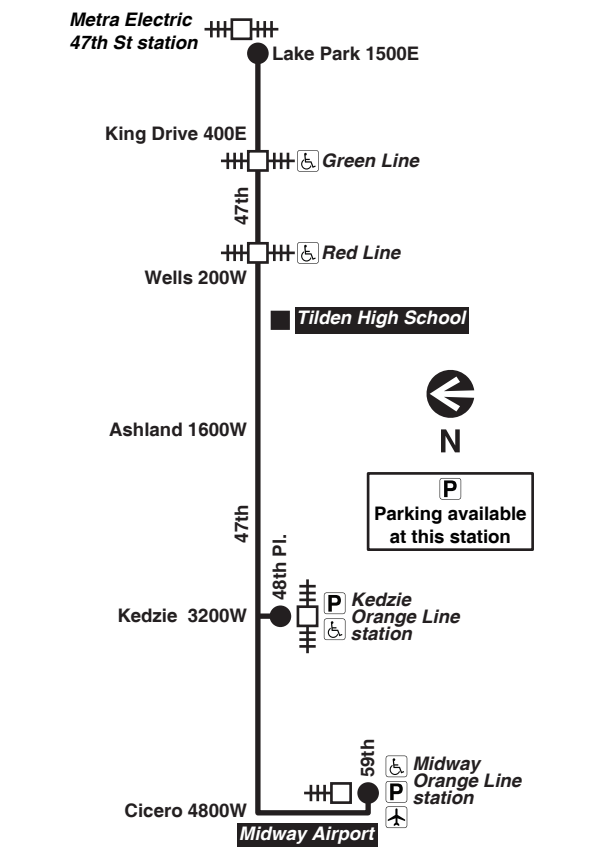

CTA Bike & Ride
Bicycle racks are available on the front exteriors of CTA buses. Bicycles can be placed on bicycle racks during normal hours of operation for each route. Racks accommodate two (2) bicycles at a time. Bicycles are also permitted on CTA trains during certain hours.

Please Stand Up **for Seniors and People with Disabilities**
Federal law requires priority seating be designated for seniors and people with disabilities.

The schedules and other information in this timetable are subject to change. CTA does not assume responsibility for errors in timetables, nor for inconvenience or damage resulting from delayed trains or buses due to weather, traffic conditions, etc.

Supplementary service may be provided over portions of this route in addition to the trips shown. Please check destination signs and announcements when boarding buses.

CTA operating costs are funded in part through the Regional Transportation Authority, by the federal and state governments, and the City of Chicago and County of Cook.

For more information call the RTA Travel Information Center in Chicago: 312-836-7000. Open 6am until 7pm, Monday thru Saturday.

Para obtener mayor información, en Español, llame al Centro de Información: 312-836-7000.

Chicago Transit Authority

47
47 47th

Effective December 20, 2020
Additional service may be provided on school days, September through June

Monday thru Friday **47 47th**

Eastbound

Leave Midway Terminal	Leave Archer/Cicero	47th/Cicero	Kedzie Orange Line	47th/Ashland	47th/Red Line	Arrive 47th/Lake Park
----	----	----	----	3:36am	3:44am	3:54am
----	----	----	3:51am	4:02	4:10	4:20
4:00am	4:05am	4:07am	4:17	4:28	4:35	4:46
----	----	----	4:32	4:43	4:51	5:02
4:30	4:35	4:37	4:47	4:58	5:06	5:17
----	----	----	5:03	5:14	5:23	5:33
5:00	5:05	5:08	5:19	5:31	5:39	5:49
----	----	----	5:33	5:44	5:53	6:03
5:26	5:31	5:34	5:45	5:57	6:05	6:15
----	----	----	6:06	6:18	6:26	6:36
5:56	6:01	6:04	6:15	6:27	6:35	6:45
----	----	----	6:24	6:36	6:45	6:55
6:13	6:19	6:21	6:34	6:47	6:56	7:07
----	----	----	6:42	6:55	7:04	7:16
6:30	6:36	6:38	6:51	7:04	7:13	7:25
----	----	----	7:01	7:15	7:24	7:36
6:47	6:54	6:57	7:10	7:24	7:33	7:45
----	----	----	7:19	7:35	7:44	7:56
7:06	7:12	7:15	7:29	7:46	7:55	8:07
7:16	7:22	7:25	7:43	7:59	8:08	8:20
----	----	----	7:55	8:13	8:22	8:35
7:43	7:49	7:52	8:07	8:23	8:33	8:45
7:57	8:03	8:06	8:20	8:35	8:45	8:57
8:11	8:17	8:19	8:33	8:47	8:56	9:09
8:24	8:30	8:33	8:45	8:59	9:08	9:21
8:38	8:44	8:46	8:58	9:12	9:21	9:34
----	----	----	9:12	9:27	9:36	9:49
9:05	9:10	9:13	9:25	9:41	9:50	10:03
----	----	----	9:39	9:54	10:03	10:16
9:32	9:37	9:40	9:52	10:08	10:17	10:30
9:45	9:50	9:53	10:05	10:21	10:30	10:43
----	----	----	10:18	10:33	10:42	10:55
10:09	10:15	10:18	10:29	10:45	10:54	11:08
10:21	10:26	10:29	10:41	10:56	11:06	11:19
----	----	----	10:52	11:07	11:17	11:30
10:42	10:48	10:51	11:02	11:18	11:27	11:41
----	----	----	11:13	11:28	11:38	11:51
11:03	11:09	11:12	11:25	11:41	11:51	12:05pm

then every 10 minutes from Kedzie Orange Line and every 20 minutes from Midway Terminal until

2:43pm	2:48pm	2:51pm	3:07pm	3:26pm	3:36pm	3:50
----	----	----	3:18	3:37	3:47	4:02
3:02	3:07	3:13	3:30	3:51	4:01	4:15
3:11	3:17	3:22	3:40	4:00	4:10	4:25
3:21	3:27	3:34	3:53	4:12	4:22	4:36
3:33	3:39	3:46	4:04	4:24	4:33	4:48
3:46	3:52	3:59	4:15	4:34	4:43	4:57
3:59	4:05	4:12	4:28	4:46	4:56	5:10
----	----	----	4:39	4:57	5:07	5:21
4:26	4:32	4:38	4:52	5:10	5:20	5:35
----	----	----	5:06	5:23	5:33	5:48
4:53	4:59	5:05	5:19	5:37	5:46	6:01
5:07	5:13	5:19	5:33	5:49	5:59	6:13
5:20	5:26	5:32	5:46	6:03	6:12	6:27
----	----	----	6:00	6:16	6:25	6:39
5:49	5:55	6:00	6:14	6:30	6:39	6:53
6:04	6:09	6:14	6:28	6:43	6:52	7:05
6:19	6:24	6:29	6:42	6:58	7:06	7:19
6:35	6:41	6:46	6:58	7:13	7:21	7:34
6:52	6:57	7:02	7:14	7:28	7:37	7:49

then every 17 to 22 minutes from Midway Terminal until

11:21	11:26	11:28	11:39	11:50	11:58	12:09am
11:46	11:51	11:53	12:03am	12:13am	12:21am	12:31
12:11am	12:16am	12:19am	12:28	12:38	12:46	12:57
12:37	12:42	12:44	12:54	1:04	1:12	1:22
1:02	1:07	1:10	1:19	1:29	----	----
1:28	1:33	1:35	1:44	1:54	----	----

am light face pm bold face

Westbound