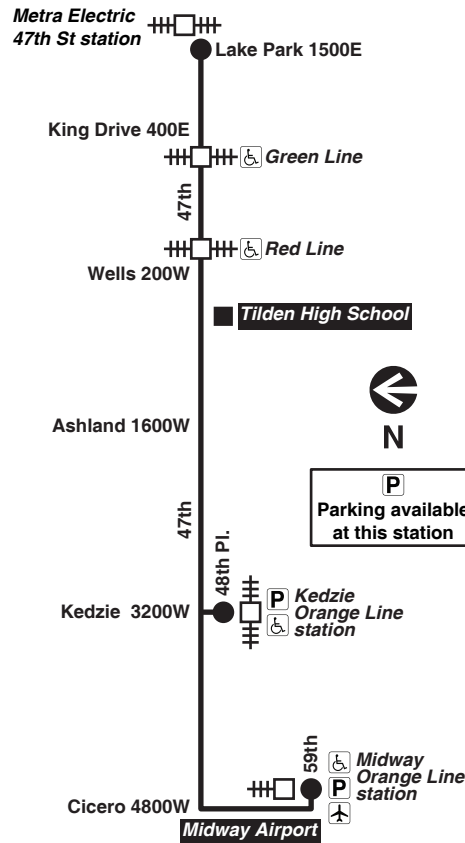

**Chicago Transit Authority**

**47**

47 47th

Effective August 29, 2021

**Additional service may be provided on school days, September through June**

**Monday thru Friday**

**47 47th**

**Eastbound**