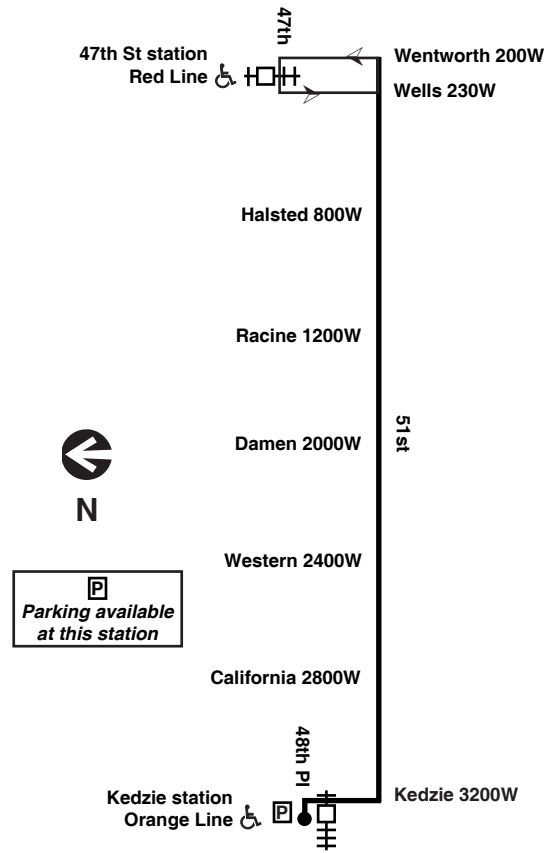

CTA Bike & Ride

Bicycle racks are available on the front exteriors of CTA buses. Bicycles can be placed on bicycle racks during normal hours of operation for each route. Racks accommodate two (2) bicycles at a time. Bicycles are also permitted on CTA trains during certain hours.

Please Stand Up

for Seniors and People with Disabilities
Federal law requires priority seating be designated for seniors and people with disabilities.

The schedules and other information in this timetable are subject to change. CTA does not assume responsibility for errors in timetables, nor for inconvenience or damage resulting from delayed trains or buses due to weather, traffic conditions, etc.

Supplementary service may be provided over portions of this route in addition to the trips shown. Please check destination signs and announcements when boarding buses.

CTA operating costs are funded in part through the Regional Transportation Authority, by the federal and state governments, and the City of Chicago and County of Cook.

For more Information call the RTA Travel Information Center in Chicago: 312-836-7000. Open 5 a.m. until 1 a.m. every day.

Para obtener mayor información, en Español, llame al Centro de Información: 312-836-7000.

Chicago Transit Authority

51st

Effective October 20, 2013

Monday thru Friday

51 51st

Eastbound

Leave Kedzie Orange Line station	51st/ Western	51st/ Ashland	51st/ Racine	Arrive 47th Red Line station
6:00am	6:05am	6:10am	6:12am	6:20am
6:20	6:25	6:30	6:33	6:41
6:40	6:45	6:50	6:54	7:03
6:56	7:02	7:07	7:11	7:20
7:12	7:18	7:23	7:28	7:37
7:27	7:33	7:38	7:43	7:53
7:43	7:49	7:54	7:59	8:09
8:00	8:06	8:11	8:16	8:26
8:20	8:26	8:31	8:36	8:46
8:40	8:45	8:50	8:54	9:04
9:00	9:05	9:10	9:14	9:23
9:20	9:25	9:30	9:34	9:43
9:40	9:45	9:50	9:54	10:03
10:00	10:06	10:11	10:14	10:23
10:20	10:26	10:31	10:34	10:43
10:40	10:46	10:51	10:54	11:03
11:00	11:06	11:11	11:14	11:23
11:20	11:26	11:31	11:34	11:43
11:40	11:46	11:51	11:54	12:03pm
12:00pm	12:06pm	12:11pm	12:14pm	12:23
12:20	12:26	12:32	12:35	12:44
12:40	12:46	12:52	12:55	1:04
1:00	1:06	1:12	1:15	1:24
1:19	1:25	1:31	1:34	1:43
1:38	1:44	1:50	1:53	2:02
1:55	2:01	2:07	2:10	2:19
2:12	2:18	2:24	2:27	2:37
2:29	2:36	2:42	2:46	2:56
2:46	2:53	2:59	3:03	3:13
3:03	3:10	3:16	3:20	3:30
3:20	3:27	3:33	3:37	3:47
3:37	3:44	3:50	3:54	4:04
3:54	4:01	4:07	4:11	4:21
4:12	4:19	4:25	4:29	4:38
4:31	4:38	4:44	4:48	4:57
4:50	4:57	5:03	5:07	5:16
5:09	5:16	5:22	5:26	5:35
5:28	5:35	5:40	5:44	5:53
5:47	5:54	5:59	6:03	6:12
6:06	6:13	6:18	6:22	6:31
6:25	6:32	6:37	6:41	6:50
6:44	6:51	6:56	7:00	7:09
7:03	7:09	7:15	7:19	7:27
7:22	7:28	7:33	7:37	7:45
7:41	7:47	7:52	7:55	8:04
8:00	8:06	8:11	8:14	8:23
8:19	8:24	8:29	8:32	8:41
8:38	8:43	8:48	8:51	9:00
8:57	9:02	9:07	9:10	9:19

Westbound

Leave 47th Red Line station	51st/ Racine	51st/ Ashland	51st/ Western	Arrive Kedzie Orange Line station
5:30am	5:37am	5:39am	5:45am	5:52am
5:50	5:57	5:59	6:05	6:12
6:10	6:17	6:19	6:25	6:32
6:30	6:37	6:39	6:45	6:53
6:50	6:57	6:59	7:05	7:13
7:10	7:17	7:19	7:25	7:33
7:30	7:37	7:39	7:46	7:53
7:50	7:57	7:59	8:06	8:13
8:10	8:17	8:19	8:26	8:33
8:30	8:37	8:39	8:46	8:53
8:50	8:57	8:59	9:06	9:13
9:10	9:17	9:19	9:26	9:33
9:30	9:37	9:39	9:47	9:54
9:50	9:57	9:59	10:07	10:14
10:10	10:17	10:19	10:27	10:34
10:30	10:37	10:39	10:47	10:54
10:50	10:57	10:59	11:07	11:14
11:10	11:17	11:19	11:26	11:33
11:30	11:37	11:39	11:46	11:53
11:50	11:57	11:59	12:06pm	12:13pm
12:10pm	12:17pm	12:19pm	12:26	12:33
12:30	12:37	12:39	12:46	12:53
12:47	12:54	12:56	1:03	1:10
1:04	1:11	1:13	1:20	1:27
1:21	1:28	1:30	1:37	1:44
1:38	1:45	1:48	1:55	2:03
1:55	2:02	2:05	2:12	2:20
2:12	2:20	2:23	2:30	2:39
2:29	2:37	2:40	2:47	2:56
2:46	2:54	2:57	3:04	3:13
3:03	3:11	3:14	3:21	3:30
3:20	3:28	3:31	3:38	3:47
3:37	3:45	3:48	3:55	4:04
3:54	4:02	4:05	4:12	4:21
4:12	4:20	4:23	4:30	4:39
4:32	4:40	4:43	4:49	4:58
4:52	5:00	5:03	5:09	5:18
5:12	5:20	5:23	5:29	5:38
5:32	5:39	5:42	5:49	5:57
5:52	5:59	6:02	6:09	6:17
6:12	6:19	6:22	6:29	6:37
6:32	6:39	6:42	6:49	6:57
6:52	6:59	7:02	7:09	7:16
7:12	7:19	7:22	7:28	7:36
7:32	7:39	7:41	7:47	7:54
7:52	7:59	8:01	8:06	8:13
8:12	8:19	8:21	8:26	8:33
8:32	8:39	8:41	8:46	8:53

am light face pm bold face