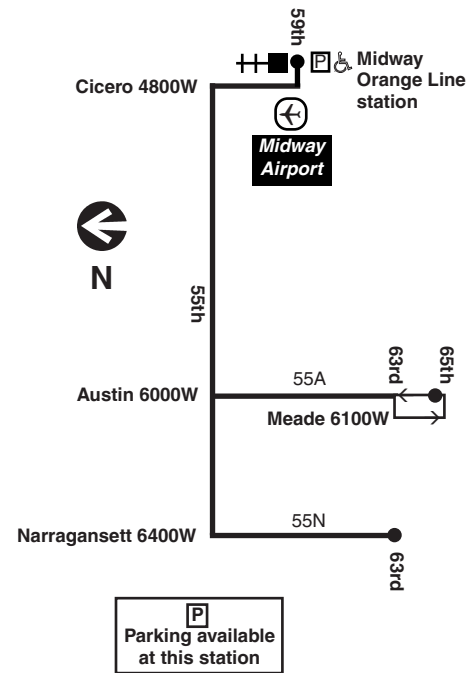

**55A** 55th/  
Narragansett  
**55N** 55th/Austin

Effective Dec. 18, 2023

**Route 55A operates Monday thru Friday, AM and PM rush periods only.**  
**Route 55N operates Monday thru Saturday, day and early evenings.**