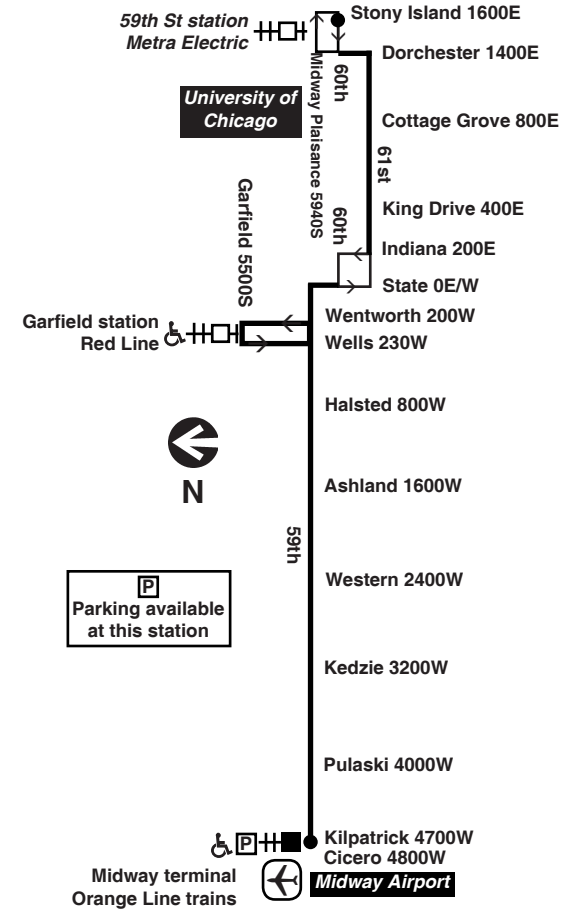

Chicago Transit Authority

59th/61st

Effective October 21, 2013