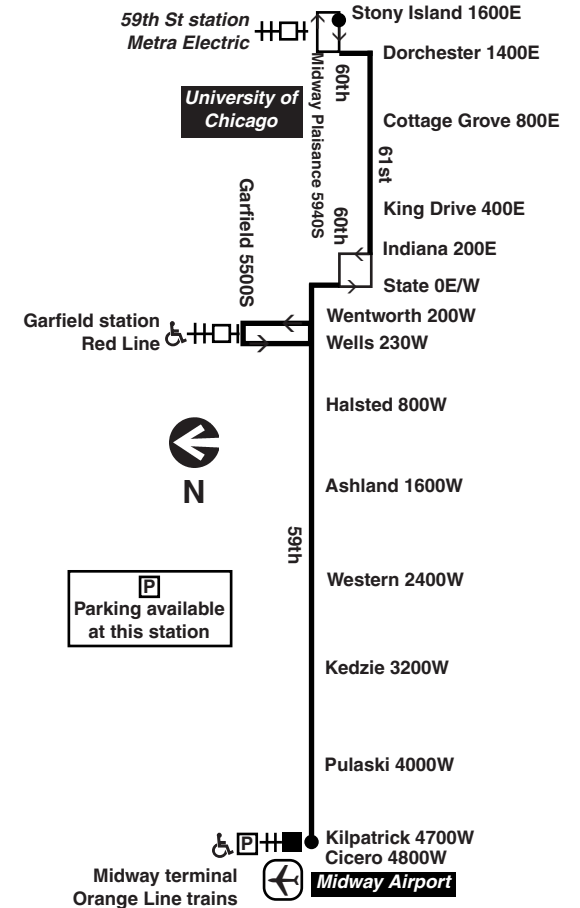

59 59th/61st

Effective Mar. 30, 2026

All CTA buses are accessible

transitchicago.com/bus/59