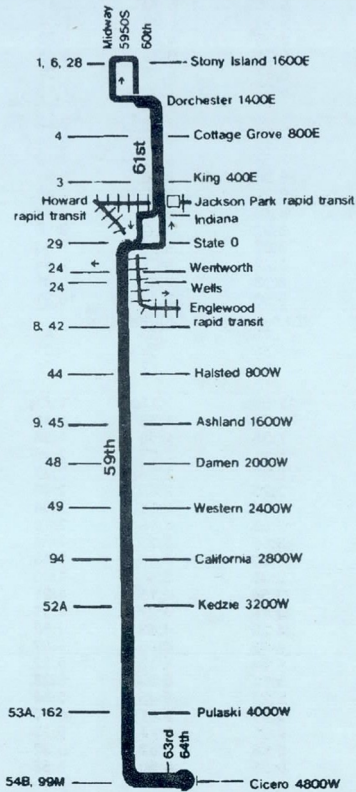

Effective November 26, 1989

59

59th/61st

For more information call the RTA
Travel Information Center in Chicago
836-7000
suburbs 1-(800)-972-7000 toll-free

Open every day of the year from 5AM until 1AM next

Leave 60th/ Stony Island	Leave 61st/ King Drive	Leave 59th/ Ashland	Arrive 64th/ Cicero
-----	-----	7:41a	7:58a
-----	-----	8:01	8:18
-----	-----	8:21	8:38
8:10a	8:18a	8:33	8:50
8:30	8:38	8:53	9:10
8:50	8:58	9:13	9:30
9:10	9:18	9:33	9:50
9:30	9:38	9:53	10:11
9:50	9:58	10:14	10:33
then every 20 minutes at			
:10	:18	:34	:53
:30	:38	:54	:13
:50	:58	:14	:33
until			
6:30p	6:38p	6:54p	7:13p
6:50	6:57	7:13	7:31
7:10	7:17	7:32	7:50
7:30	7:37	7:52	8:10
7:50	7:57	8:12	8:30
then every 20 minutes at			
:10	:17	:32	:50
:30	:37	:52	:10
:50	:57	:12	:30
until			
9:50	9:57	10:12	10:30
10:10	10:17	10:32	10:50
10:20	10:27	10:43	-----
10:40	10:47	11:03	-----