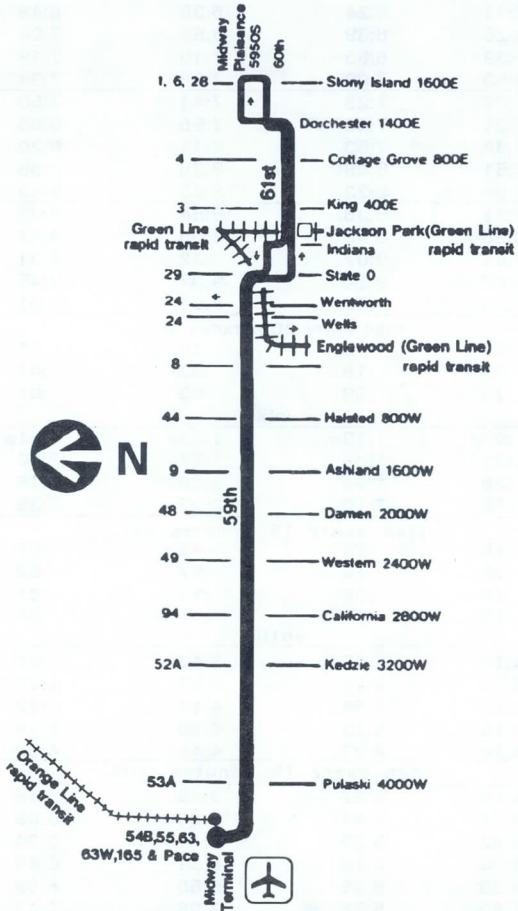

# 59 59th/61st

For more information call the RTA Travel Information Center in Chicago or suburbs 836-7000

Open every day of the year from 5AM until 1AM next day.