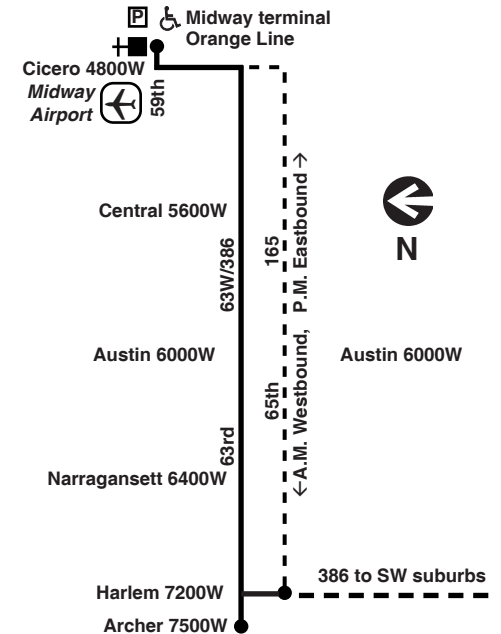

Eastbound-PM

Leave 65th/Harlem	65th/Austin	63rd/Cicero	Arrive Midway Station
2:56pm	3:01pm	3:09pm	3:12pm
3:20	3:25	3:33	3:36
3:45	3:50	3:58	4:01
4:10	4:15	4:23	4:26
4:35	4:40	4:47	4:51
5:00	5:05	5:12	5:16
5:25	5:30	5:37	5:41
5:50	5:55	6:01	6:05
6:15	6:20	6:26	6:30

Supplementary service may be provided over portions of these routes in addition to the trips shown. Please check destination signs and announcements when boarding buses.

CTA operating costs are funded in part through the Regional Transportation Authority, by the federal and state governments, and the City of Chicago and County of Cook.

Please Stand Up ♿ for Seniors and People with Disabilities

Federal law requires priority seating be designated for seniors and people with disabilities.

For more information call the RTA Travel Information Center in Chicago: 312-836-7000. Open 6am until 7pm Monday thru Saturday.

Para obtener mayor información, en Español, llame al Centro de Información: 312-836-7000.

Pace route 386 - Stops

Midway terminal (Orange line)	Menard/63rd
61st/Cicero	Austin/63rd
63rd/Cicero	Melvina/63rd
Lavergne/63rd	Narragansett/63rd
Latrobe/63rd	Nashville/63rd
Long/63rd	Oak Park/63rd
Central/63	63rd/Harlem

Chicago Transit Authority

63W-165 ♿

West 63rd-West 65th

Effective August 29, 2021

Includes Pace route 386 service between Midway and Harlem via 63rd

P Parking available at Midway terminal

Pace route 386 buses stop only at designated locations between Midway and Harlem. See list of stops in this folder.