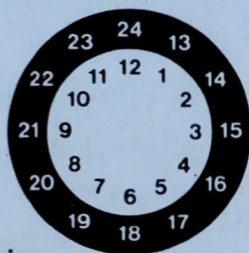

**For more information call the RTA
24 hour Travel Information Center
in Chicago 836-7000
suburbs 800-972-7000 toll-free**

For better service call during off-peak hours

Monday thru Friday		Saturday	
Eastbound	Westbound	Eastbound	Westbound
Leave Archer	Leave Narragansett	Leave Archer	Leave Narragansett
0532 0602 0617	0520 0550 0605	0628 0648	0620 0640
then every 12 minutes at	then every 12 minutes at	then every 20 minutes at	then every 20 minutes at
05* 17* 29* 41* 53* until	05* 17* 29* 41* 53* until	08* 28* 48* until	00* 20* 40* until
0829 0842 0857	0817 0830 0845	1208 1229 1249	1840
then every 15 minutes at	then every 15 minutes at	then every 20 minutes at	
12* 27* 42* 57* until	00* 15* 30* 45* until	09* 29* 49* until	
1457 1510	1445 1458	1849	
then every 12 minutes at	then every 12 minutes at	Sundays and Holidays	
10* 22* 34* 46* 58* until	10* 22* 34* 46* 58* until	Eastbound	Westbound
1758 1811 1826 1841 1856 1921	1746 1800 1815 1830 1845 1910	Leave Archer	Leave Narragansett
		0907	0900
		then every 20 minutes at	then every 20 minutes at
		07* 27* 47* until	00* 20* 40* until
		1847	1840

* Indicates minutes past each hour buses arrive or leave point shown.

All times shown in 24-hour clock

0001 12:01 AM	1300 1:00 PM
0100 1:00	1400 2:00
0200 2:00	1500 3:00
0300 3:00	1600 4:00
0400 4:00	1700 5:00
0500 5:00	1800 6:00
0600 6:00	1900 7:00
0700 7:00	2000 8:00
0800 8:00	2100 9:00
0900 9:00	2200 10:00
1000 10:00	2300 11:00
1100 11:00	2400 12:00 Midnight
1200 12:00 Noon	

24 hour time:

AM hours shown in inner ring
PM hours shown in outer ring

El tiempo en 24 horas:

Las horas AM en el círculo interior
Las horas PM en el círculo exterior