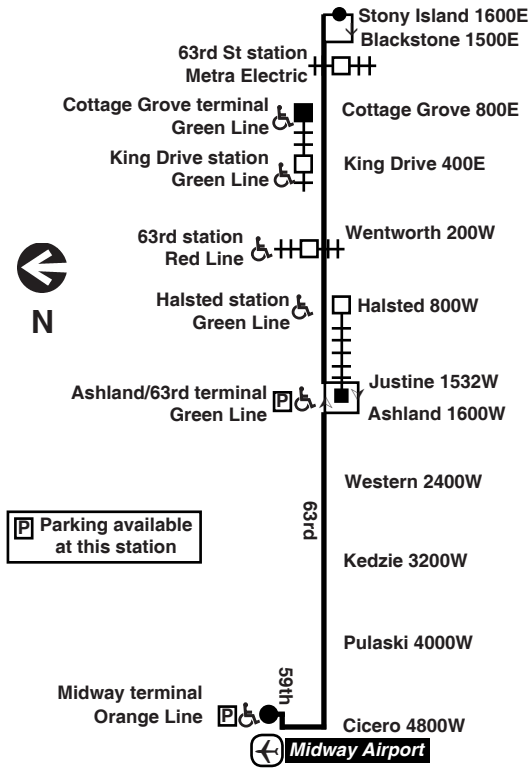

CTA Bike & Ride
Bicycle racks are available on the front exteriors of CTA buses. Bicycles can be placed on bicycle racks during normal hours of operation for each route. Racks accommodate two (2) bicycles at a time. Bicycles are also permitted on CTA trains during certain hours.

Please Stand Up
for Seniors and People with Disabilities
Federal law requires priority seating be designated for seniors and people with disabilities.

The schedules and other information in this timetable are subject to change. CTA does not assume responsibility for errors in timetables, nor for inconvenience or damage resulting from delayed trains or buses due to weather, traffic conditions, etc.

Supplementary service may be provided over portions of this route in addition to the trips shown. Please check destination signs and announcements when boarding buses.

CTA operating costs are funded in part through the Regional Transportation Authority, by the federal and state governments, and the City of Chicago and County of Cook.

For more information call the RTA Travel Information Center in Chicago: 312-836-7000. Open 5 a.m. until 1 a.m. every day.

Para obtener mayor información, en Español, llame al Centro de Información: 312-836-7000.

Chicago Transit Authority

63

63 63rd

Effective December 20, 2015

Parking available at this station

N63 Night Owl Service
Stony Island to Midway Terminal

Monday thru Friday

63 63rd

Eastbound

Leave Midway Orange Line	63rd/Kedzie	63rd/Western	63rd/Ashland Green Line	63rd/Dan Ryan	63rd/Cottage Grove	Arr 63rd/Stony Island
3:00am	3:11am	3:16am	3:20am	3:28am	3:35am	3:39N
3:30	3:41	3:46	3:50	3:58	4:05	4:10N
----	----	----	4:05	4:13	4:20	4:25
4:00	4:11	4:16	4:20	4:28	4:35	4:40
4:20	4:31	4:36	4:40	4:48	4:55	5:00
----	----	----	4:50	4:58	5:05	5:10
4:40	4:51	4:56	5:01	5:09	5:17	5:22
----	5:01	5:06	5:11	5:20	5:28	5:33
5:00	5:12	5:17	5:22	5:31	5:39	5:44
----	5:22	5:27	5:32	5:41	5:49	5:54
5:20	5:32	5:38	5:43	5:52	6:01	6:06
----	5:42	5:48	5:53	6:02	6:11	6:17
5:40	5:52	5:58	6:03	6:13	6:22	6:27
----	6:02	6:08	6:13	6:23	6:32	6:37
5:53	6:05	6:11	6:16	-----	-----	-----
5:59	6:12	6:18	6:24	6:34	6:44	6:50
----	6:20	6:26	6:32	6:42	6:52	6:58
6:14	6:28	6:34	6:40	6:50	7:05	7:05
6:18	6:32	6:38	6:44	-----	-----	-----
----	6:35	6:41	6:47	6:58	7:07	7:13
6:29	6:42	6:48	6:54	7:05	7:15	7:21
----	6:48	6:55	7:01	7:12	7:22	7:29
6:40	6:53	7:00	7:06	7:17	7:27	7:34
----	-----	7:04	7:10	7:21	7:31	7:38
6:52	7:05	7:12	7:18	7:29	7:40	7:46
----	-----	7:16	7:22	7:33	7:44	7:50
7:00	7:15	7:21	7:28	7:39	7:49	7:56
7:05	7:19	7:26	7:32	7:43	7:54	8:00

then every 10 to 14 minutes from Midway and every 5 to 7 minutes from 63rd/Kedzie to Stony Isl. until

7:53	8:07	8:14	8:21	8:33	8:44	8:51
8:00	8:15	8:22	8:29	8:41	8:52	8:59
8:08	8:22	8:29	8:36	8:48	8:59	9:06

then every 8 to 10 minutes from Midway to Stony Isl. until

9:10	9:24	9:31	9:36	9:48	9:57	10:03
-----	9:34	9:41	9:46	9:58	10:07	10:13
9:30	9:44	9:51	9:56	10:08	10:17	10:23
9:40	9:54	10:01	10:06	10:18	10:27	10:33
9:50	10:04	10:11	10:16	10:28	10:37	10:43
10:00	10:14	10:21	10:26	10:38	10:47	10:53
-----	10:23	10:30	10:35	10:47	10:56	11:02
10:18	10:32	10:39	10:44	10:56	11:05	11:11
10:27	10:41	10:48	10:53	11:05	11:14	11:20

then every 12 to 18 minutes from Midway and every 6 to 10 minutes from 63rd/Kedzie to Stony Isl. until

4:33pm	4:48pm	4:56pm	5:02pm	5:15pm	5:26pm	5:32pm
4:42	4:57	5:05	5:11	5:24	5:35	5:41
4:51	5:06	5:14	5:20	5:33	5:44	5:50
5:00	5:16	5:23	5:30	5:42	5:53	5:59
-----	5:25	5:33	5:39	5:52	6:02	6:09
5:20	5:35	5:43	5:49	6:02	6:12	6:19
5:30	5:44	5:51	5:57	6:10	6:20	6:27
-----	5:54	6:01	6:07	6:20	6:30	6:37
5:50	6:04	6:11	6:17	6:30	6:40	6:47
6:00	6:14	6:21	6:27	6:40	6:50	6:56
-----	6:24	6:31	6:37	6:50	7:00	7:06
6:20	6:34	6:41	6:47	7:00	7:10	7:16

then every 14 to 16 minutes from Midway to Stony Isl. until

8:46	8:59	9:06	9:11	9:23	9:32	9:38
9:03	9:16	9:22	9:28	9:39	9:48	9:54
9:21	9:33	9:39	9:44	9:54	10:03	10:09
9:40	9:52	9:58	10:03	10:13	10:22	10:27

then every 20 minutes from Midway to Stony Island until

1:00am	1:12am	1:16am	1:20am	1:28am	1:36am	1:40N
1:30	1:42	1:46	1:50	1:58	2:06	2:10N
2:00	2:12	2:16	2:20	2:28	2:36	2:40N
2:30	2:41	2:45	2:50	2:58	3:06	3:09N

am light face pm bold face

Westbound